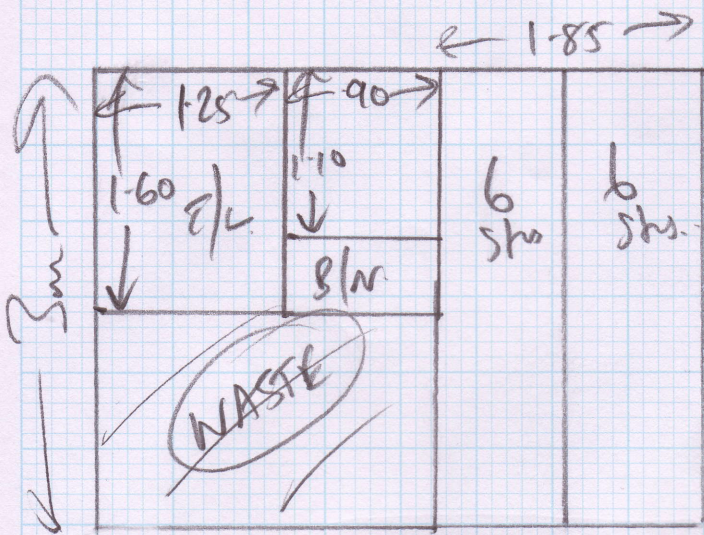

Job No: R16822
 Name: MR PINTFIELD
 Address: 4 ASTON ROAD
 RAYNES PARK
 SW20 8BE
 Tel:
 Sheet: 1 of 2

Make
 Stripes
 Repeating Strips to width.

Macedonia 609/28 3m x 4m

Skull Net 7 859 3.75 x 5m
 2.75 x 5m

Job No: R 168 22
 Name: PINFIELD
 Address: 4 Aston Road
 Raynes Park
 SW20 8BE
 Tel: _____
 Sheet: 2 of 2

12 @ 41 x 71
 B/N 45 x 85. No OPL.

FRONT.