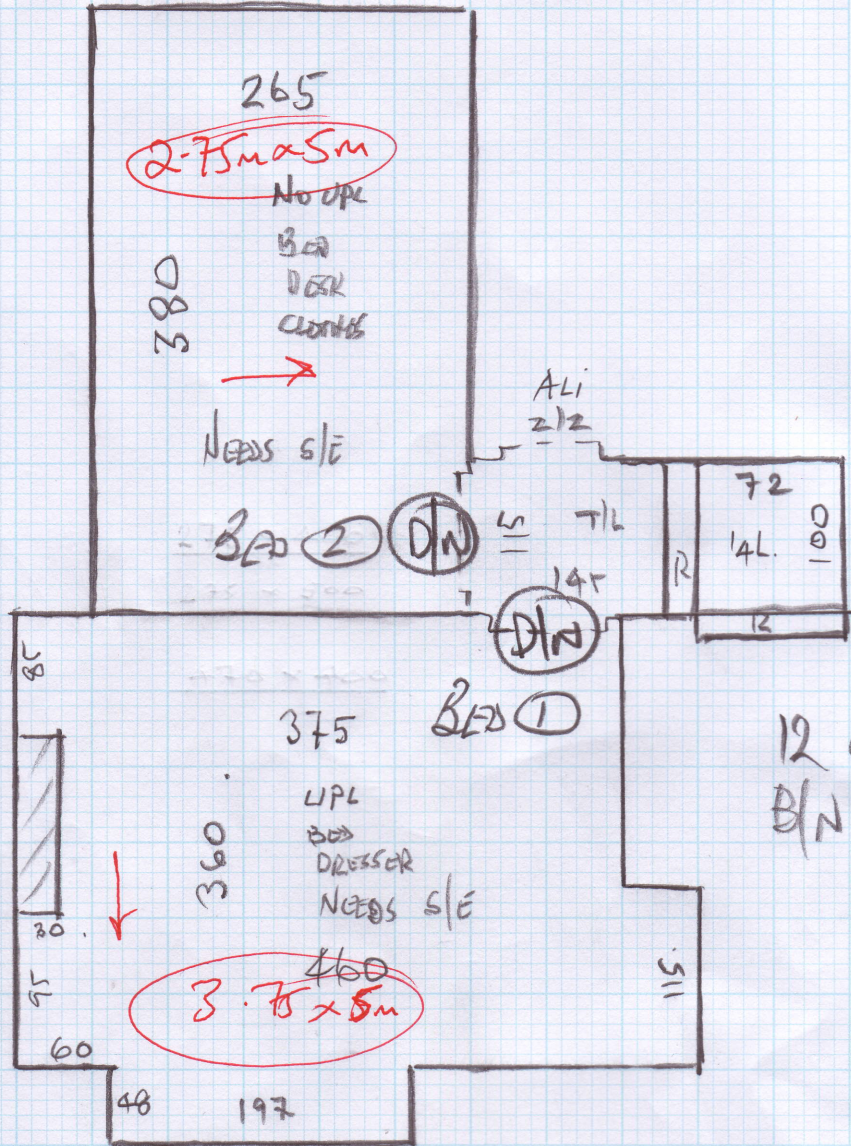

Job No: R16822
 Name: MR PINTFIELD
 Address: 4 ASTON ROAD
 RAYNES PARK
 SW20 8BE
 Tel:
 Sheet: 1 of 2

Make
 Stripes
 Repeating Strips to width.

Macedonia 609/28 3m x 4m

Skull Net 7 859 3.75 x 5m
 2.75 x 5m

Job No: R 168 22
 Name: PINFIELD
 Address: 4 Aston Road
 Raynes Park
 SW20 8BE
 Tel: _____
 Sheet: 2 of 2

12 @ 41 x 71
 B/N 45 x 85. No OPL.

FRONT.