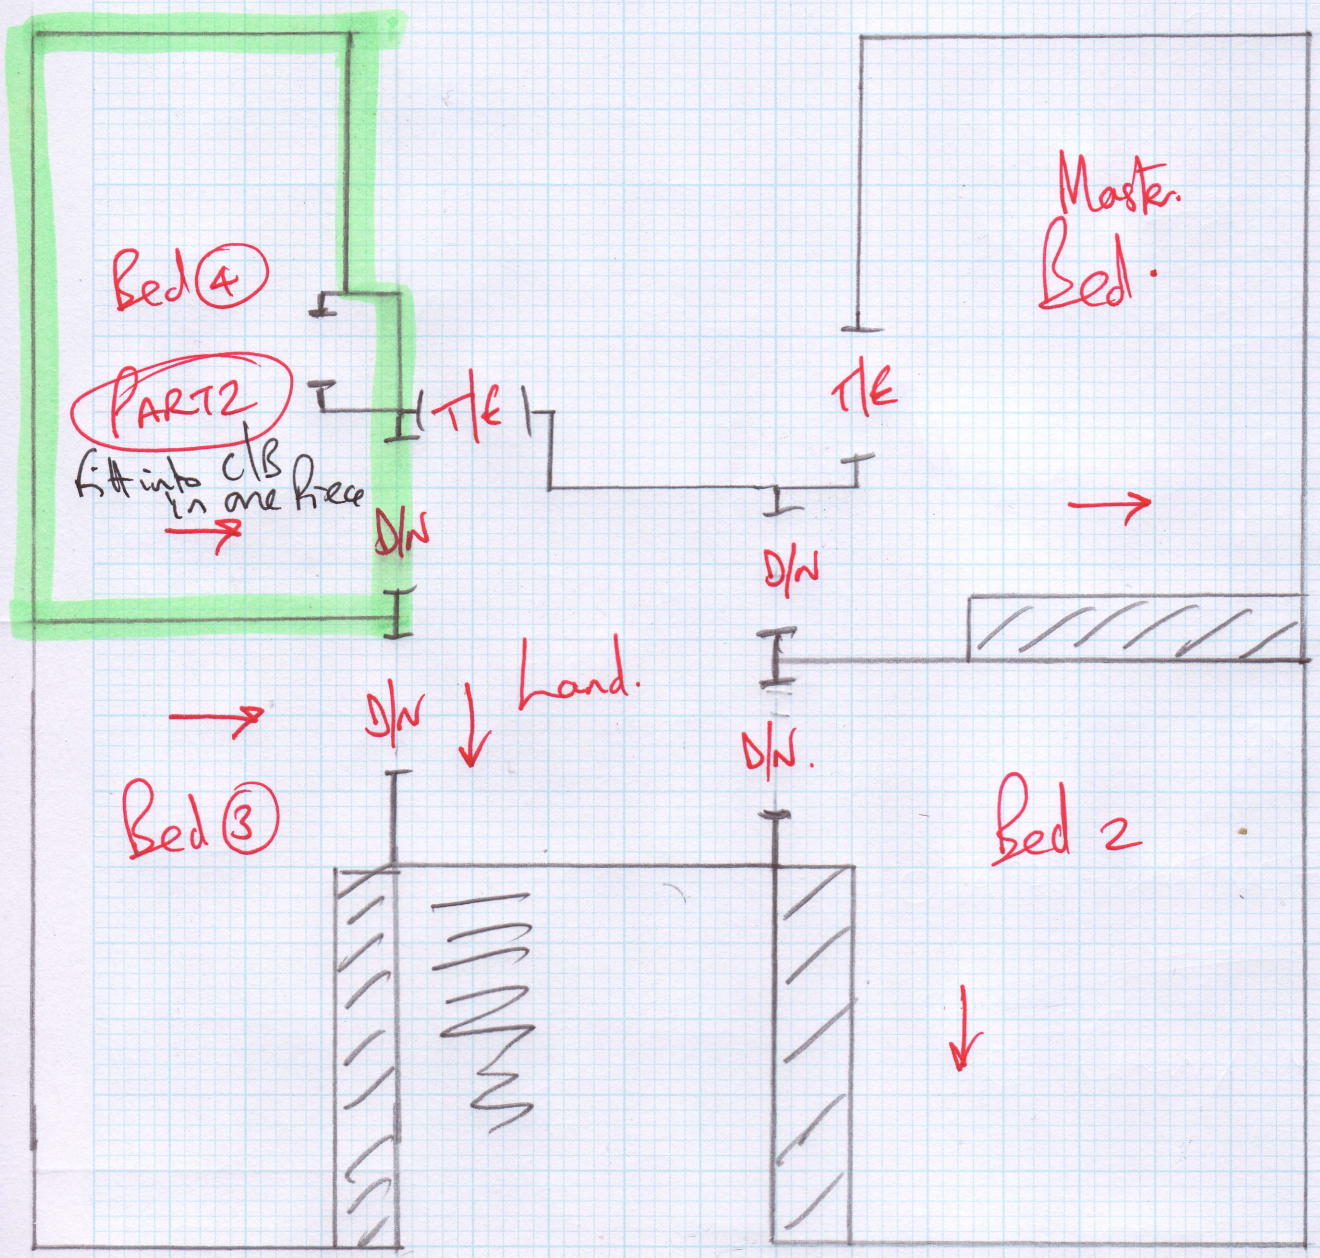

Job No: R16823
Name: BUTTERFIELD
Address: 1A Orchard Lane
SW20 0SE
Tel:
Sheet: 2 of 2

Bedrooms Master, 2 + 3 Part 1.
Bedroom 4 Part 2.