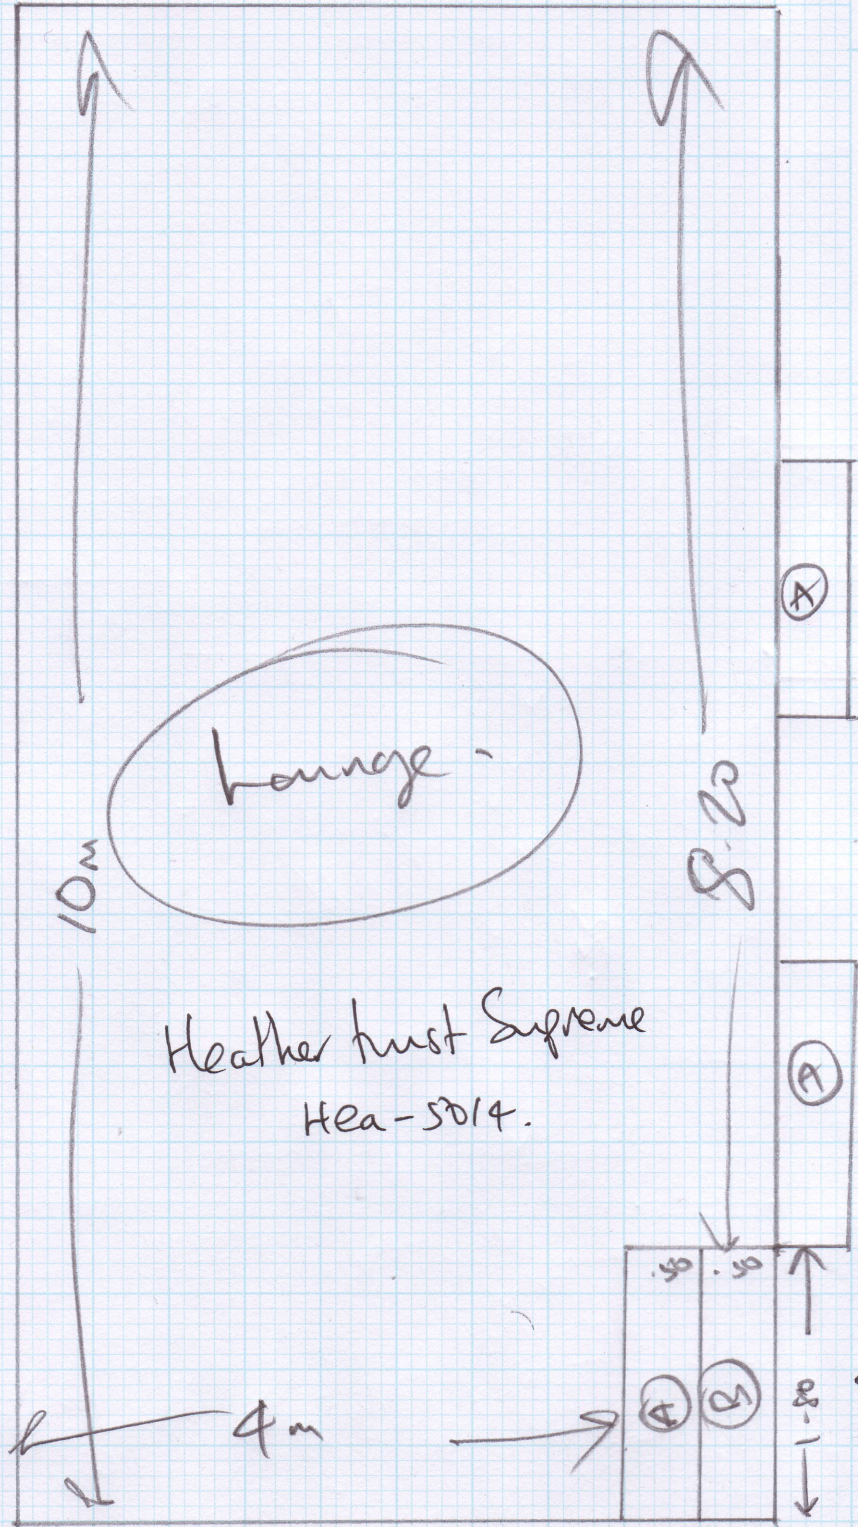

Job No: R16827
 Name: ROBINSON
 Address: THE COTTAGE
 ORCHARD ROAD
 Tel: HURST
 RC10 OSD
 Sheet: 1 of 1

Lounge
 Heather trust Supreme
 HEA 5014

10m x 5m
 Lounge + Filters:

hobby in STABLE
 Canyon Matting
 ANTRACITE
 2.60 x 2m hobby
 2.60 x 2m office
 5.20 x 2m.

Stech Matting to floor
 + lift Carpet tiles back
 up to edge of Matting
NO TRIMS JUST INSET
MATTING.