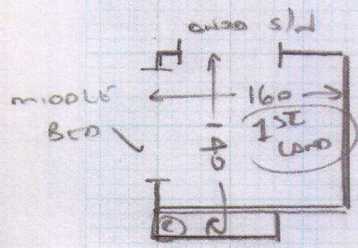

R16828

Job No.

Name:

Khan

Address

130 Wellfield Rd  
Streatham  
SW16 2BU

Tel:

Sheet

of  
1 2

- ✓ TL 110 84
- ✓ 2e 45 71
- ✓ 1/4 100 72
- ✓ W1 61 85
- ✓ W2 71 105
- ✓ W3 63 70
- ✓ 7e 46 70

(EX ANOD 2/2 @ BATHROOM)  
(EX ANSO O/D @ BEDROOM)

- MIDDLE BED
- WOOD FLOOR
- UB CPT
- NO M/F

- ✓ 7e 41 73

STAIRS + LANDINGS

- WOOD FLOORS (CLEANLY BORDERS T/O UT)
- EX STE
- UB CPTS

- ✓ 1/2 150 150 (OVER LIVER FRONT + BACK)

- ✓ 7e 43 75

- ✓ B/D 45 90

(TURN B/D AT SIDE AS PER DIAGRAM TO RUN IN LINE WITH STAIRS)

See finish re  
B/nose.

mir carpet  
R16828

Job No:  
Name: KHAN  
Address: 130 Wellfield Rd  
Sw16 2BU  
Tel:  
Sheet: 2 of 2

Plan ① 7.60 x 5.00

38m<sup>2</sup>

Miku 130

See note on layout  
re Blouse finish