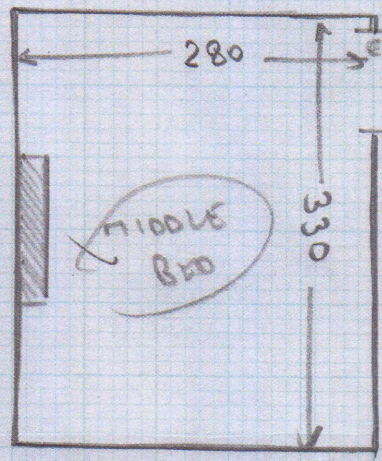

R16828

Job No.

Name:

Khan

Address

130 Wellfield Rd  
Streatham  
SW16 2BU

Tel:

Sheet

of  
1 2

- ✓ TL 110 84
- ✓ 2e 45 71
- ✓ 1/4 100 72
- ✓ W1 61 85
- ✓ W2 71 105
- ✓ W3 63 70
- ✓ 7e 46 70

(EX ANOD 2/2 @ BATHROOM)  
(EX ANSO O/D @ BEDROOM)

- MIDDLE BED
- WOOD FLOOR
- UB CPT
- NO M/F

- ✓ 7e 41 73

STAIRS + LANDINGS

- WOOD FLOORS (CLEANLY BORDERS T/O UT)
- EX STE
- UB CPTS

- ✓ 1/2 150 150 (OVER LIVER FRONT + BACK)

- ✓ 7e 43 75

- ✓ B/D 45 90

(TURN B/D AT SIDE AS PER DIAGRAM TO RUN IN LINE WITH STAIRS)

See finish re  
B/nose.

mir carpet  
R16828

Job No:  
Name: KHAN  
Address: 130 Wellfield Rd  
Sw16 2BU  
Tel:  
Sheet: 2 of 2

Plan ① 7.60 x 5.00

38m<sup>2</sup>

Miku 130

See note on layout  
re Blouse finish