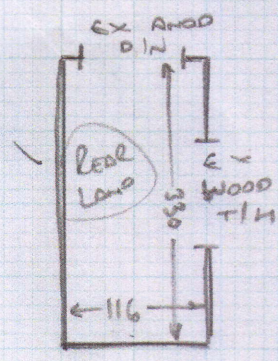

of  
1 2

- ✓ TL 110 84
- ✓ 2e 45 71
- ✓ 1/4 100 72
- ✓ W1 61 85
- ✓ W2 71 105
- ✓ W3 63 70
- ✓ 7e 46 70

(EX ANOD 2/2 @ BATHROOM)  
(EX ANSO O/D @ BEDROOM)

- MIDDLE BED
- WOOD FLOOR
- UB CPT
- NO M/F

- ✓ 7e 41 73

STAIRS + LANDINGS

- WOOD FLOORS (CLEANLY BORDERS T/O UT)
- EX STE
- UB CPTS

- ✓ 1/2 150 150 (OVER LIVER FRONT + BACK)

- ✓ 7e 43 75

- ✓ B/D 45 90

(TURN B/D AT SIDE AS PER DIAGRAM TO RUN IN LINE WITH STAIRS)

See finish re  
B/nose.

mir carpet  
R16828

Job No:  
Name: KHAN  
Address: 130 Wellfield Rd  
Sw16 2BU  
Tel:  
Sheet: 2 of 2

Plan ① 7.60 x 5.00

38m<sup>2</sup>

Miku 130

See note on layout  
re Blouse finish