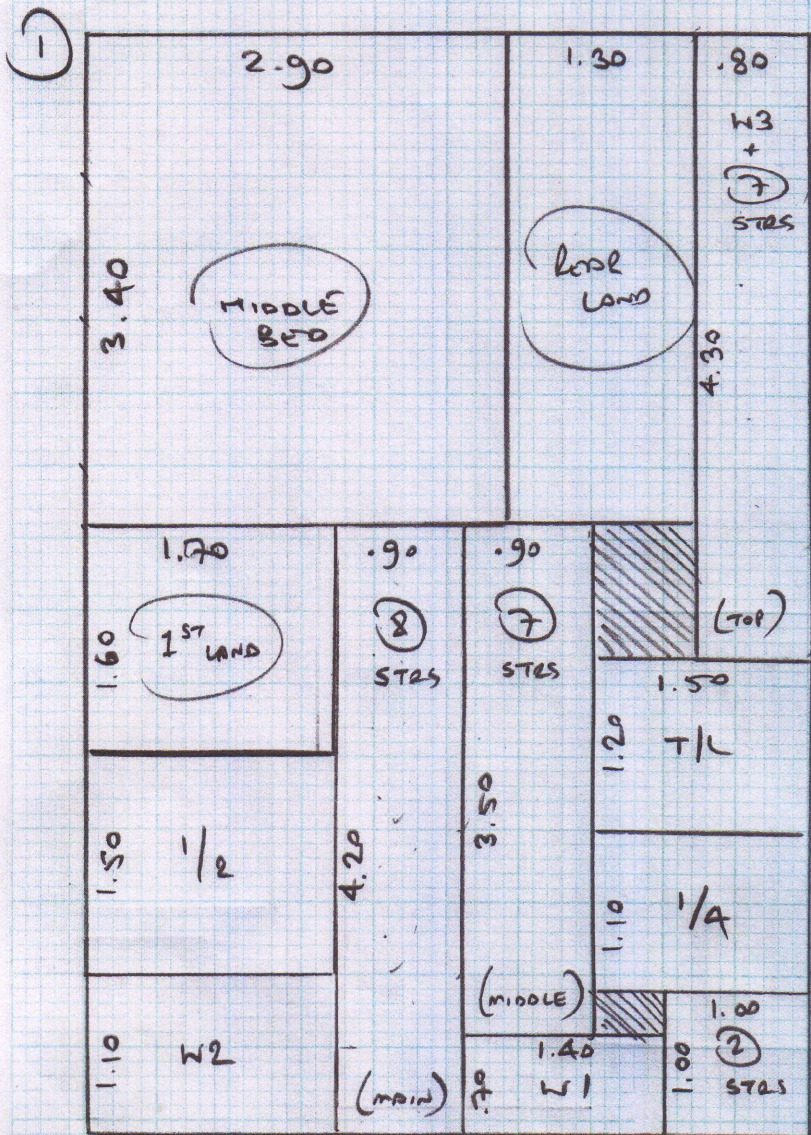

of  
1 2

- ✓ TL 110 84
- ✓ 2e 45 71
- ✓ 1/4 100 72
- ✓ W1 61 85
- ✓ W2 71 105
- ✓ W3 63 70
- ✓ 7e 46 70

(EX ANOD 2/2 @ BATHROOM)  
(EX ANSO O/D @ BEDROOM)

- MIDDLE BED
- WOOD FLOOR
- UB CPT
- NO M/F

- ✓ 7e 41 73

STAIRS + LANDINGS

- WOOD FLOORS (CLEANLY BORDERS T/O UT)
- EX STE
- UB CPTS

- ✓ 1/2 150 150 (OVER LIVER FRONT + BACK)

- ✓ 7e 43 75

- ✓ B/D 45 90

(TURN B/D AT SIDE AS PER DIAGRAM TO RUN IN LINE WITH STAIRS)

See finish re  
B/nose.

mir carpet  
R16828

Job No:  
Name: KHAN  
Address: 130 Wellfield Rd  
Sw16 2BU  
Tel:  
Sheet: 2 of 2

Plan ① 7.60 x 5.00

38m<sup>2</sup>

Miku 130

See note on layout  
re Blouse finish