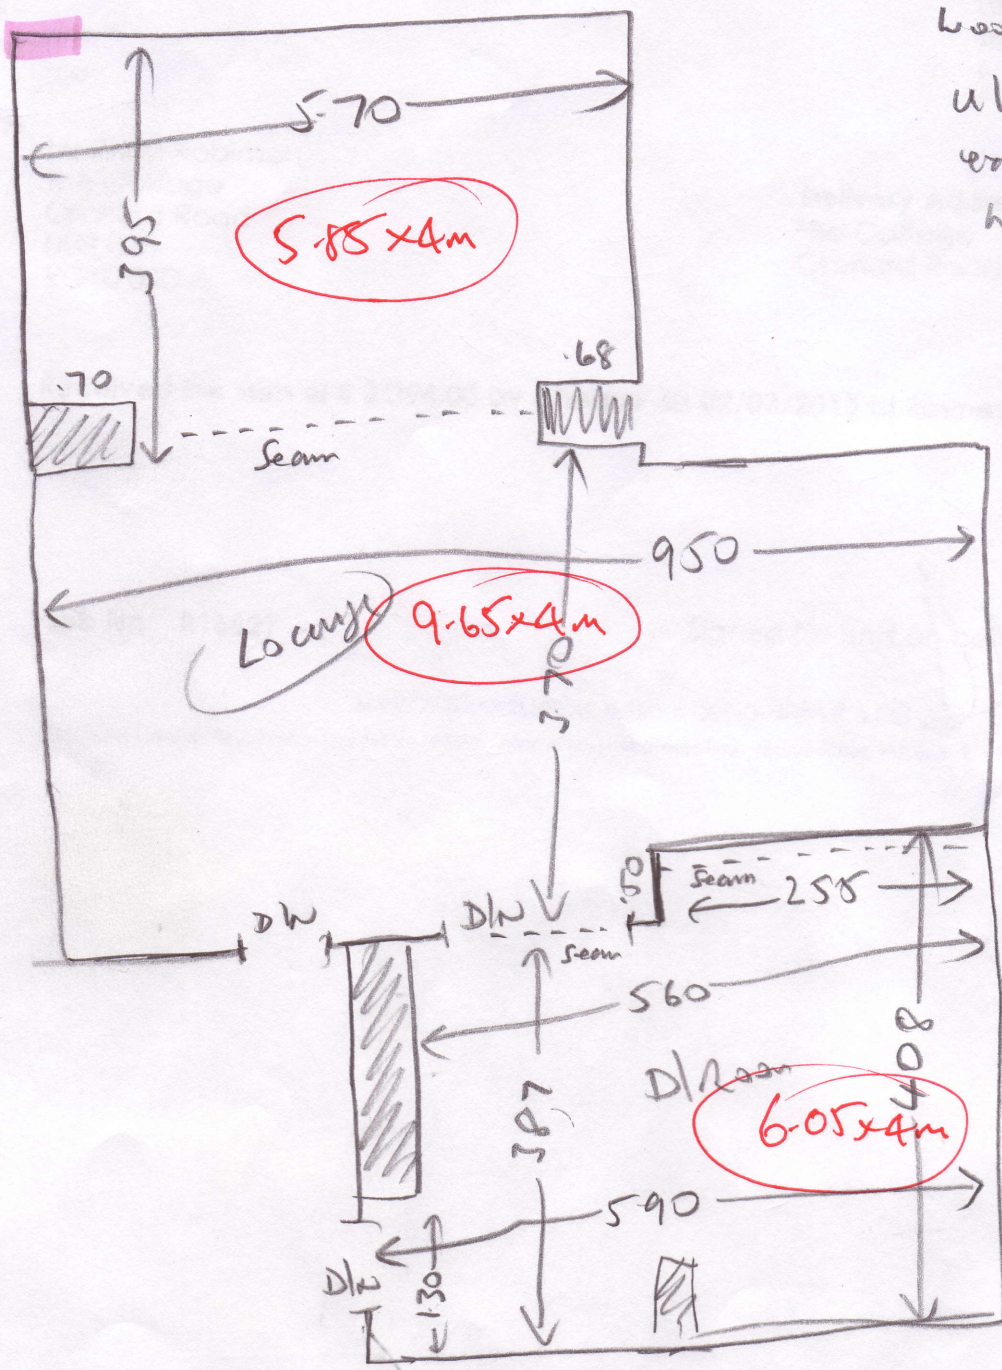

4 BEDROOMS

R16829  
 HETHERINGTON  
 BRACKEN HOUSE  
 GOLF CLUB DRIVE  
 KINGSTON  
 KT2 7DF

1 of 2.

Split Delivery

Part 1 Cat's 3.30 x 5m  
 Dan's 3.60 x 4m

Part 2 Waste Bed.  
 7.80 x 4m

Part 3. Michaels  
 3.30 x 5m

wood ulb  
 ext slc (20')  
 m/r (x2)

LOUNGE, D/ROOM

RL6829  
 WETHERINGTON  
 BRACKEN HOUSE  
 GOLF CLUB DRIVE  
 KINGSTON KT2 7DF

2 of 2

WOOD/SOLID  
 u/d  
 vert slt (30)  
 mlf (x 8)

Wexford. WEX204.  
 lounge 5.85 x 4m.  
 " 9.65 x 4m  
 D/Room 6.05 x 4m

Split Delivery  
 Part 4

lounge 9.65 x 4m  
 5.85 x 4m

Part 5  
 D/Room 6.05 x 4m