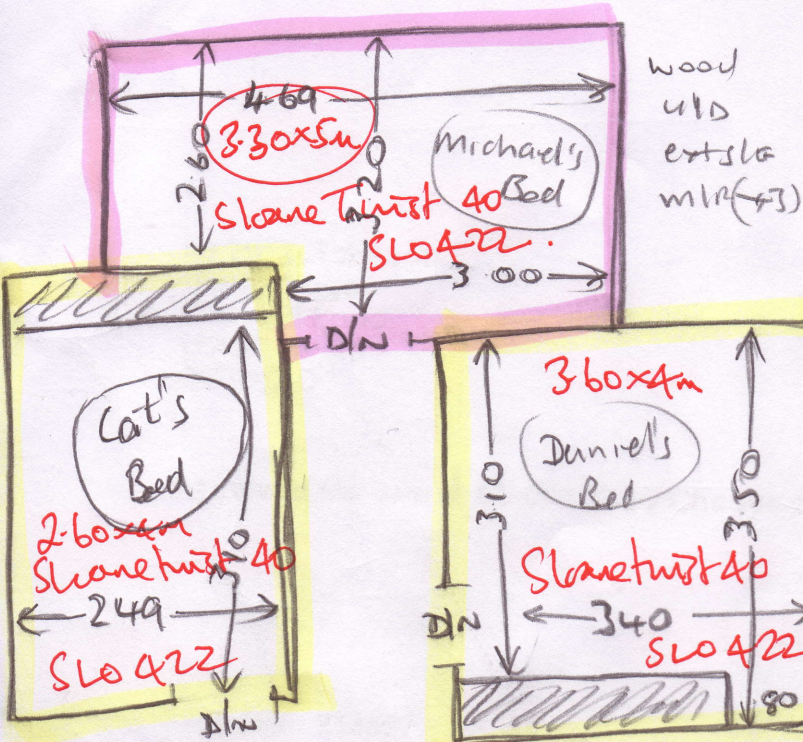

4 BEDROOMS

R16829  
 HETHERINGTON  
 BRACKEN HOUSE  
 GOLF CLUB DRIVE  
 KINGSTON  
 KT2 7DF

1 of 2.

Split Delivery

Part 1 Cat's 3.30 x 5m  
 Dan's 3.60 x 4m

Part 2 Waste Bed.  
 7.80 x 4m

Part 3. Michaels  
 3.30 x 5m

wood ulb  
 ext slc (20')  
 m/r (x2)

LOUNGE, D/ROOM

RL6829  
 WETHERINGTON  
 BRACKEN HOUSE  
 GOLF CLUB DRIVE  
 KINGSTON KT2 7DF

2 of 2

WOOD/SOLID  
 u/d  
 vert slt (30)  
 mlf (x 8)

Wexford. WEX204.  
 lounge 5.85 x 4m.  
 " 9.65 x 4m  
 D/Room 6.05 x 4m

Split Delivery  
 Part 4

lounge 9.65 x 4m  
 5.85 x 4m

Part 5  
 D/Room 6.05 x 4m