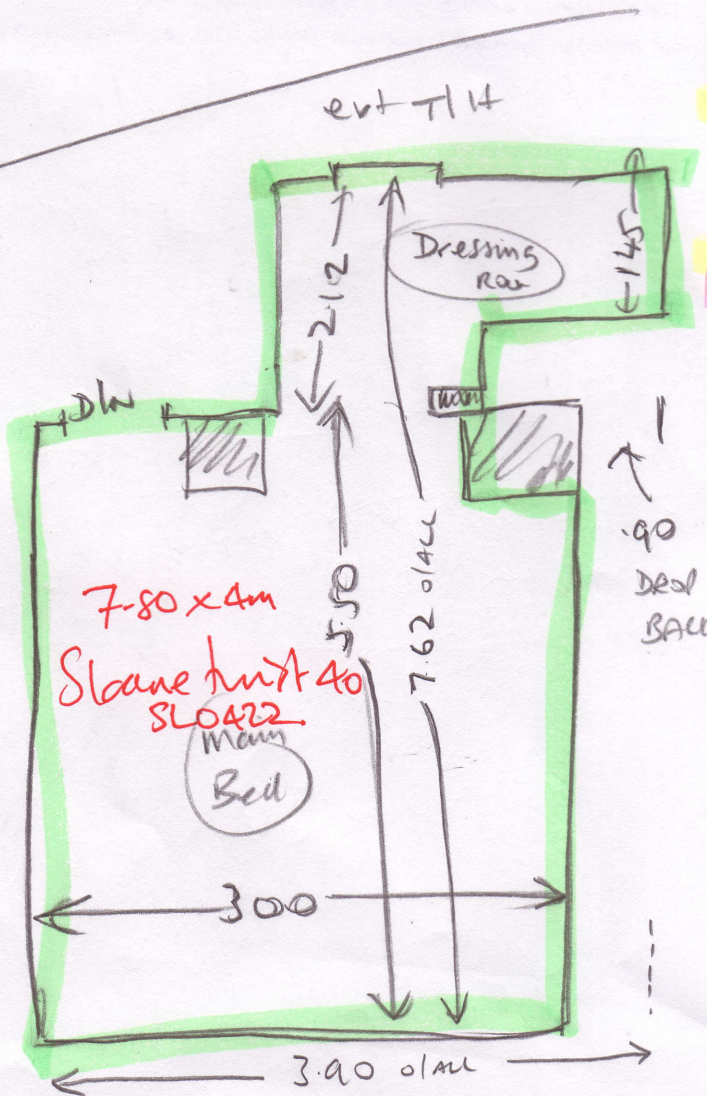

4 BEDROOMS

R16829  
 HETHERINGTON  
 BRACKEN HOUSE  
 GOLF CLUB DRIVE  
 KINGSTON  
 KT2 7DF

1 of 2.

Split Delivery

Part 1 Cat's 3.30 x 5m  
 Dan's 3.60 x 4m

Part 2 Waste Bed.  
 7.80 x 4m

Part 3. Michaels  
 3.30 x 5m

wood ulb  
 ext slc (20')  
 m/r (x2)

LOUNGE, D/ROOM

RL6829  
 WETHERINGTON  
 BRACKEN HOUSE  
 GOLF CLUB DRIVE  
 KINGSTON KT2 7DF

2 of 2

WOOD/SOLID  
 u/d  
 vert slt (30)  
 mlf (x 8)

Wexford. WEX204.  
 lounge 5.85 x 4m.  
 " 9.65 x 4m  
 D/Room 6.05 x 4m

Split Delivery  
 Part 4

lounge 9.65 x 4m  
 5.85 x 4m

Part 5  
 D/Room 6.05 x 4m