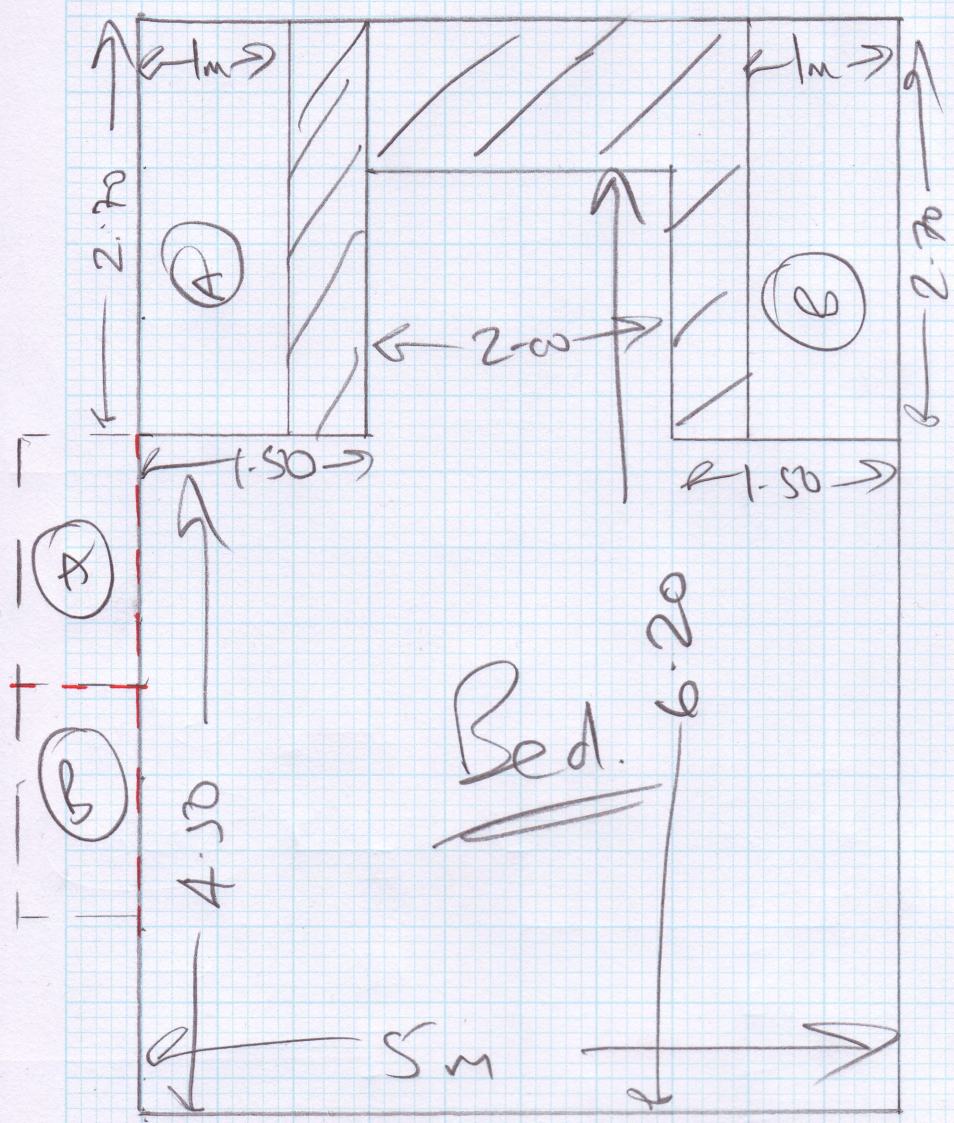

R16836

Job No: Lina TAKIEDDINE
Name: High Clear Cottage
Address: East Drive
Virginia Water Surrey
Tel:
Sheet: 1 of 1

Shore Tones
Cream Pearl
7.20 x 5m.

Seam Carpet Under
bed in 2 pieces

Existing U/Lay 15K.

* Ring Customer I have before going *
to Site for access.

Customer to pay fitter direct £150-00.
Cash.