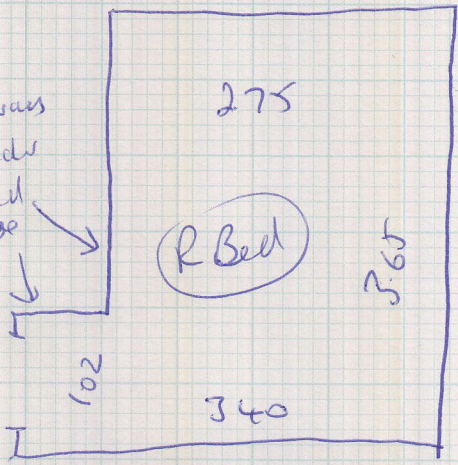

R16850

Job Mrs MacLeod  
Name 61 Meadow Close  
Address R. Park  
SW20 9JD

Tel:

Sheet of Kempton KSM 884

3.50 x 4m

cut away  
cpt under  
new fitted  
wardrobe

Ali  
Dlx

Empty room  
needs sledge  
u Ali Dlx