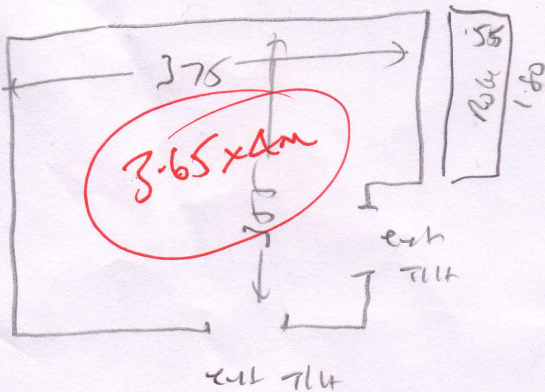

Sltw
ults - Build
mtr (1)
ent slv

R16853

Mrs Sarah Dicker

15 Beaupre Hse

2A Lower Down Rd

St20 8QB

07949 143505

2 Bed + Lounge

inc robes

Rems or Reed @ 9.00

inspect ulay + slv

Re use.

~~Decorate to ulay spec~~

Re Use existing
Underlay + Carpet.

Faux Silk
SECONDS

FAU-019