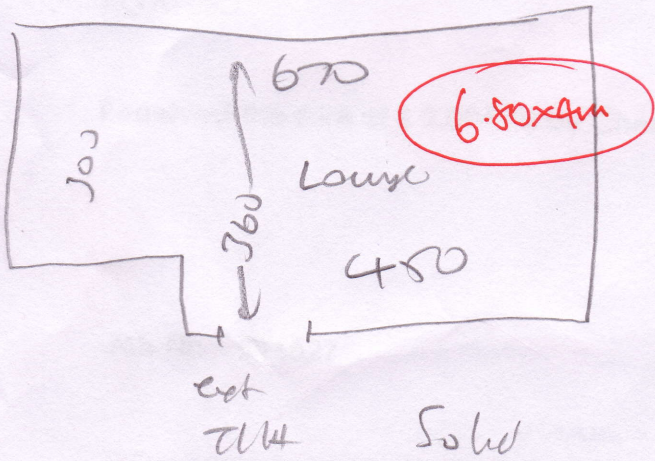

8-30-9

meet Sarkka

Solid
ults - Build
ent slv
no mtr