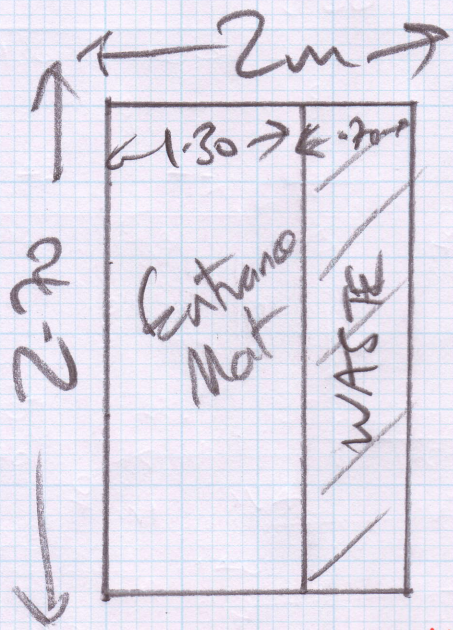

Job No: R16862
Name: Mr + Mrs Behawell
Address: 6 Hillside
London
SW19 4NH.
Tel:
Sheet: 1 of 1

Leave waste with Customer.

2.70 x 2m x 17mm
Car Brann (Lewis Abbott)

Fitted into Customer's
Matwell.

Customer told
Waste .70 x 2.60.