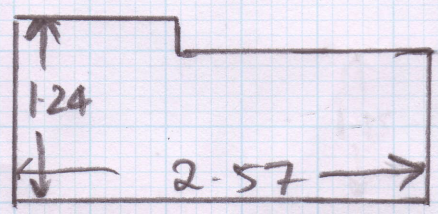

Job No: R16862
Name: Mr + Mrs Behawell
Address: 6 Hillside
London
SW19 4NH.
Tel:
Sheet: 1 of 1

Leave waste with Customer.

2.70 x 2m x 17mm
Car Brann (Lewis Abbott)

Fitted into Customer's
Matwell.

Customer told
Waste .70 x 2.60.