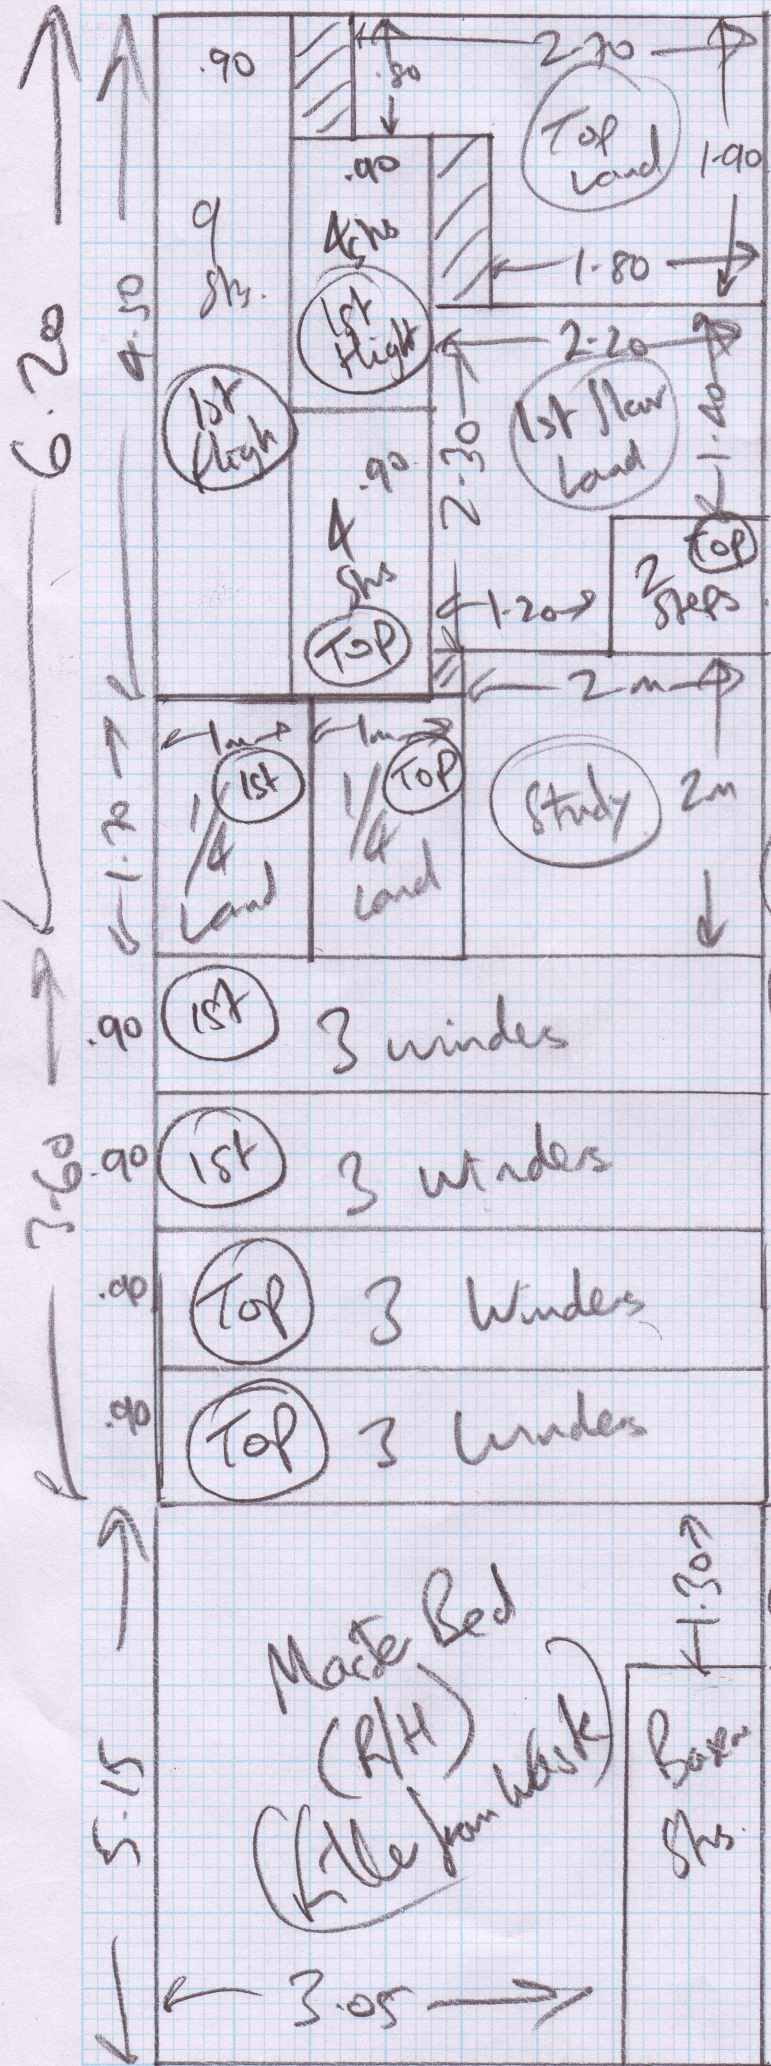

Job No: R16874.
 Name: Habbaume
 Address: 26 Redcliffe Mews
 London
 SW10.
 Tel:
 Sheet: 1 of 1

Plan 6.20 x 4m
 Plan. 3-60 x 4m
 Media Room 6-10 x 4m
 Master Bed. 5.15 x 4m
 Spare Bed. 6.15 x 4m.
27.20 x 4m

(R/H)
 (L/H)

Waste from Media Room + L/H Bed to Basement Stairs.

Important as Carpet is Lano Bamboo. Use Spray Adhesive on edges of Stairs/Winders to Stop Carpet Lifting.

Roll Breakdown – R16874 Halebourne

Bamboo (Faux Suede) - 870

Roll = 28m x 4m

6.20 – Plan

6.10 – Media Room

5.15 – Master Bed

6.15 – Spare Bed

3.60 – Plan - **CUT LAST**

27.20 – Total cuts - .80 roll balance