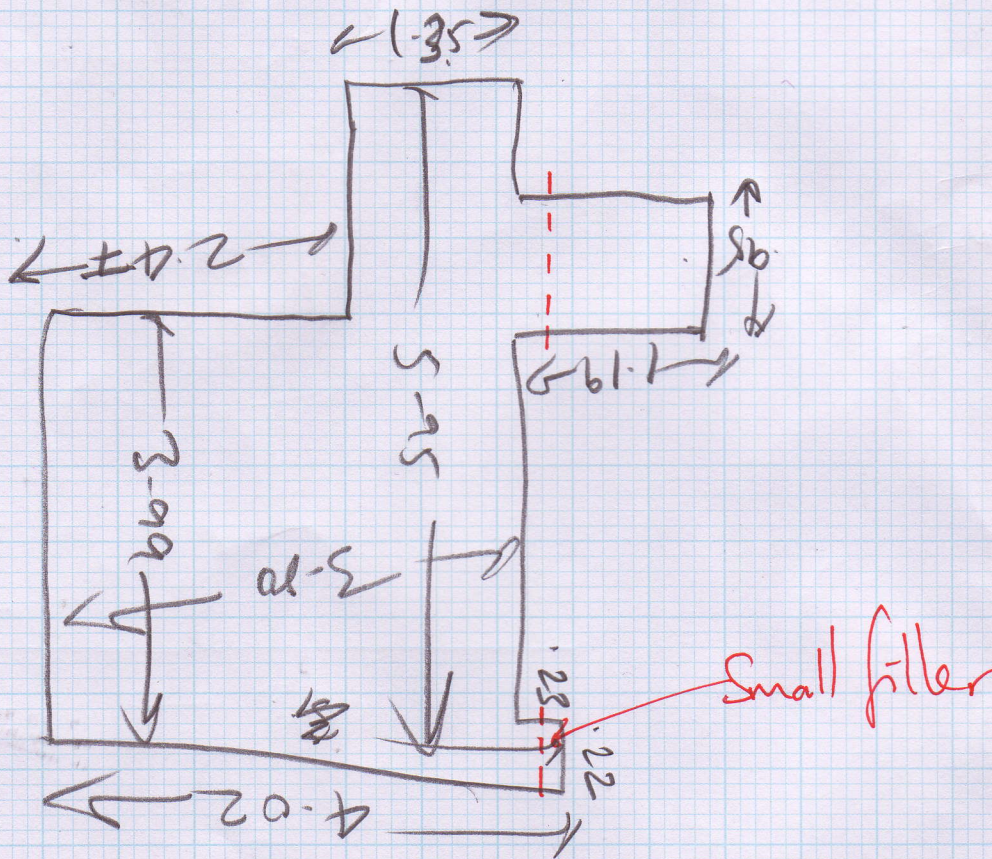

Job No: R16800
Name: Concept Interiors
Address: Apt 1710
1 West Indi Quay
Tel: 26 Hertsmere Rd
Sheet: of: E14 4ff

1 of 2

Job No: R16894.
Name: Concept Interiors.
Address: APT 1710
1 West India Quay
Tel: 26 Hertsmeere Rd.
Sheet: of: E14 4EF

(A)

2 / 2

Silk luxury velvet.

Important

Small filler from Waste.

Cut a wheelbarrow
to make lighter to
get into lift. (lift is
3m high)

17th Floor

Important.