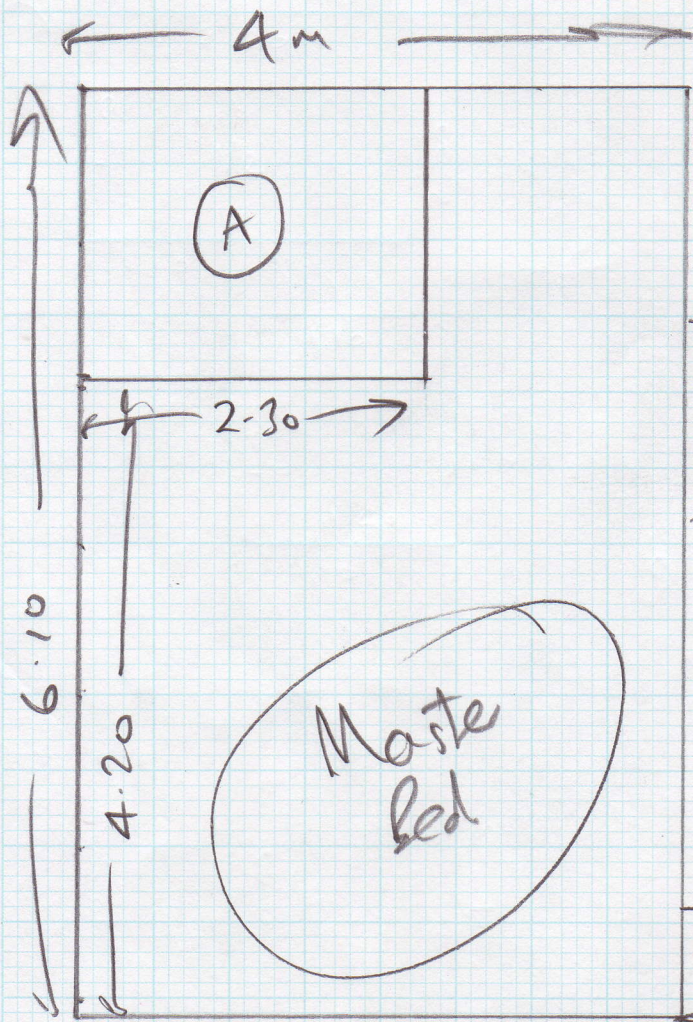

Job No: R16800
Name: Concept Interiors
Address: Apt 1710
1 West Indi Quay
Tel: 26 Hertsmere Rd
Sheet: of: E14 4ff

1 of 2

Job No: R16894.
Name: Concept Interiors.
Address: APT 1710
1 West India Quay
Tel: 26 Hertsmeere Rd.
Sheet: of: E14 4EF

(A)

2 / 2

Silk luxury velvet.

Important

Small filler from Waste.

Cut a wheelbarrow
to make lighter to
get into lift. (lift is
3m high)

17th Floor

Important.

This is the first job we have
fitted for this designer.

Please leave a good impression.

Tidy + BLADE/HOOPER
Room

See later re
parking/unloading
& lift access