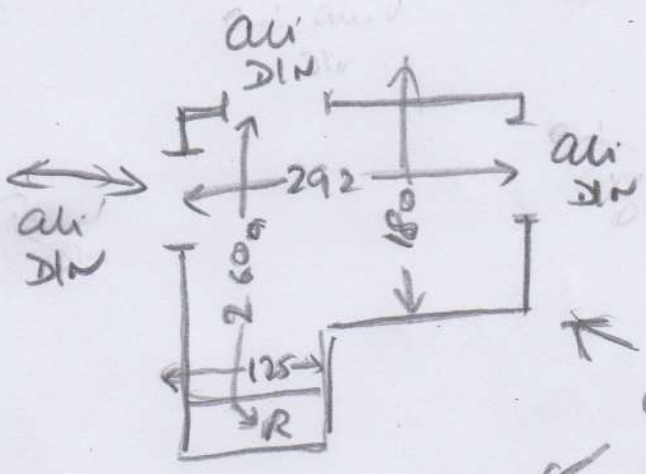

R16920  
 Job: Mrs K. WALL  
 Name: 7 Parkside Gardens  
 Address: Wimbledon  
 SW19 5EY

Aurora, Andromeda  
 2.70 x 4  
 1.90 x 4  
 6.90 x 4  
 6.70 x 4

2 Bathroom = Ceramic tiles  
 but carpet on top.  
 Need stick sledge

Uplift + Dispose = Land/stown  
 only

(1 of 2)

Layout

(BT)  
Solid  
needs  
sledge  
stick

Different levels  
Bedroom higher  
but slw to higher  
level

wood  
no u/s  
needs  
stick  
to up

R16920  
Mrs K Wall  
7 Parkside Gardens  
Wimbledon  
SW19 5EY

Solid  
needs  
sledge  
stick

u/s down  
outside

(S) 045 x 105

(20P2)