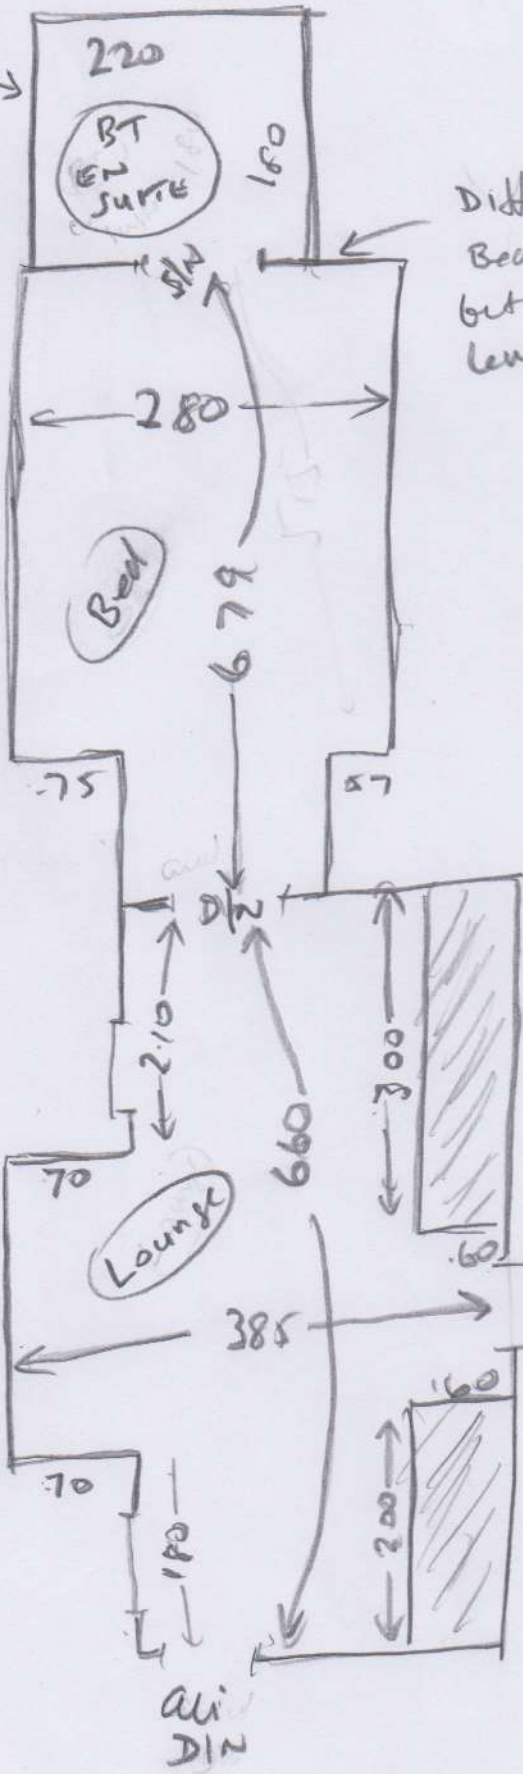

R16920  
 Job: Mrs K. WALL  
 Name: 7 Parkside Gardens  
 Address: Wimbledon  
 SW19 5EY

Aurora, Andromeda  
 2.70 x 4  
 1.90 x 4  
 6.90 x 4  
 6.70 x 4

2 Bathroom = Ceramic tiles  
 but carpet on top.  
 Need stick sledge

Uplift + Dispose = Land/stown  
 only

(1 of 2)

Layout

(BT)  
Solid  
needs  
sledge  
stick

Different levels  
Bedroom higher  
but slw to higher  
level

wood  
no u/s  
needs  
stick  
to up

R16920  
Mrs K Wall  
7 Parkside Gardens  
Wimbledon  
SW19 5EY

Solid  
needs  
sledge  
stick

u/s down  
outside

(S) 045 x 105

(20P2)