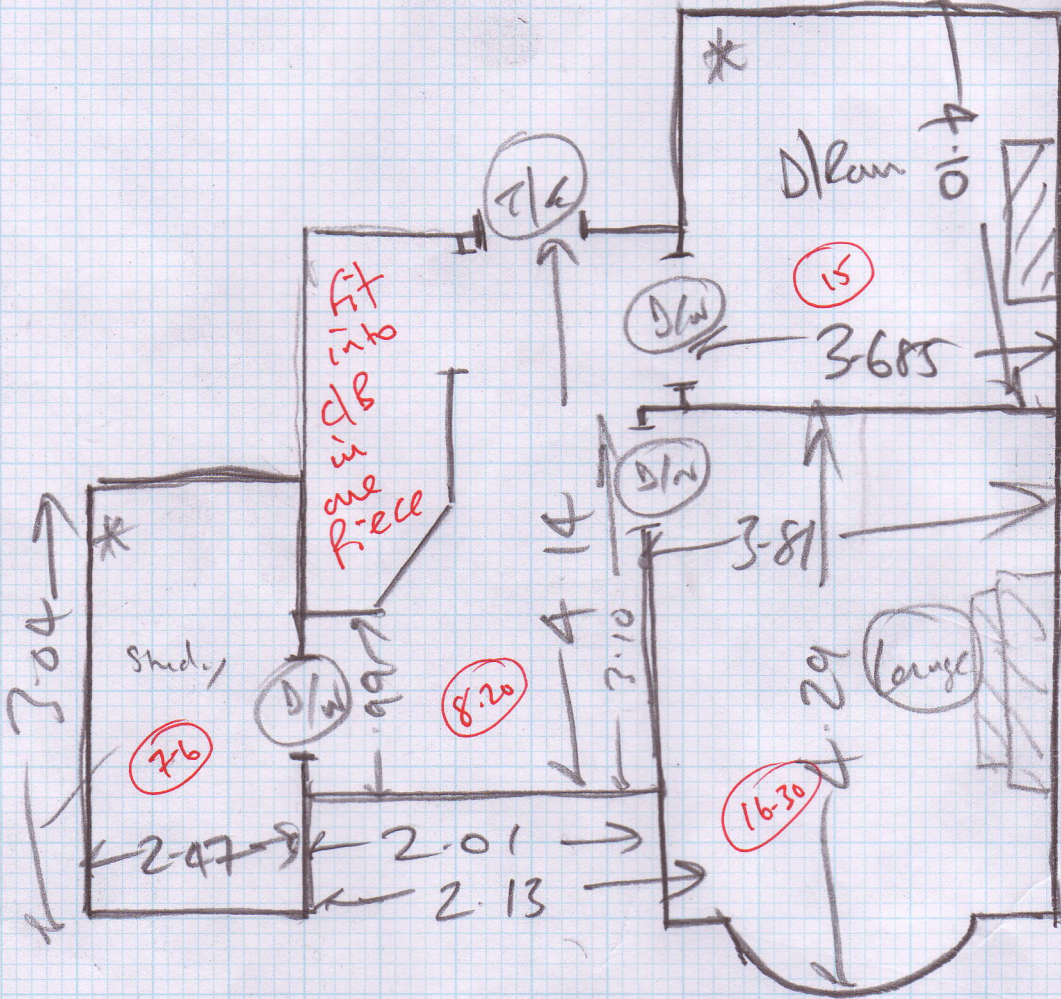

Job No: R16925  
 Name: Les Smith  
 Address: 95 Claremont Ave  
 New Malden  
 KT3 6AW  
 Tel: \_\_\_\_\_  
 Sheet: 1 of 3

All used

\* loss not

54.10.

(W) 74 x 1.20  
 (W) 24 x 1.07 (7)  
 130 78

Job No: R16925  
 Name: Les Smith  
 Address: 95 Claremont Ave  
 New Malden  
 KT3 6QW  
 Tel:  
 Sheet: 3 of 3

Ultima Major  
 Veronica

Plan 13.10 x 5m  
 D/Room 3.80 x 5m:

16.90 x 5m

Large 4.30 x 4m

Box Bed 2.10 x 4m

6.40 x 4m