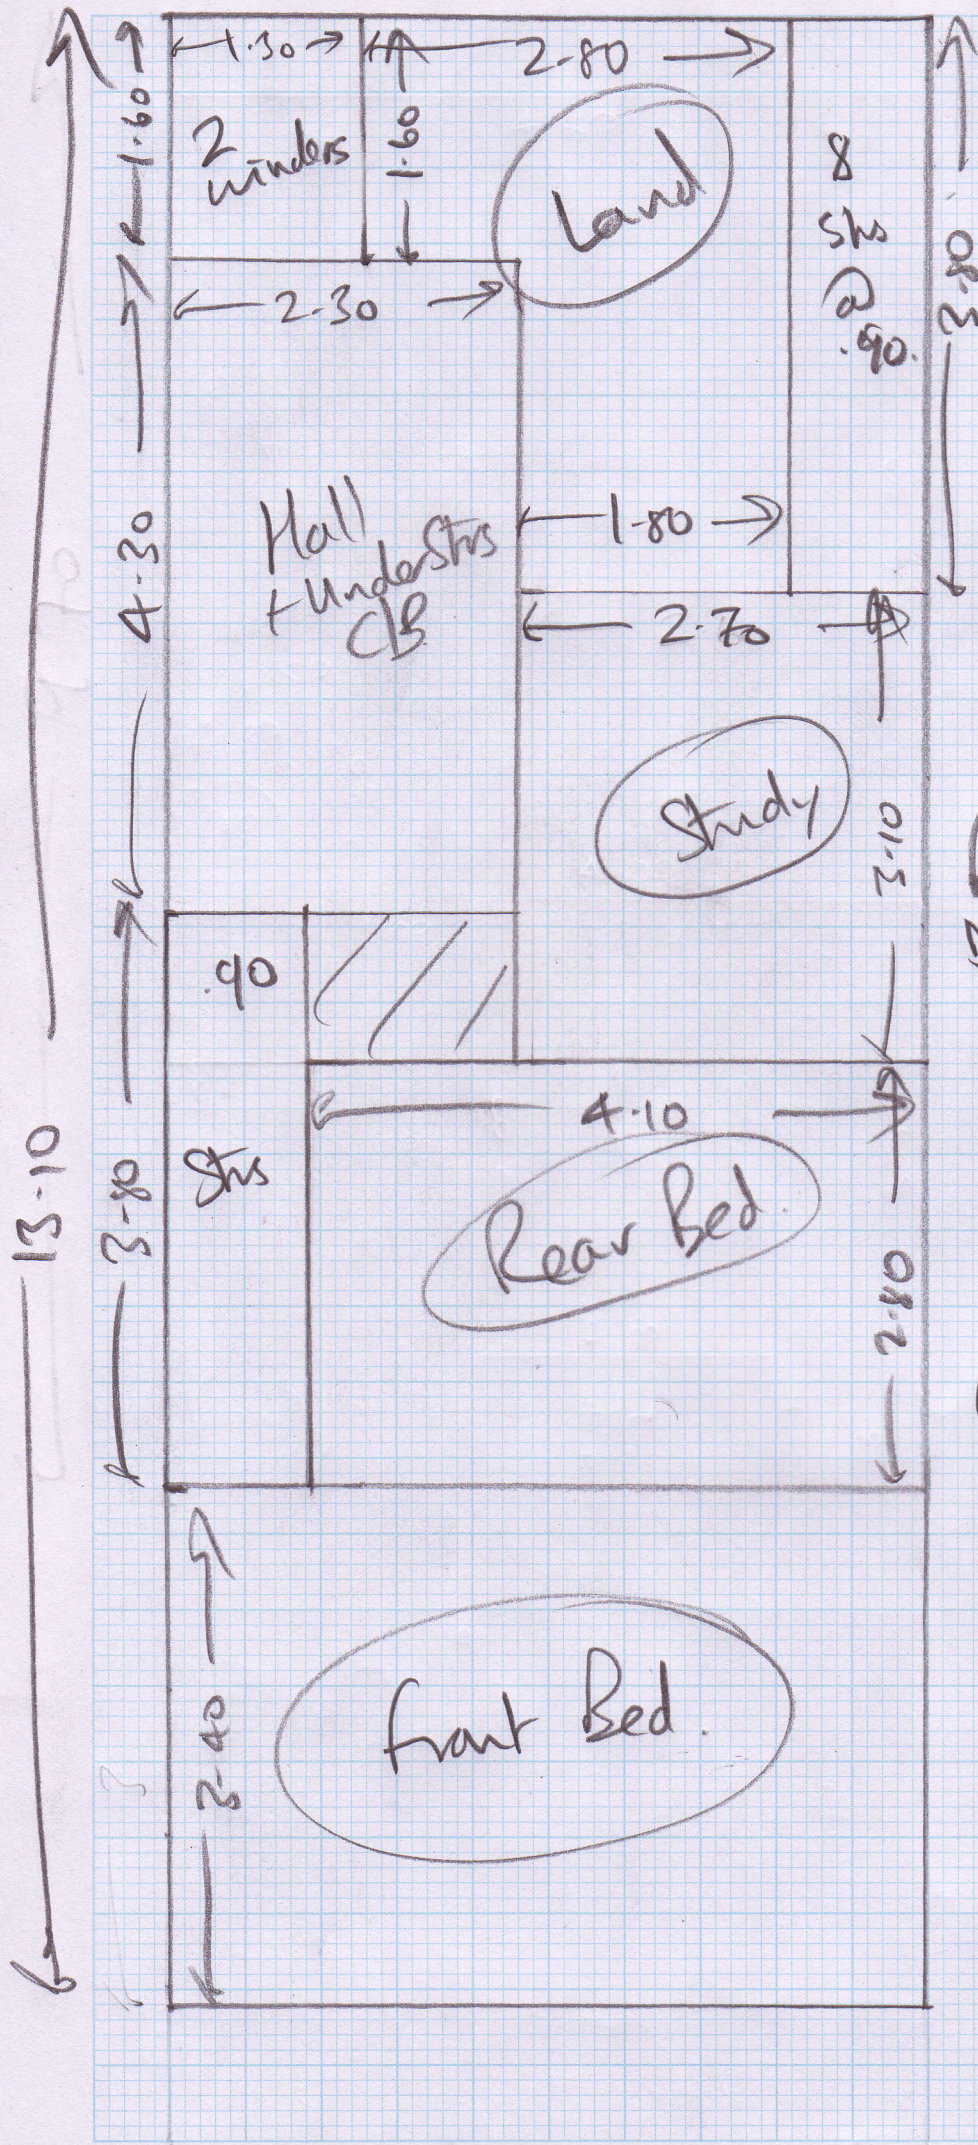

Job No: R16925  
 Name: Les Smith  
 Address: 95 Claremont Ave  
 New Malden  
 KT3 6AW  
 Tel: \_\_\_\_\_  
 Sheet: 1 of 3

All used

\* loss not

54.10.

(W) 74 x 1.20  
 (W) 24 x 1.07 (7)  
 130 78

Job No: R16925  
 Name: Les Smith  
 Address: 95 Claremont Ave  
 New Malden  
 KT3 6QW  
 Tel:  
 Sheet: 3 of 3

Ultima Major  
 Veronica

Plan 13.10 x 5m  
 D/Room 3.80 x 5m:

16.90 x 5m

Large 4.30 x 4m

Box Bed 2.10 x 4m

6.40 x 4m