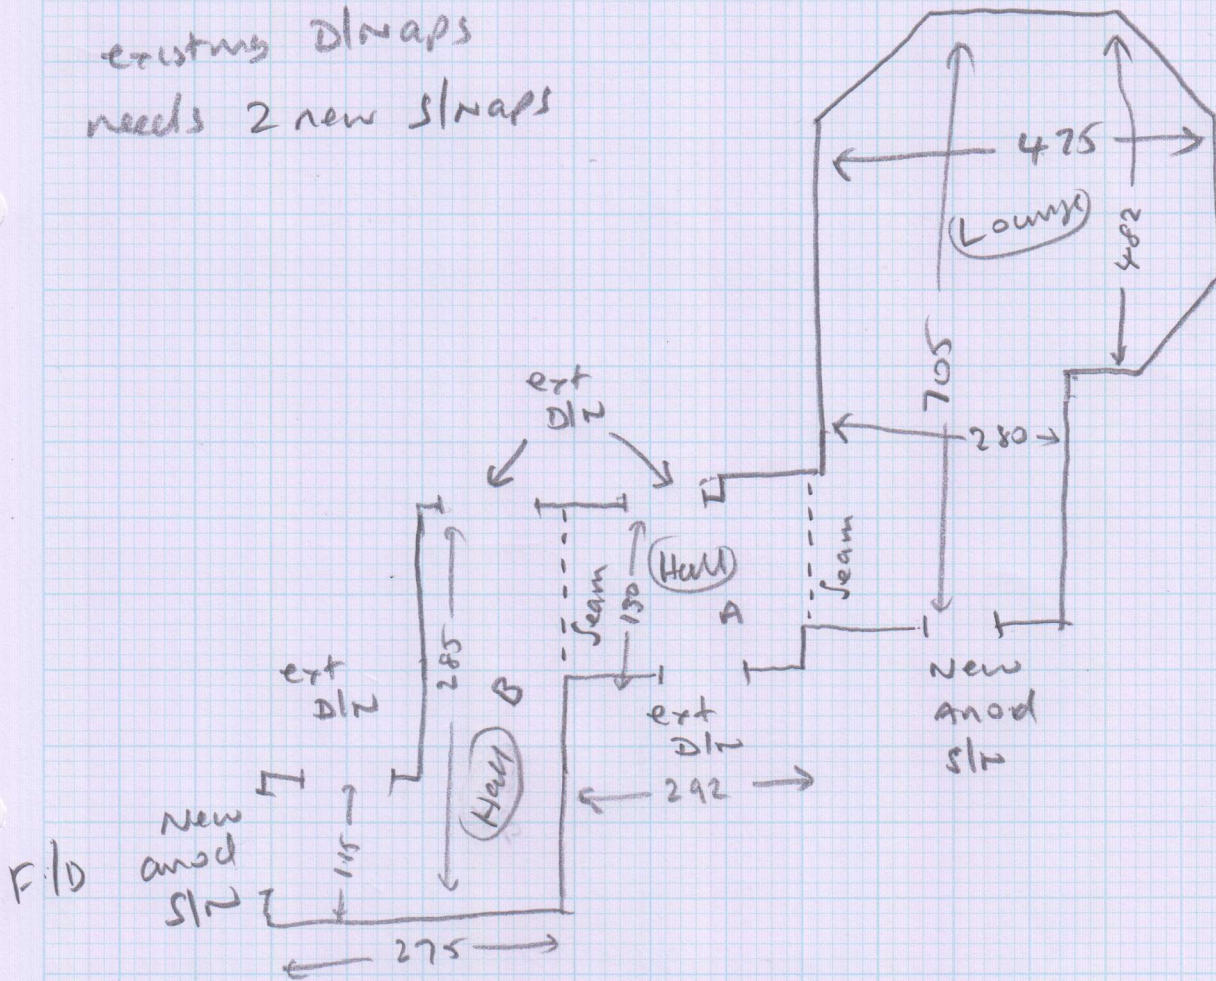

Cl plan

Mr Carpet
R16945

Job No: MRS C WENDELKEN
 Name: SS Kathleen Godfree Court
 Address: 80 Queens Road
 Location: Wimbledon
 Tel: SW19 8LB
 Sheet: of

(1 of 2)

Layout

R16945

Mrs C Wendelken
SS: Kathleen Godfree Court
80 Queens Road
Wimbledon

Tel: SW19 8LB

Sheet: of:

Solid floors
existing sledge
existing D/maps
needs 2 new slaps

Directions to find Vehicle Entrance
+ parking.