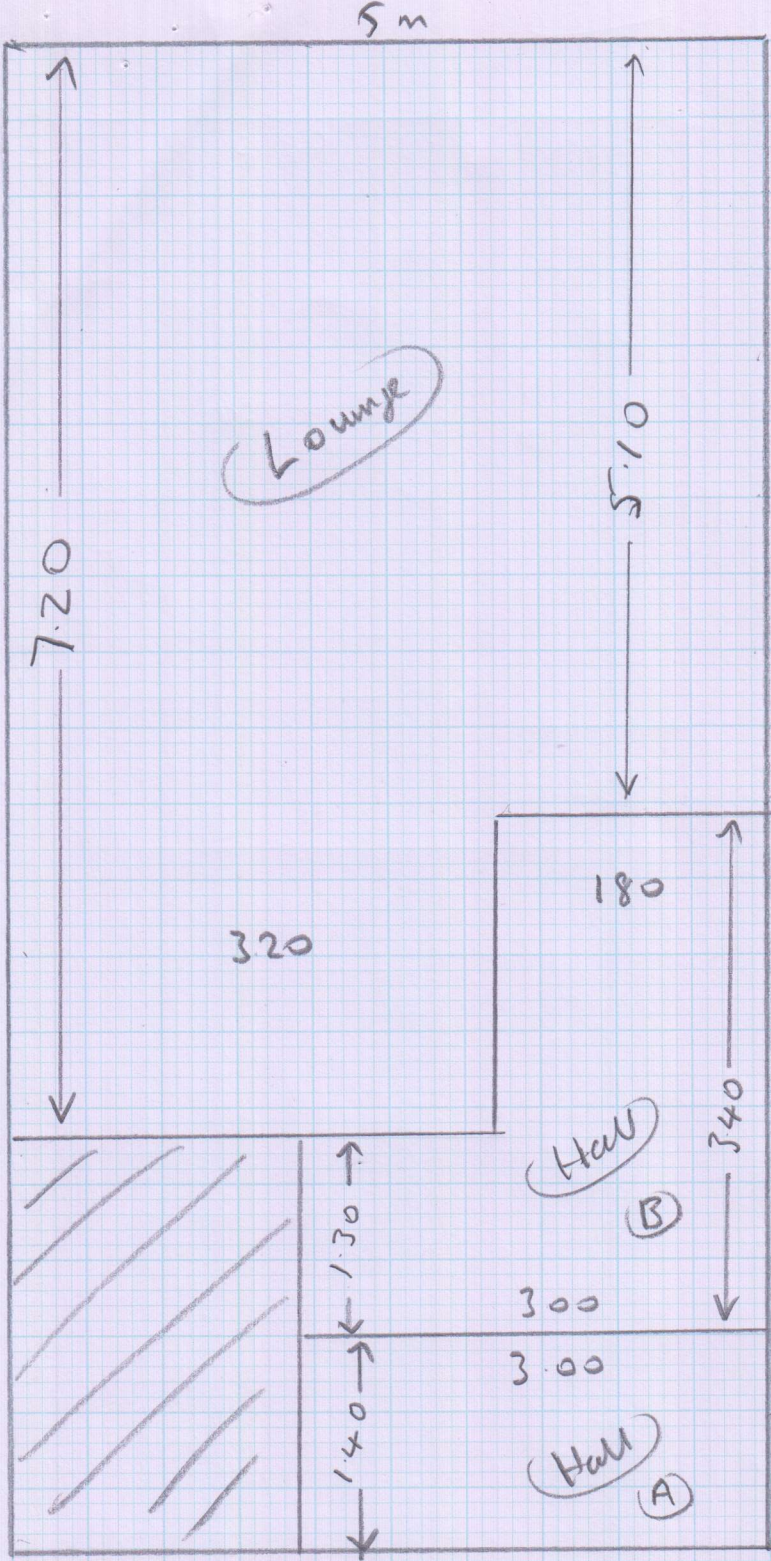

Cl plan

Mr Carpet
R16945

Job No: MRS C WENDELKEN
 Name: SS Kathleen Godfree Court
 Address: 80 Queens Road
 Location: Wimbledon
 Tel: SW19 8LB
 Sheet: of

(1 of 2)

Layout

R16945

Mrs C Wendelken
SS: Kathleen Godfree Court
80 Queens Road
Wimbledon

Tel: SW19 8LB

Sheet: of:

Solid floors
existing sledge
existing D/maps
needs 2 new slaps

Directions to find Vehicle Entrance
+ parking.