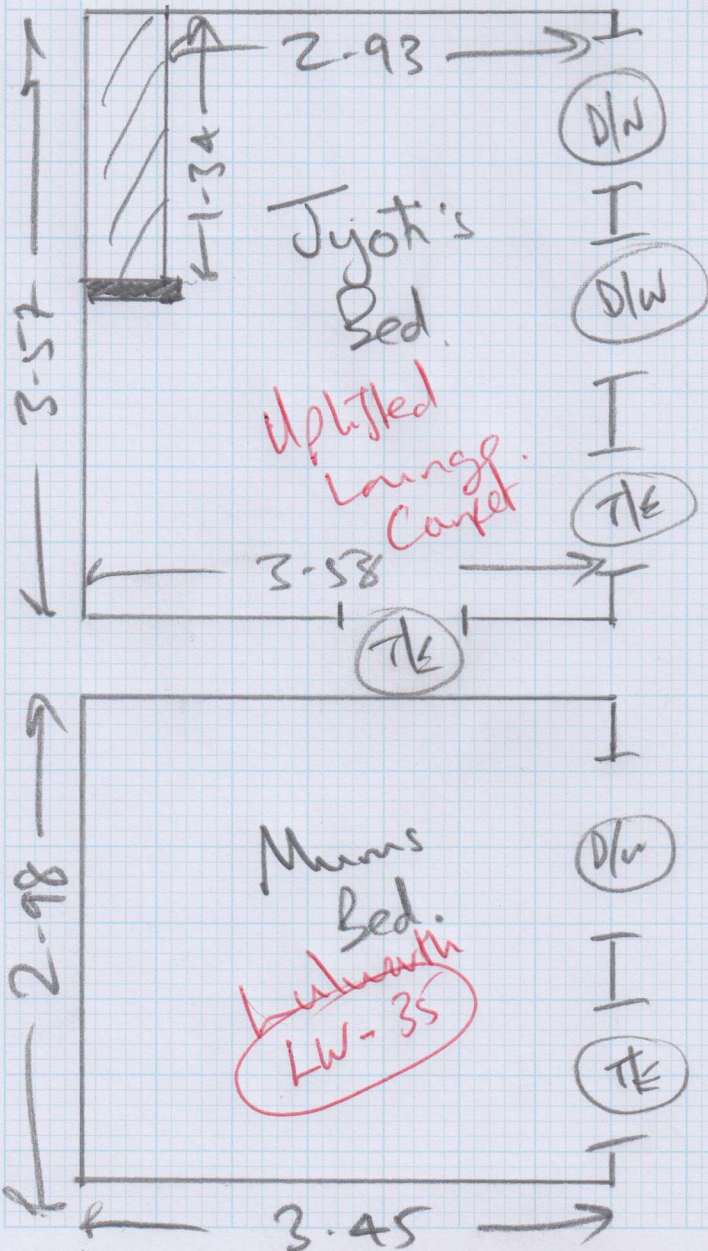

Job No: **R16957**
 Name: **Joshi**
 Address: **221 - Wimbledon Central Rd**
21-33 Warwick Rd
 Tel: **SW19 4BH**
 Sheet: **of**

Lounge: **New Carpet**
Lau Silk FAU026
7.30 x 5m

Jyoti's room:
 Fit Uplifted lounge
 Carpet in this room.
See PLAN

Mums room:
Lulworth LW-35
3m x 4m
 ALL AREAS ON NEW
FELT