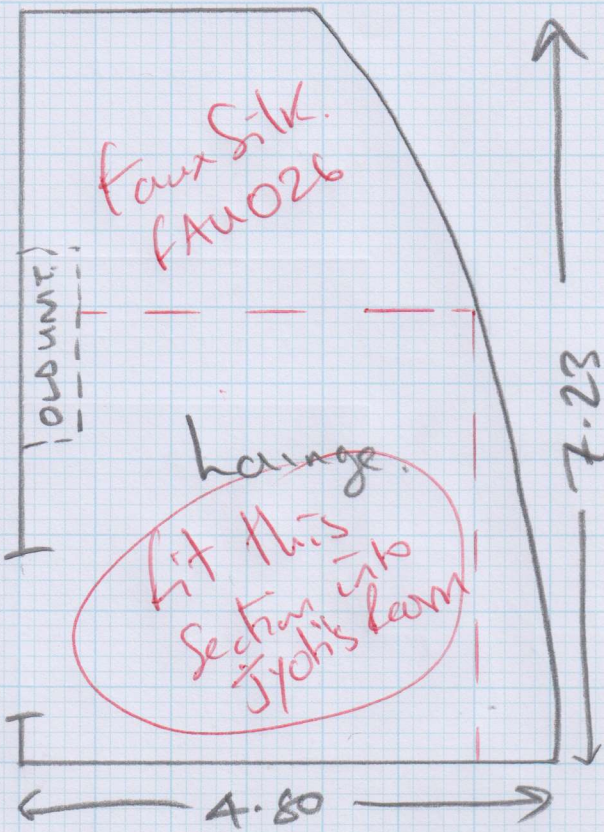

Job No: **R16957**
 Name: **Joshi**
 Address: **221 - Wimbledon Central Rd**
21-33 Warwick Rd
 Tel: **SW19 4BH**
 Sheet: **of**

Lounge: **New Carpet**
Lau Silk FAU026
7.30 x 5m

Jyoti's room:
 Fit Uplifted lounge
 Carpet in this room.
See PLAN

Mums room:
Lulworth LW-35
3m x 4m
 ALL AREAS ON NEW
FELT