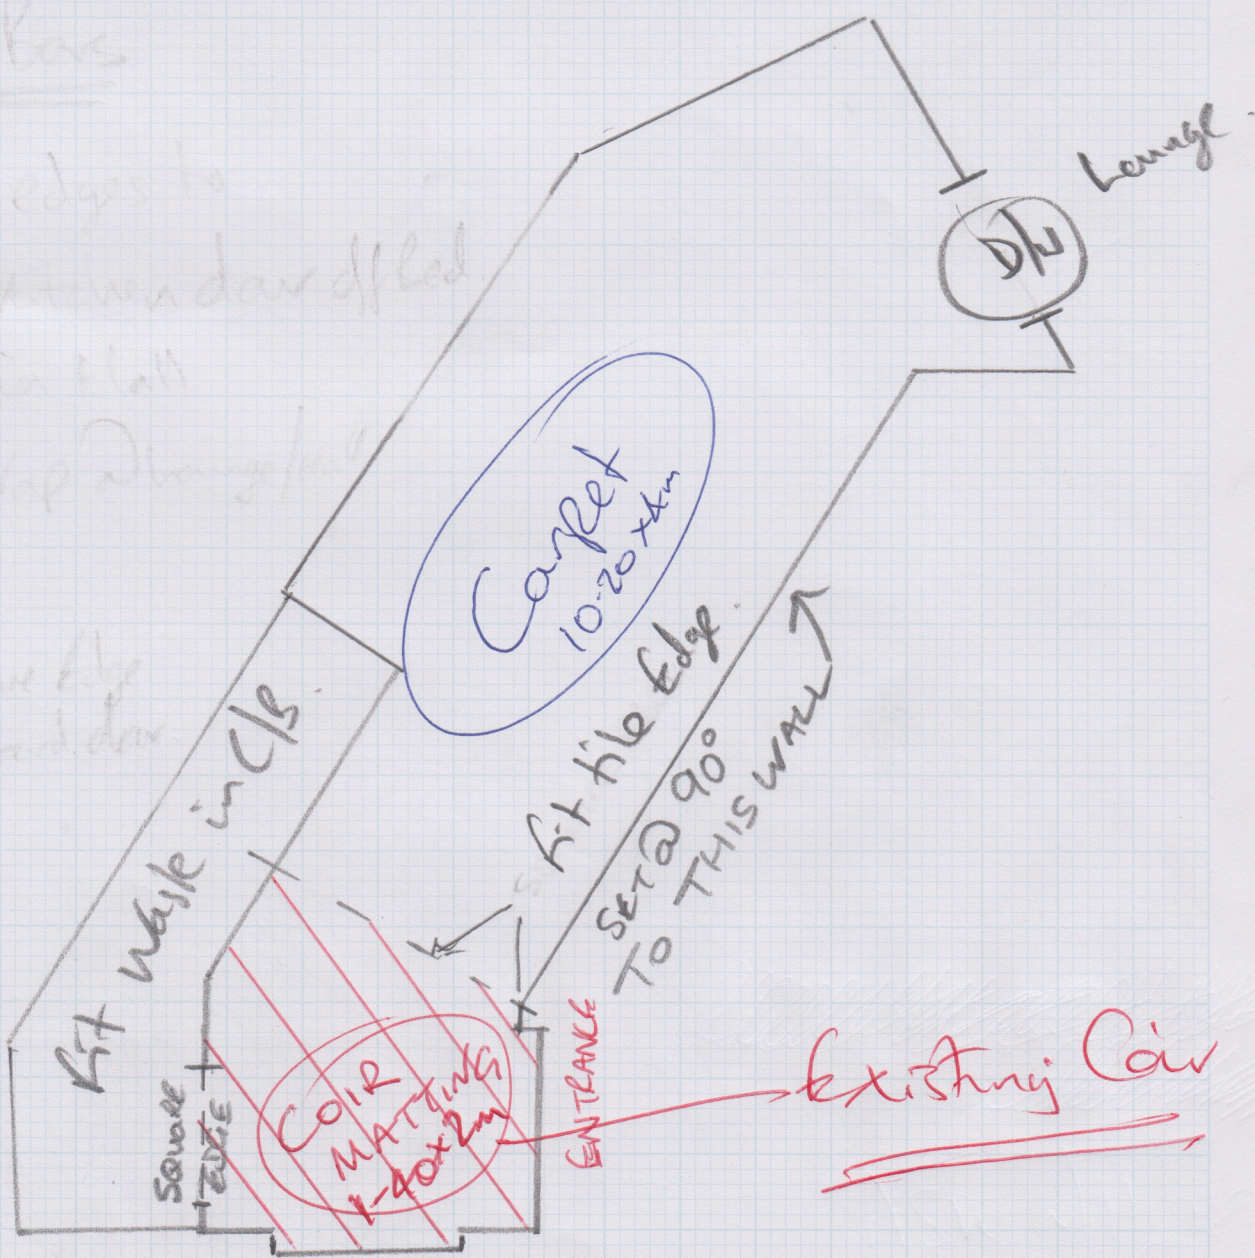

mrcarpet  
 Job No: ~~Cuffin~~ **HAYWOOD**  
 Name: Halebourne House  
 Address: Halebourne Lane  
 CHOBHAM  
 Tel: SURREY GU24  
 Sheet: 2 of 2 SSL

Door bars

Fit the edges to  
 Bath + kitchen door fitted  
 @ Coir in Hall  
 Fit Drop Down  
 door  
 Fit Square Edge  
 @ Entrance door

BUTT COIR  
UP TO WOOD IN KITCHEN.