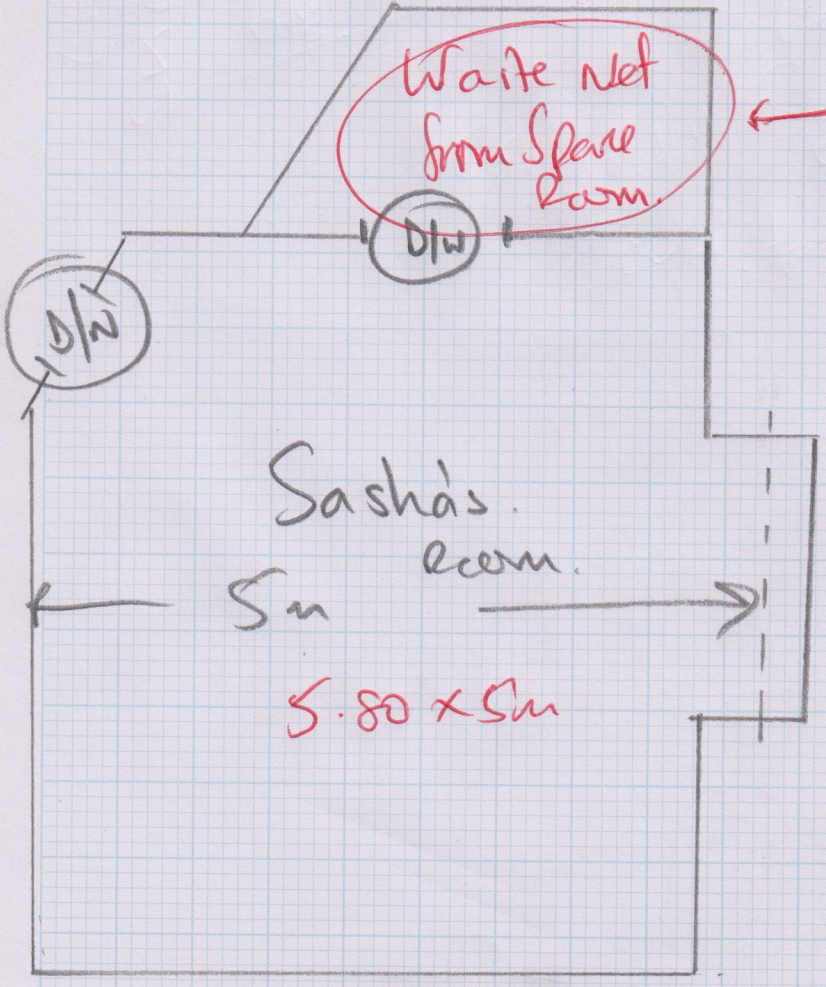

Job No: R17006.  
Name: King  
Address: Hallgate  
Dene Road  
Ashford.  
Tel:  
Sheet: of: KT21 IEE

1 of 2

Izzys Bed.  
Splendour  
5.60 x 5m.

Spare Bed.

Belgrade Bli-916  
6m x 4m

Waste to Cupboard  
in Sasha's Room

mrcarpets  
 DESIGNS & FLOORS  
 Job No: R17006  
 Name: King  
 Address: Hallgate  
 Dere Road.  
 Tel: Ashtead KT21 1EE  
 Sheet: of:

2 of 2.

← fit off cut from Spare room. Cut net off on site.