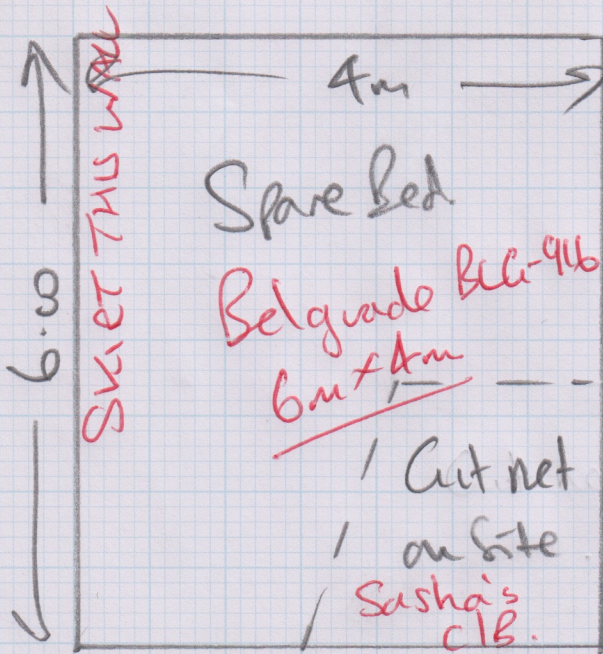

Job No: R17006.  
Name: King  
Address: Hallgate  
Dene Road  
Ashford.  
Tel:  
Sheet: of: KT21 IEE

1 of 2

Izzys Bed.  
Splendour  
5.60 x 5m.

Spare Bed.

Belgrade Bli-916  
6m x 4m

Waste to Cupboard  
in Sasha's Room

mrcarpets  
 DESIGNS & FLOORS  
 Job No: R17006  
 Name: King  
 Address: Hallgate  
 Dere Road.  
 Tel: Ashtead KT21 1EE  
 Sheet: of:

2 of 2.

← fit off cut from Spare room. Cut net off on site.