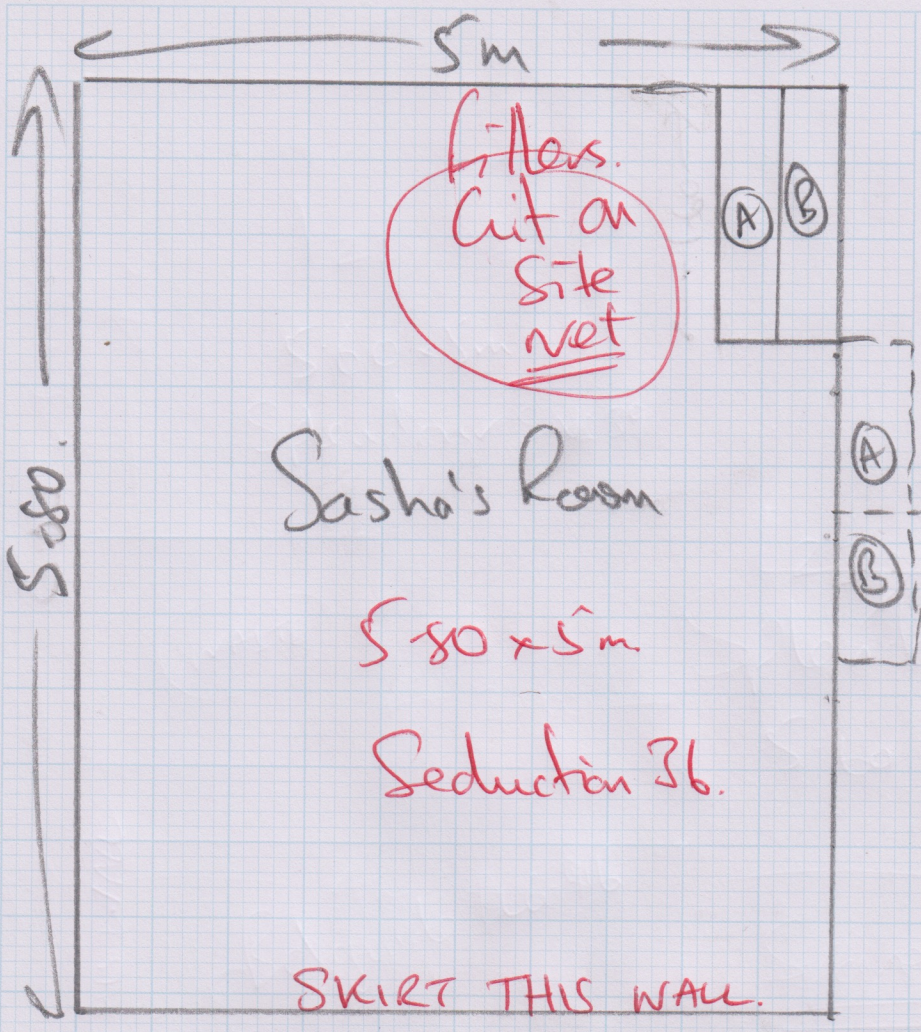

Job No: R17006.  
Name: King  
Address: Hallgate  
Dene Road  
Ashford.  
Tel:  
Sheet: of: KT21 IEE

1 of 2

Izzys Bed.  
Splendour  
5.60 x 5m.

Spare Bed.

Belgrade Bli-916  
6m x 4m

Waste to Cupboard  
in Sasha's Room

mrcarpets  
 DESIGNS & FLOORS  
 Job No: R17006  
 Name: King  
 Address: Hallgate  
 Dere Road.  
 Tel: Ashtead KT21 1EE  
 Sheet: of:

2 of 2.

← fit off cut from Spare room. Cut net off on site.