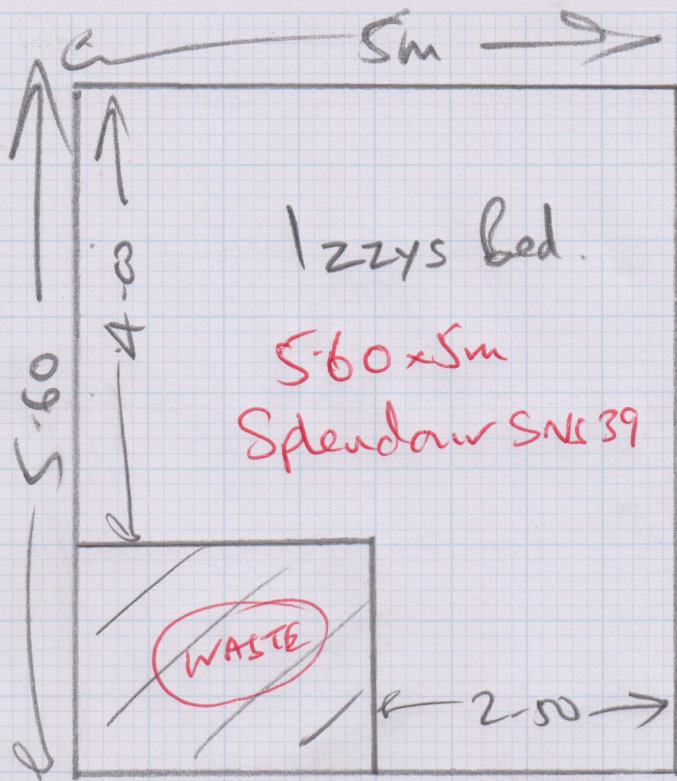

Job No: R17006.  
Name: King  
Address: Hallgate  
Dene Road  
Ashford.  
Tel:  
Sheet: of: KT21 IEE

1 of 2

Izzys Bed.  
Splendour  
5.60 x 5m.

Spare Bed.

Belgrade Bli-916  
6m x 4m

Waste to Cupboard  
in Sasha's Room

mrcarpets  
 DESIGNS & FLOORS  
 Job No: R17006  
 Name: King  
 Address: Hallgate  
 Dere Road.  
 Tel: Ashtead KT21 1EE  
 Sheet: of:

2 of 2.

← fit off cut from Spare room. Cut net off on site.