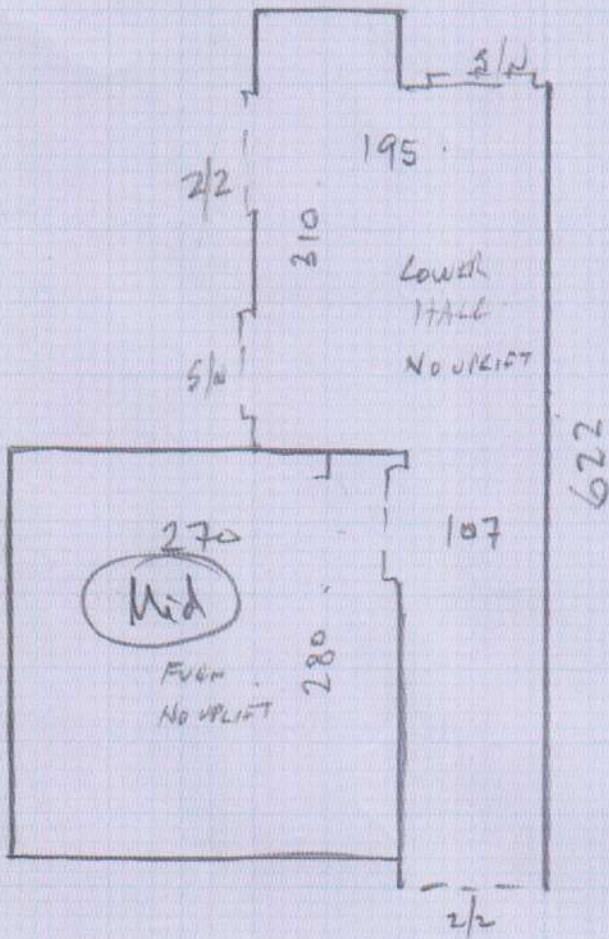

ALL AREAS.

mrcarpet

Job No: R17007  
Name: LIDDINGTON  
Address: 17 Stanton Rd.  
SW20 8LL  
Tel:  
Sheet: 1 of 3

SITTING ROOM  
490 x 500  
CUT PLAN  
725 x 500  
400 x "  
1615 x "  
= 80.75 M<sup>2</sup>

Katsu  
819110

PART 2

~~25/9~~ 16-10

Master + Back Bed.

Caround Flood Lower Level  
X X

R17007  
LIVINGSTON  
17 Stanton Rd  
SW20 8RL

3 3

PART 2

~~25/9~~

16-10

KITCHEN.

BACK