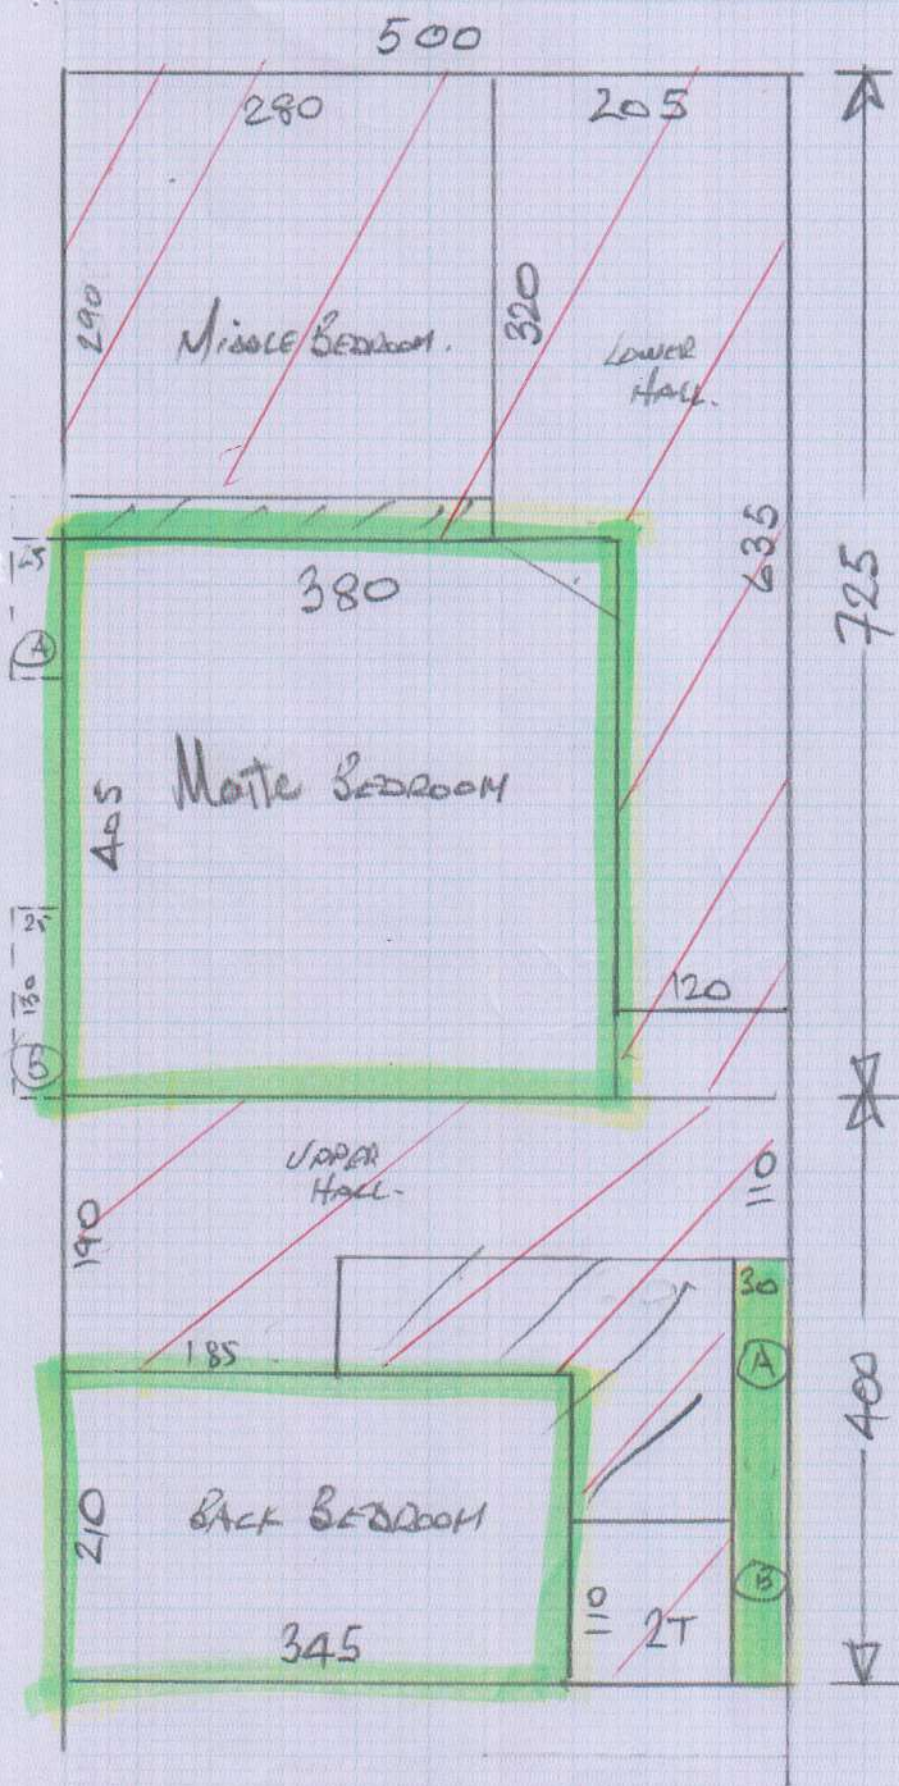

ALL AREAS.

mrcarpet

Job No: R17007  
Name: LIDDINGTON  
Address: 17 Stanton Rd.  
SW20 8LL  
Tel:  
Sheet: 1 of 3

SITTING ROOM  
490 x 500  
CUT PLAN  
725 x 500  
400 x "  
1615 x "  
= 80.75 M<sup>2</sup>

Katsu  
819110

PART 2

~~25/9~~ 16-10

Master + Back Bed.

Caround Flood Lower Level  
X X

R17007  
LIVINGSTON  
17 Stanton Rd  
SW20 8RL

3 3

PART 2

~~25/9~~

16-10

KITCHEN.

BACK