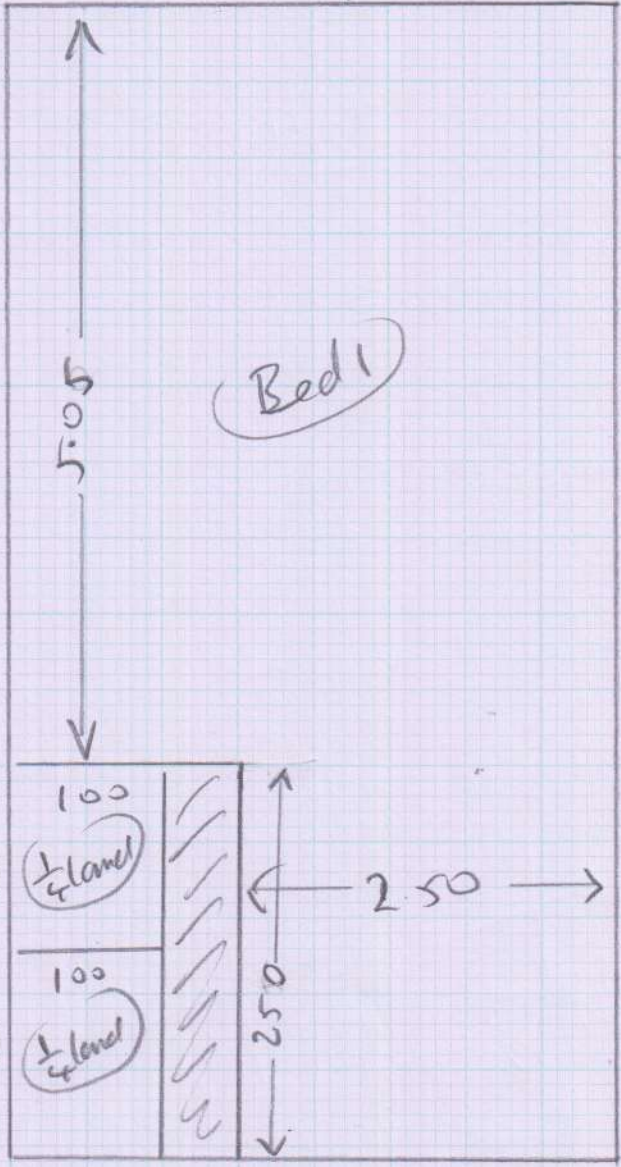

4m

R17008

Coombe Interiors  
 87 Church Road  
 Wimbledon  
 SW19 5AL

Sheet: of:  
 Havana HAV 04

- CLAM 7.55 x 4
- CLAM 4.20 x 4
- Bed 2 3.90 x 4
- Bed 3 3.75 x 4

R17008  
 Coombe Interior  
 87 Church Rd  
 SW1A

① 048 x 079

— 1/4 land 1.02 or 0.80

① 045 x 079

— 1/4 land 1.08 or 0.80

⑨ 045 x 079

WINDW 062 x 095

16mm ceramics  
 9mm skims + S/S only

all  
 empty  
 no wlp  
 needs slc