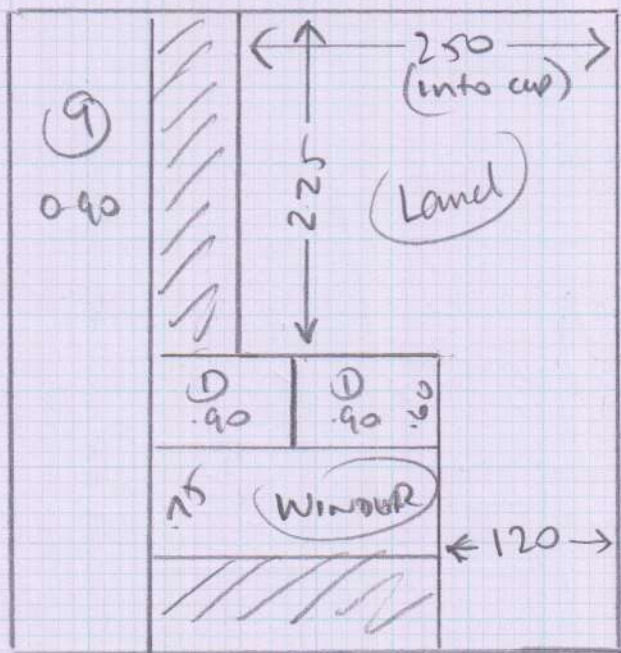

4m

R17008

Coombe Interiors  
 87 Church Road  
 Wimbledon  
 SW19 5AL

Sheet: of:  
 Havana HAV 04

- CLAM 7.55 x 4
- CLAM 4.20 x 4
- Bed 2 3.90 x 4
- Bed 3 3.75 x 4

R17008  
 Coombe Interior  
 87 Church Rd  
 SW1A

① 048 x 079

— 1/4 land 1.02 or 0.80

① 045 x 079

— 1/4 land 1.08 or 0.80

⑨ 045 x 079

WINDW 062 x 095

16mm ceramics  
 9mm skims + S/S only

all  
 empty  
 no wlp  
 needs slc