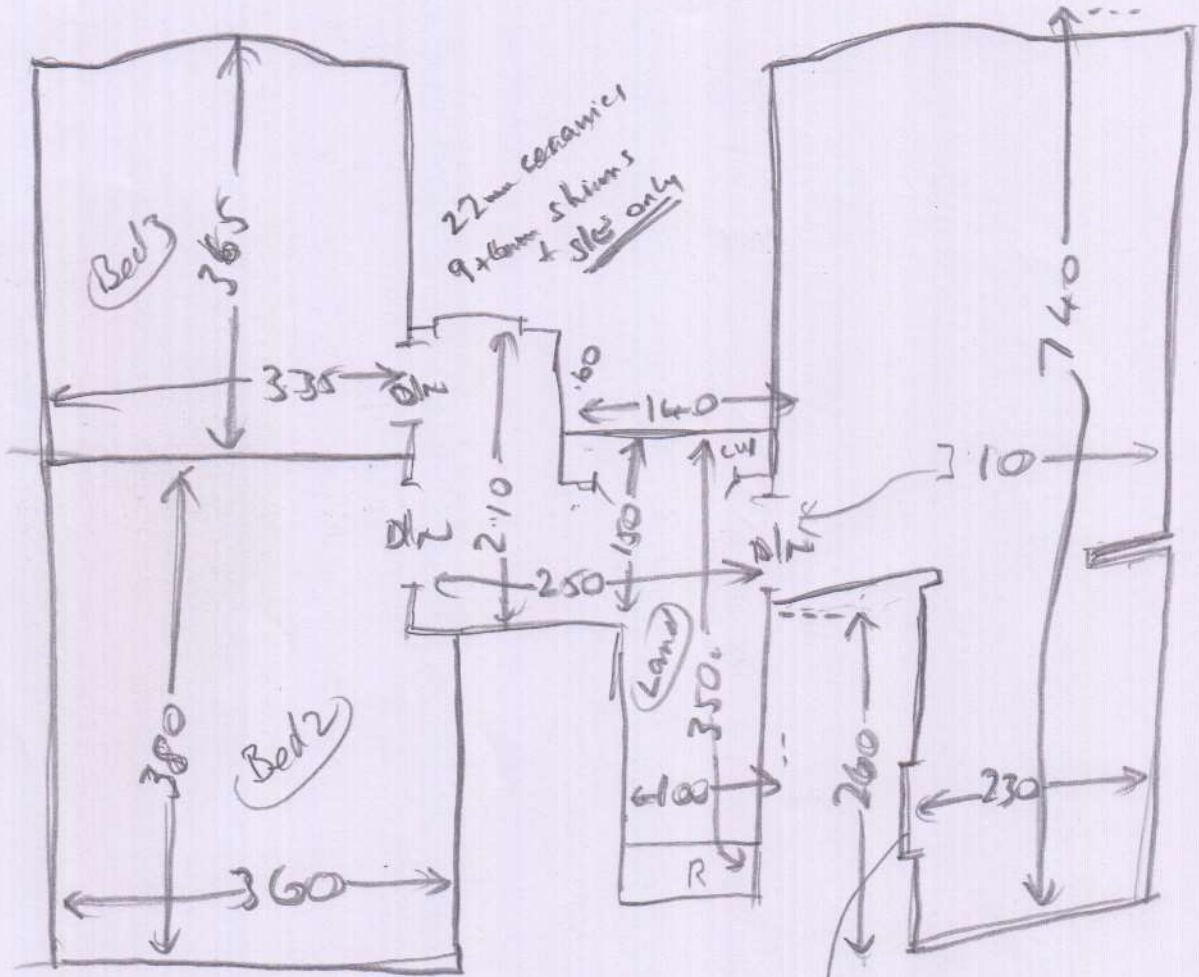

4m

R17008

Coombe Interiors  
 87 Church Road  
 Wimbledon  
 SW19 5AL

Sheet: of:  
 Havana HAV 04

- CLAM 7.55 x 4
- CLAM 4.20 x 4
- Bed 2 3.90 x 4
- Bed 3 3.75 x 4

R17008  
 Coombe Interior  
 87 Church Rd  
 SW1A

① 048 x 079

— 1/4 land 1.02 or 0.80

① 045 x 079

— 1/4 land 1.08 or 0.80

⑨ 045 x 079

WINDW 062 x 095

16mm ceramics  
 9mm skims + S/S only

all  
 empty  
 no wlp  
 needs slc