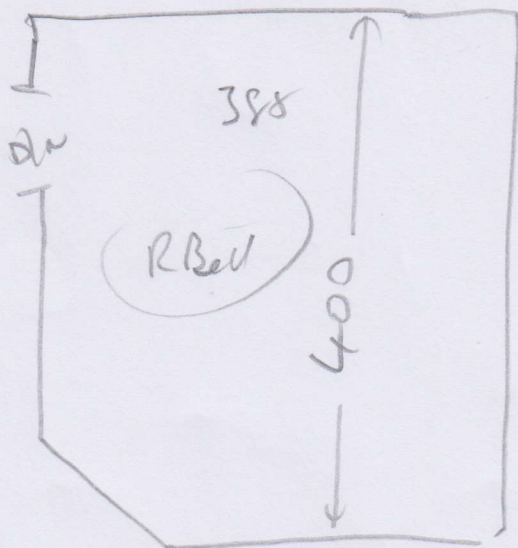

R17014.

Harbour.

97 Lepys Rd
SW20 8NW

Wood
no up
need sk
no mlp

Land 28mm ceramic 2 1/2 + 9 + 6mm stem

Wood
up
need sk
no mlp

Need extra
2 1/2 2

6mm 2
9mm 4

Show door

ceramic 30mm - 28mm
2 1/2 + 9 + 6mm stem

over 67cm

R/Land