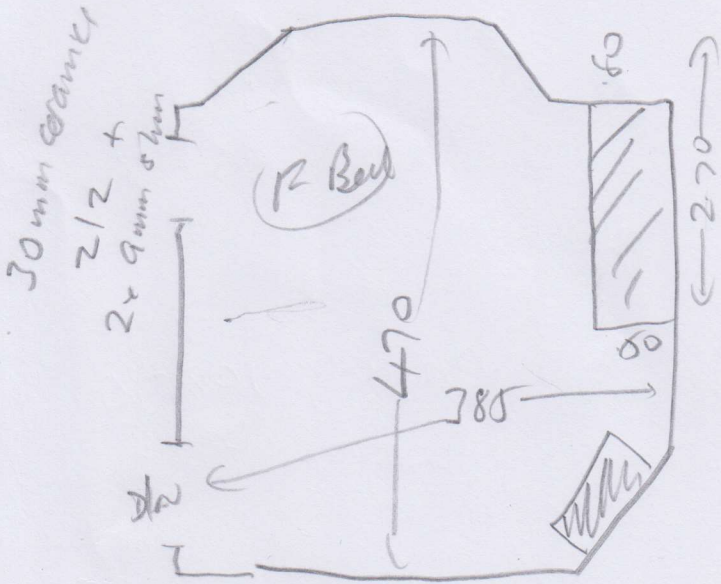

R17014.

Harbour.

97 Lepys Rd
SW20 8NW

Wood
no up
need sk
no mlp

Land 28mm ceramic 2 1/2 + 9 + 6mm stem

Wood
up
need sk
no mlp

Need extra
2 1/2 2

6mm 2
9mm 4

Show door

ceramic 30mm - 28mm
2 1/2 + 9 + 6mm stem

over 67cm

R/Land