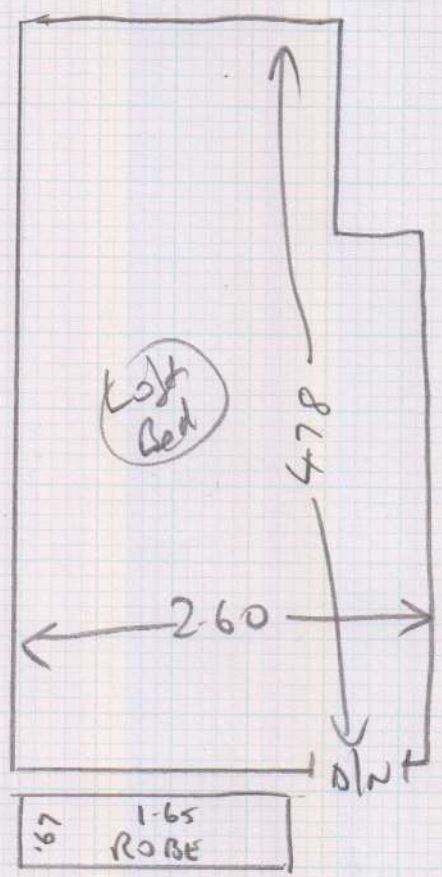

Part 1 of job

 R17030
 Job: MRS N LINFIELD
 No: 22 CROOKED BILLET
 Add: WIMBLEDON COMMON
 SW19 4RQ

Slocane Twist, 4231
 490 x 4

Layout

upst / down
 needs sledge

1011