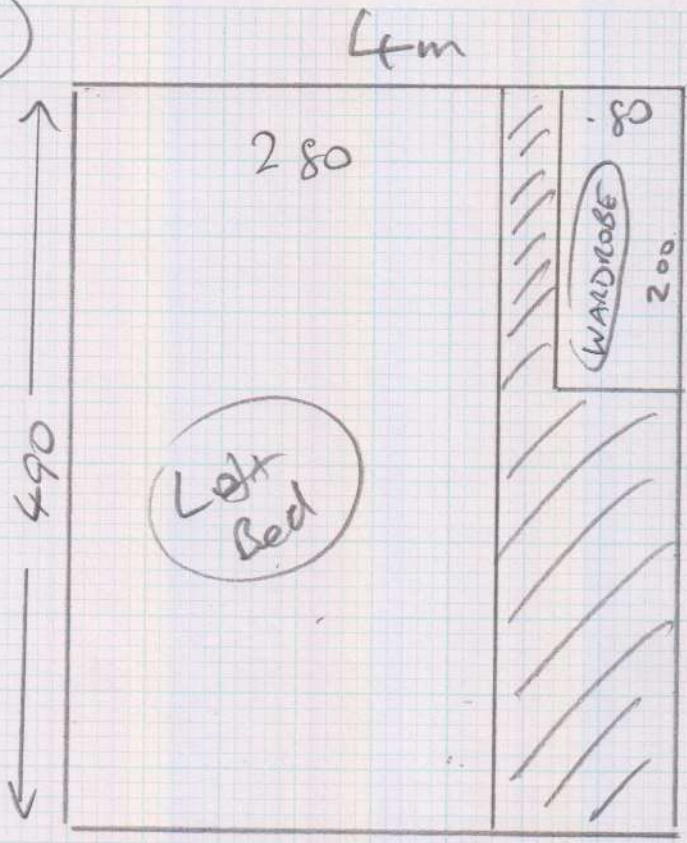

Part 1 of job

 R17030
 Job: MRS N LINFIELD
 No: 22 CROOKED BILLET
 Add: WIMBLEDON COMMON
 SW19 4RQ

Slocane Twist, 4231
 490 x 4

Layout

upst / down
 needs sledge

1011