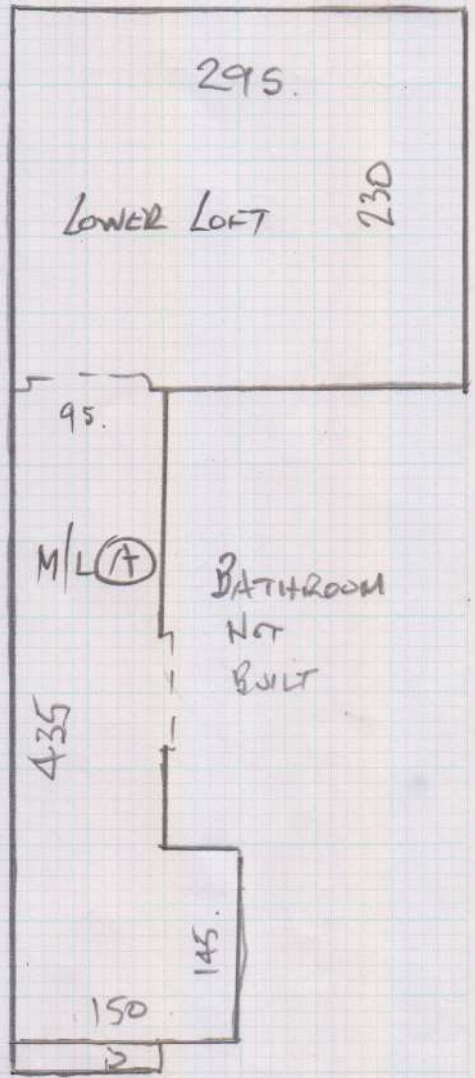

Job No: R17033
Name: LEYDEN - DUNBAR

Address: _____

Tel: _____

Sheet: _____ of: _____

REFIT LOWER
LANDING WHERE
NEW STAIRS BEGIN.

17111/25

17111/24

(10R2)

Layout

mrcarpet
 Job No: R17033
 Name: LEYDEN - DUNBAR
 Address:
 Tel:
 Sheet: of:

CHECK DIMENSIONS!

290
 145

 435

2022

7 @ 47 x 70 T/O
 B/W 47 x 90

RE-FIT THIS LANDING
 4M²