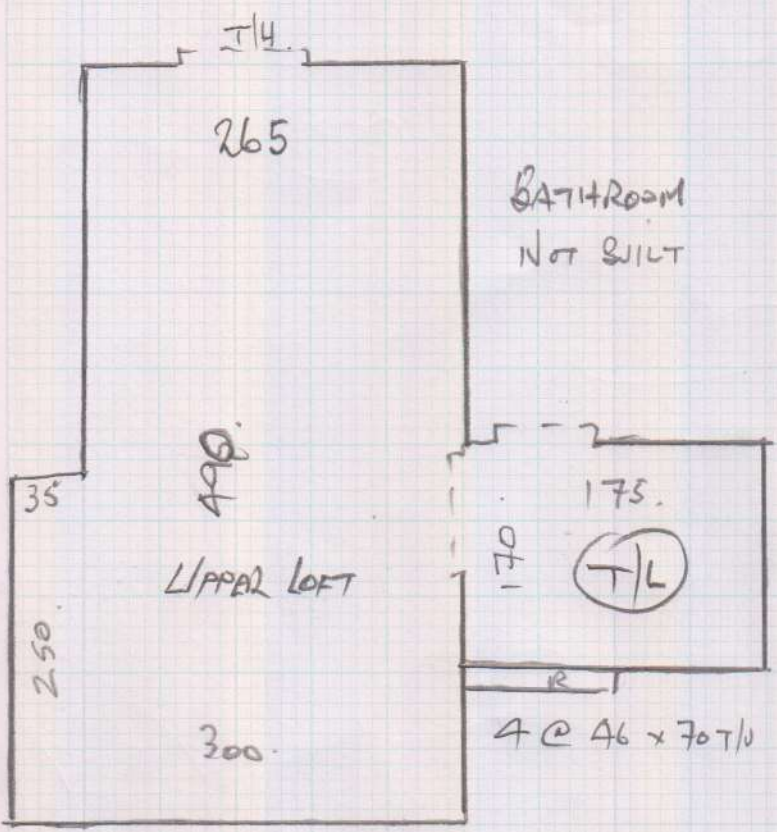

Job No: R17033
Name: LEYDEN - DUNBAR

Address: _____

Tel: _____

Sheet: _____ of: _____

REFIT LOWER
LANDING WHERE
NEW STAIRS BEGIN.

17111/25

17111/24

(10R2)

Layout

mrcarpet
 Job No: R17033
 Name: LEYDEN - DUNBAR
 Address:
 Tel:
 Sheet: of:

CHECK DIMENSIONS!

290
 145

 435

2022

7 @ 47 x 70 T/O
 B/W 47 x 90

RE-FIT THIS LANDING
 4M²