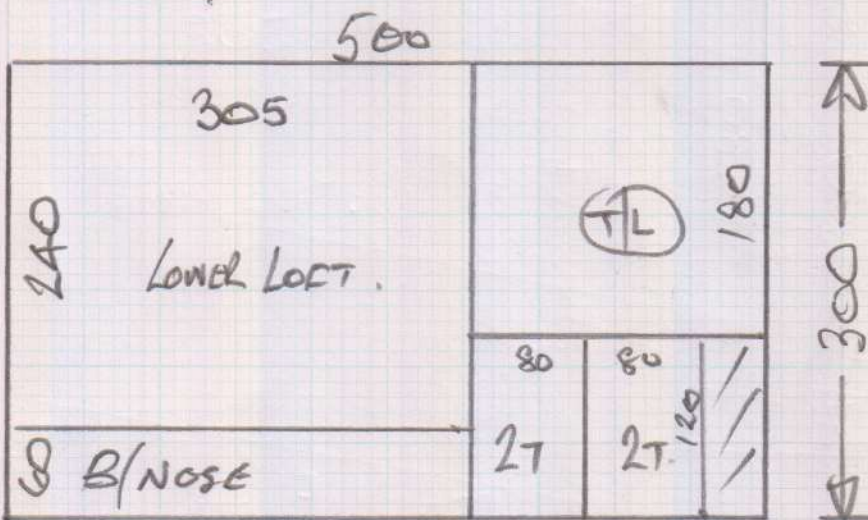

Job No: R17033
Name: LEYDEN - DUNBAR

Address: _____

Tel: _____

Sheet: _____ of: _____

REFIT LOWER
LANDING WHERE
NEW STAIRS BEGIN.

17111/25

17111/24

(10R2)

Layout

mrcarpet
 Job No: R17033
 Name: LEYDEN - DUNBAR
 Address:
 Tel:
 Sheet: of:

CHECK DIMENSIONS!

290
 145

 435

2022

7 @ 47 x 70 T/O
 B/W 47 x 90

RE-FIT THIS LANDING
 4M²