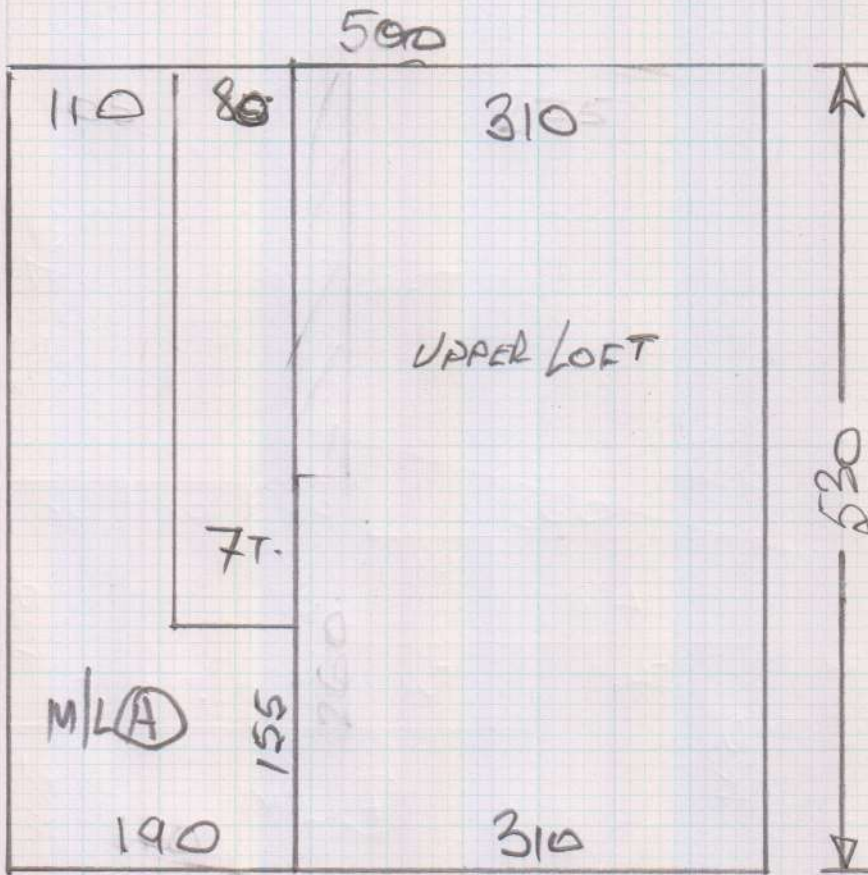

Job No: R17033
Name: LEYDEN - DUNBAR

Address: _____

Tel: _____

Sheet: _____ of: _____

REFIT LOWER
LANDING WHERE
NEW STAIRS BEGIN.

17111/25

17111/24

(10R2)

Layout

mrcarpet
 Job No: R17033
 Name: LEYDEN - DUNBAR
 Address:
 Tel:
 Sheet: of:

CHECK DIMENSIONS!

290
 145

 435

2022

7 @ 47 x 70 T/O
 B/W 47 x 90

RE-FIT THIS LANDING
 4M²