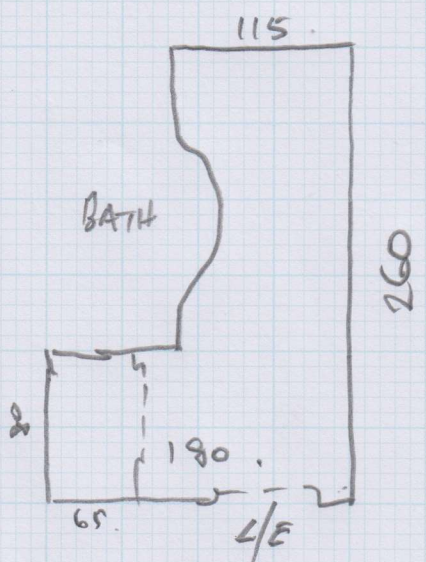

Job No: R17040
Name: BUCKLEY DWEN
Address: 20 Gave Road,
London
SW20 8JL
Tel:
Sheet: 1 of 1

270 x 200

VPLIPT CARPET

PREP TO BE 3MM H/BASH on top