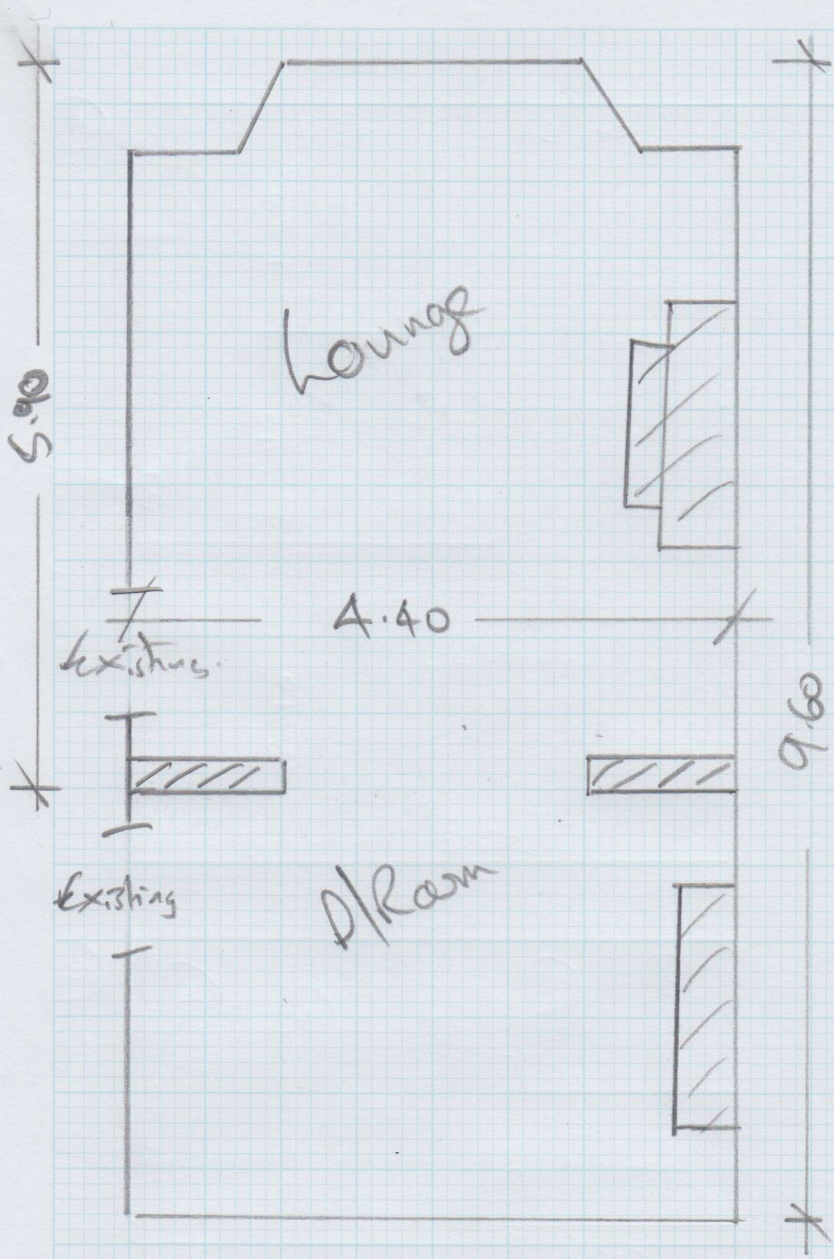

Job No: R17046
Name: Mr Freeman.
Address: 21 Kingfield Rd.
London
Tel: SW19 40D.
Sheet: 1 of 2

West End Prestige
Magnolia
9.75 x 4.57

Important Existing Carpet to
be uplifted + part fitted to
Customer's daughter's Bedroom.
READ NOTES RE UPLIFT
BEFORE CUTTING OLD
CARPET.

Job No: R17046

Name: Freeman

Address: See address's to left.

Tel:

Sheet: 2 of 2

Use the Carpet ^{+ Underlay from Uplift.} from the d/low end of the uplifted room. + Cut in Customer's daughter's bedroom in Putney Go to daughter's house after fitting lounge @ SW19.