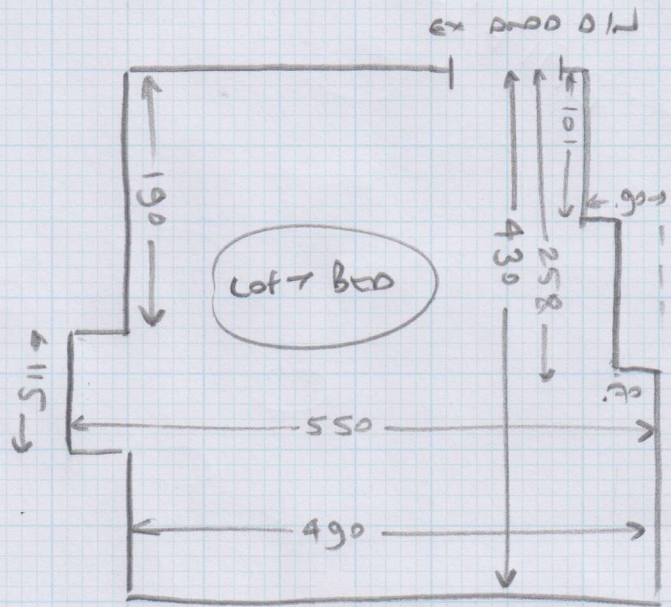

Job No: R170A7  
 Name: FRANCIS  
 Address: 18 Highbury Rd  
 SW19 7PR  
 Tel: 32555555  
 Sheet: 1 of 1

- WOOD FLOOR
- VLD CPT
- EX S/C
- CUSTOMER TO CLEAR ALL FURNITURE

Plan 1 4.40 x 5m  
22m<sup>2</sup>