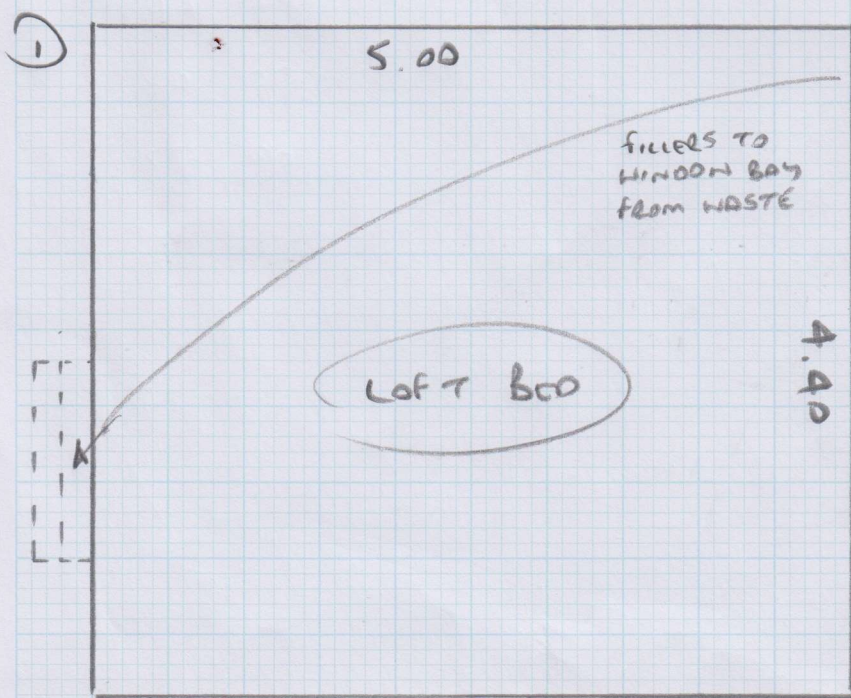

Job No: R170A7  
 Name: FRANCIS  
 Address: 18 Highbury Rd  
 SW19 7PR  
 Tel: 32555555  
 Sheet: 1 of 1

- WOOD FLOOR
- VLD CPT
- EX S/C
- CUSTOMER TO CLEAR ALL FURNITURE

Plan 1 4.40 x 5m  
22m<sup>2</sup>