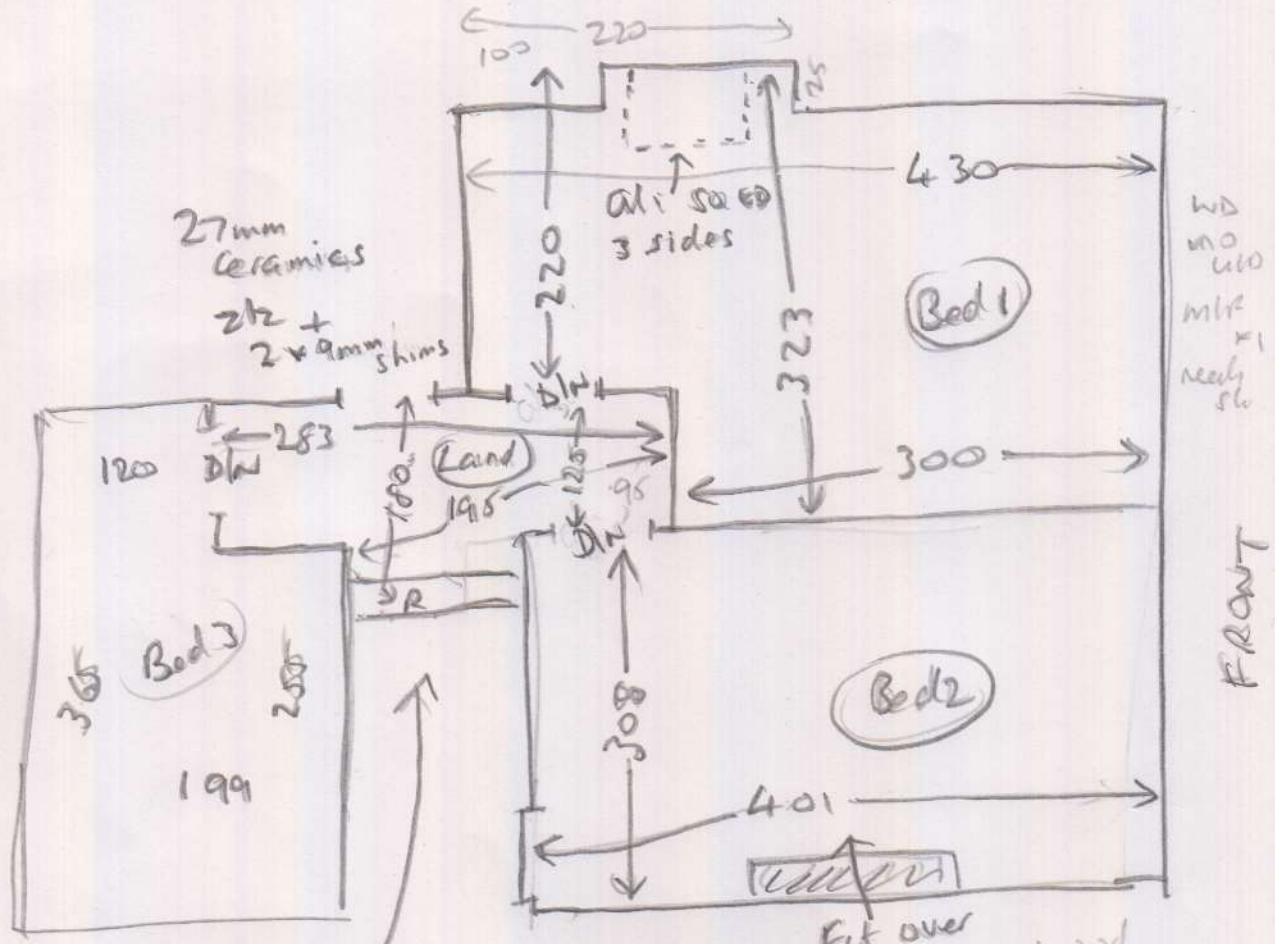

R17049
 MRS L. BOVINADON
 38 BURESTON ROAD
 RAYNES PARK
 SW20 8SX

Tel: TILWILY TILGOS
 440 x 4
 190 x 4
 410 x 4
 210 x 4

NOTE BED 1
 FIT ALL SQ EDGE AT
 FIRE HEARTH. Customer
 to fit tiles in side
 afterwards

4202 FEET FOR
 LAND + STAIRS

10R2

R17049
BOUNGDON

wood
no up
needs to
mtr 80

wood
no up
mtr 80
needs to

FRONT

Fit over
hearth

wood
no up
needs to
mtr 80

Land 180cm x 283

9 044 x 086

w1 071 x 1.08

w2 070 x 1.25

w3 067 x 1.05

wood
no up
needs

NO UPLIFT TO DO
ALL NEEDS SLEDGE

2022