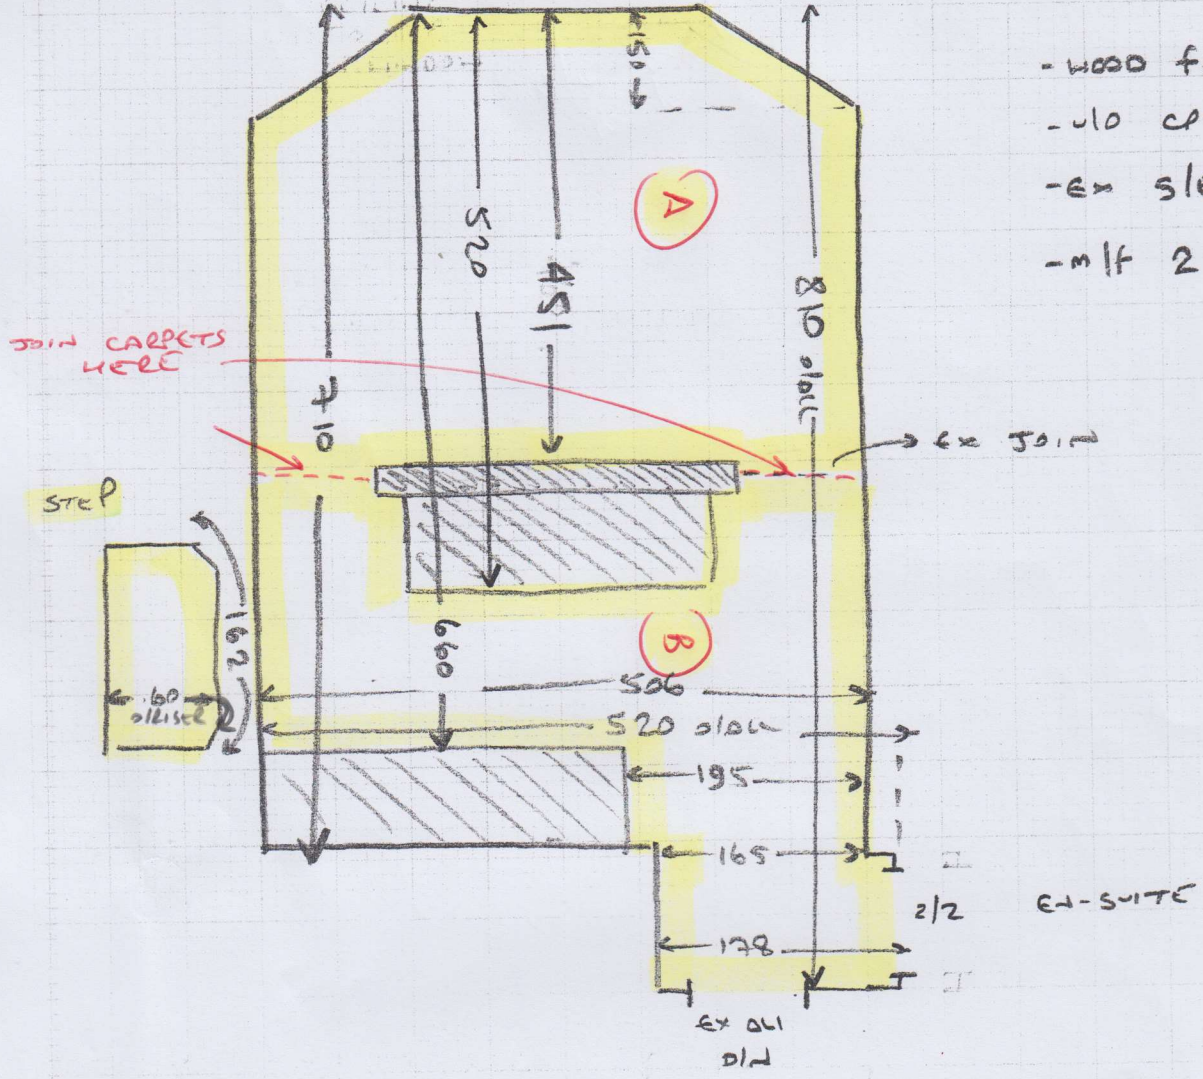

Job No: R17050.
 Name: CAROLIDES
 Address: Xeres
 Coombe Park.
 Tel: KT2 7 JB.
 Sheet: of:

- WOOD floor
- 110 CPT
- EX S/E
- m/f 2 UNITS

A = 5.20 x 4.57

B = 5.30 x 3.66 (WASTE TO STEP)