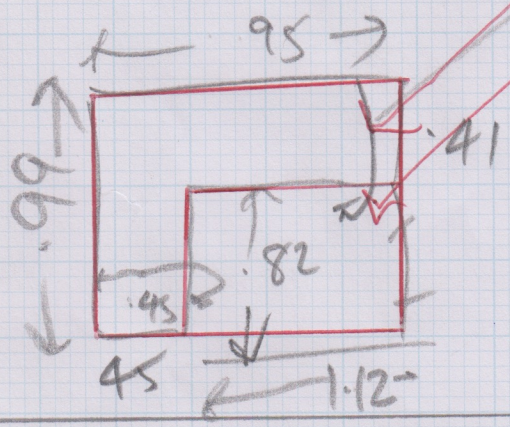

Job No: R17070
 Name: Clark
 Address: 196 Coombe Lane
 SW20 0QT
 Tel:
 Sheet: 2 of 3

Master Bed.
 Top floor.

en-suite
 tiles = 20mm
 high.

Fit Carpet with
 sledge up to bathroom
 tiles.

10 @ 72 + 1mm

- W1 . 60 x . 70
- W2 . 60 m x 1.01
- W3 . 60 m x . 87

NOT INCLUDED
 YET.

Job No: R17070
Name: Clark
Address: 196 Coombelane
SW200QT
Tel:
Sheet: 3 of 3

James' Bed