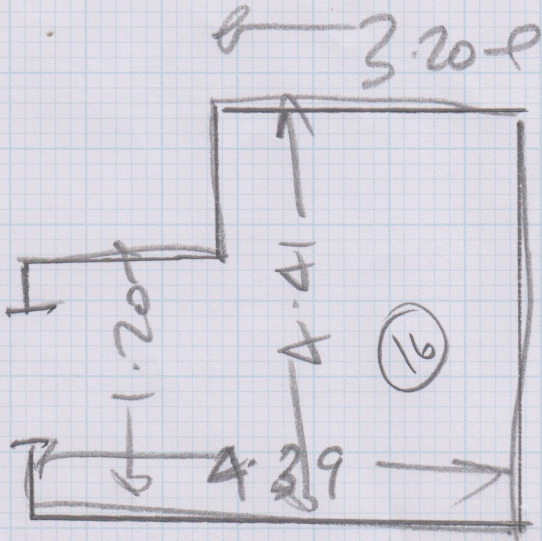

Job No: R17070
 Name: Clark
 Address: 196 Coombe Lane
 SW20 0QT
 Tel:
 Sheet: 2 of 3

Master Bed.
 Top floor.

en-suite
 tiles = 20mm
 high.

Fit Carpet with
 sledge up to bathroom
 tiles.

10 @ 72 + 1mm

- W1 . 60 x . 70
- W2 . 60 m x 1.01
- W3 . 60 m x . 87

NOT INCLUDED
 YET.

Job No: R17070
Name: Clark
Address: 196 Coombelane
SW200QT
Tel:
Sheet: 3 of 3

James' Bed