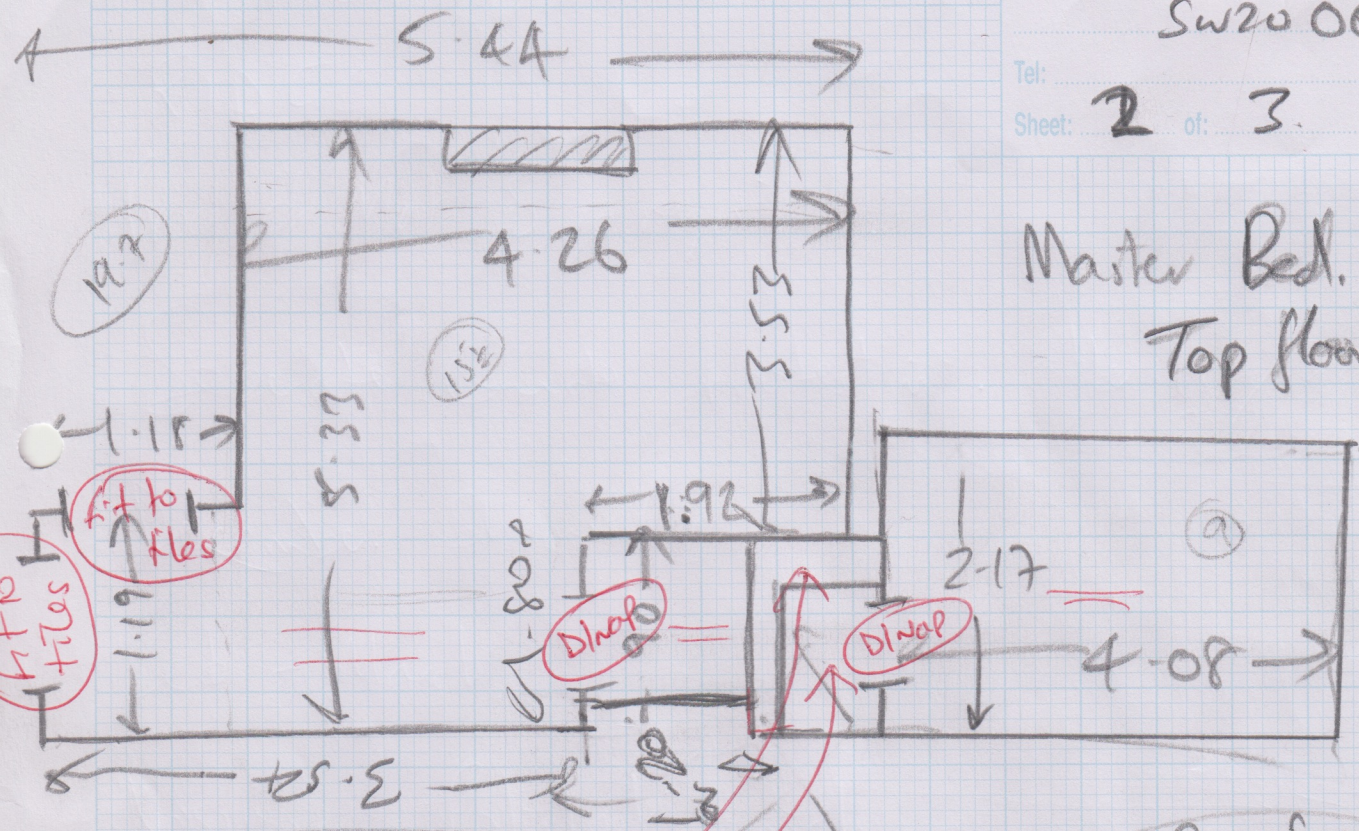

Job No: R17070
 Name: Clark
 Address: 196 Coombe Lane
 SW20 0QT
 Tel:
 Sheet: 2 of 3

Master Bed.
 Top floor.

en-suite
 tiles = 20mm
 high.

Fit Carpet with
 sledge up to bathroom
 tiles.

10 @ 72 + 1mm

- W1 . 60 x . 70
- W2 . 60 m x 1.01
- W3 . 60 m x . 87

NOT INCLUDED
 YET.

Job No: R17070
Name: Clark
Address: 196 Coombelane
SW200QT
Tel:
Sheet: 3 of 3

James' Bed