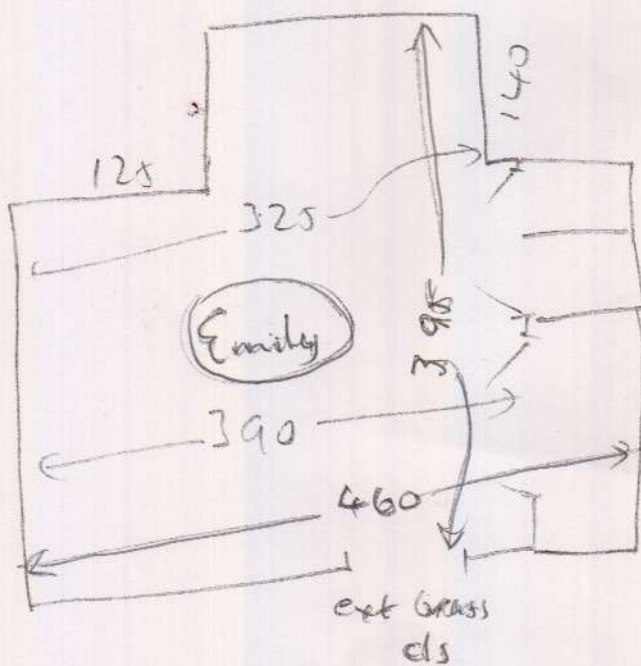

cl/low  
+  
Layout

R17078

MR A MORRIS  
3 COURTHOPE RD  
WIMBLEDON  
SW19 7RD

~~Emily~~

head  
ulo  
m/f (+2)  
ext slt

ROSIE: Lutworth LW25  
440 x 5

EMILY: Lutworth LW24  
470 x 4

LW25

~~Emily~~

head  
ulo  
ext slt  
m/f (+2)

LW24

10P1