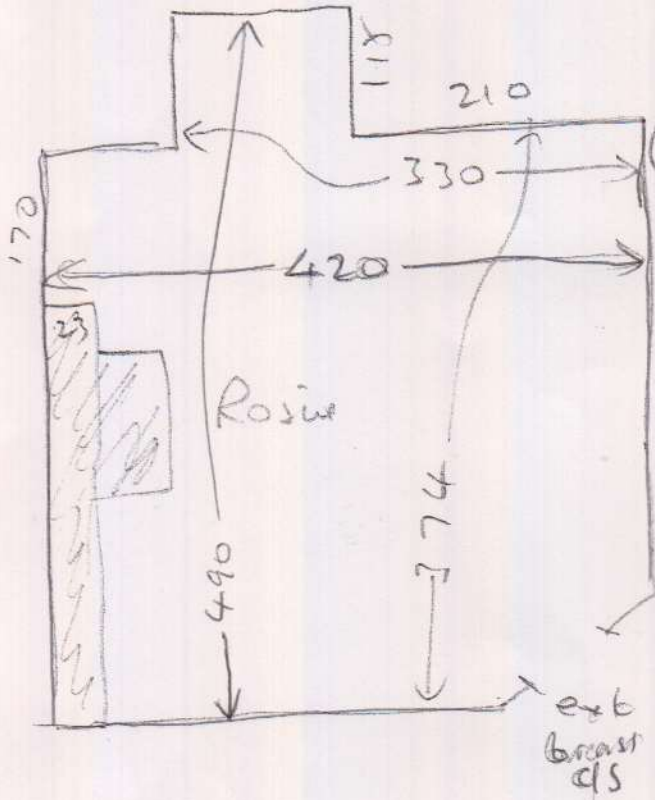

cl/low  
+  
Layout

R17078

MR A MORRIS  
3 COURTHOPE RD  
WIMBLEDON  
SW19 7RD

~~Emily~~

head  
ulo  
m/f (+2)  
ext slt

ROSIE: Lutworth LW25  
440 x 5

EMILY: Lutworth LW24  
470 x 4

LW25

~~Emily~~

head  
ulo  
ext slt  
m/f (+2)

LW24

10P1