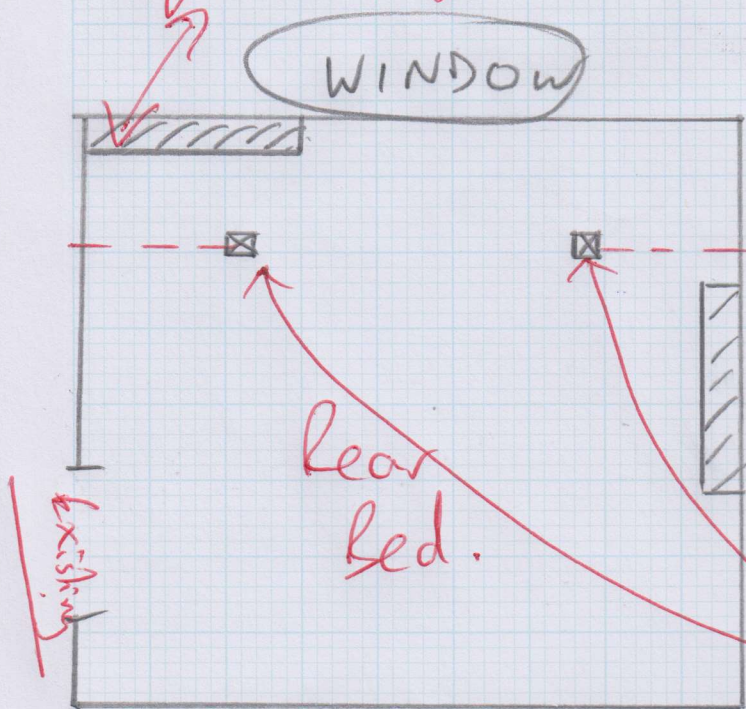

Return Small Ship waste  
to warehouse to be cut for  
squares for bed feet.

mrcarpet  
DESIGNS FOR FLOORS  
Job No: R17079  
Name: GLOVES.  
Address: 168 Queens Road.  
London.  
Tel: SW19 8LX.  
Sheet: 1 of 1

Slane Turf. SLO A237  
A. 50x4m.

NOTE 1

There are  
2 posts in room.  
Customer has requested  
seams to be positioned  
as PER PLAN.

NOTE 2

Also front bedroom fitted 27/5  
has a ridge in front of chest of drawers  
Please inspect + stretch / remove ridge  
possibly check underlay.