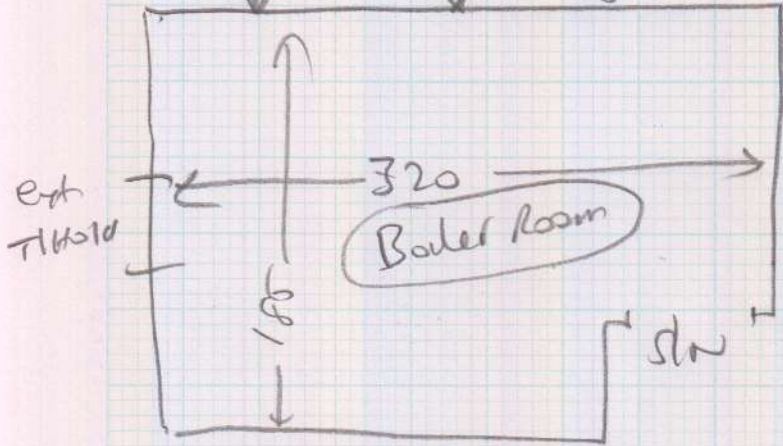

THIS SIDE  
Shelf Tow.

Fit sledge +

Place the carpet under shelf  
about 6"

R17082

JOHN K. WALL

7 Parkside Gardens

Address: Wokingham

RG19 5EY