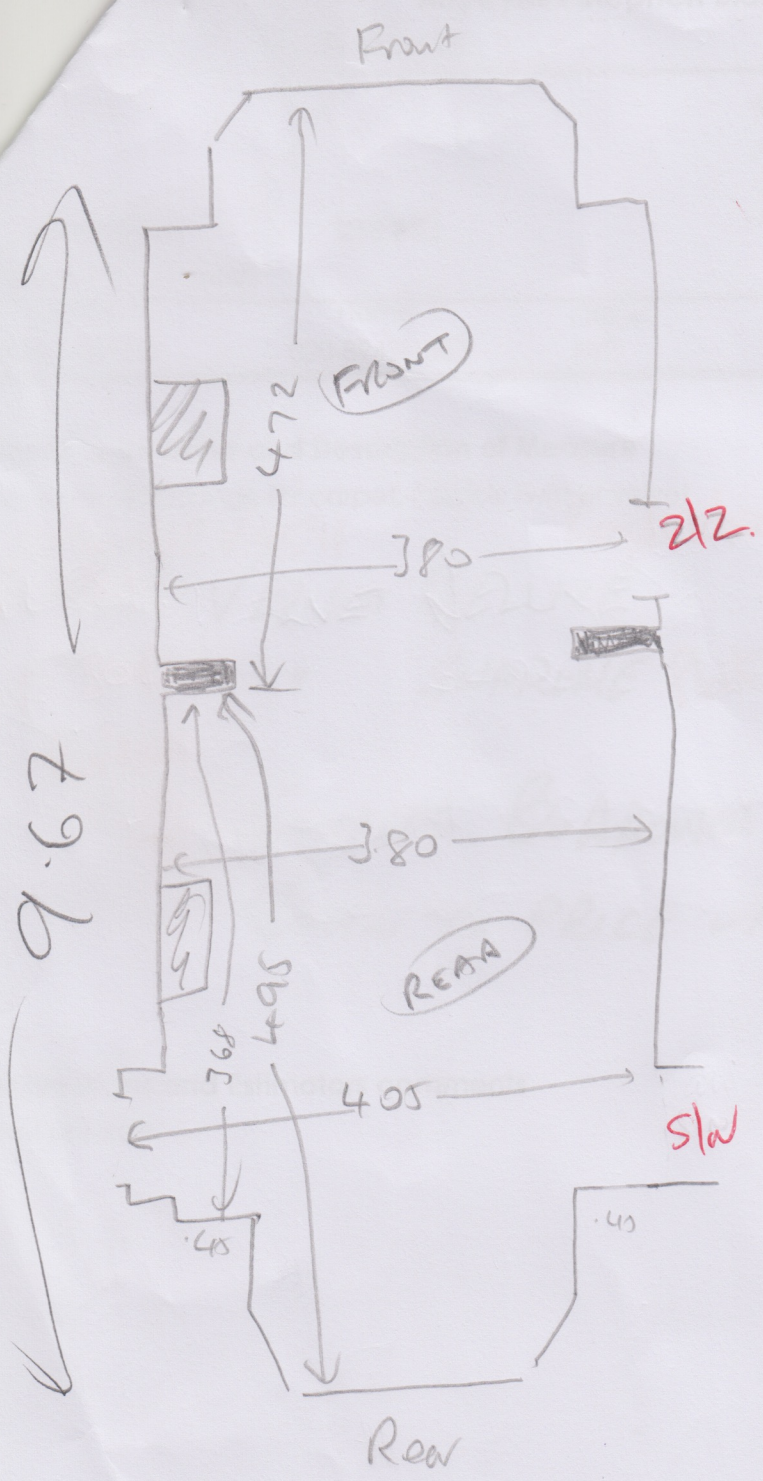

Job No: R17096
Name: Blake
Address: 5 High Drive
New Malden
KT3 3UJ
Tel:
Sheet: 1 of 2

9.85 x 4m

Velvet Supreme
SNP 304

2/2

R17096
 BLAKE.
 5 HIGH DRIVE
 NEWMARDEN
 KT33WJ

wood
 u/w ext wood flooring
 8mm thick
 headstb
 no mlf

wood
 u/w cpr
 extslr
 mlf(x3)

Ext wood floor with front
 lounge. Don't know if it
 is nailed or stuck.
 Might be better if customer
 builder does the uplift.

9.85 x 4m