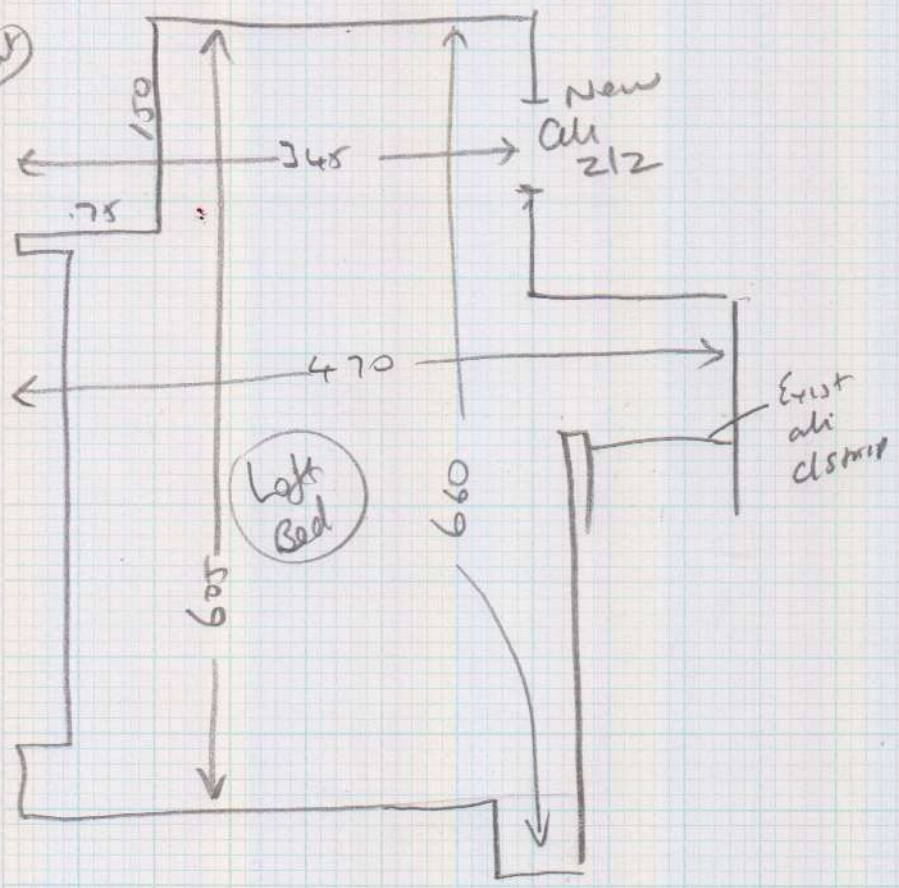

5m

C/Plan

R17118

Job No MISS F. YARDLEY  
 Name 3 PRINCE GEORGES AVE  
 Address R. PARK  
 SW20 8BQ

Tel:  
 Sheet Ludworth LW20  
 6.70 x 5m

Layout

Existing sledge  
 Existing c/strip  
 Needs a/c 212