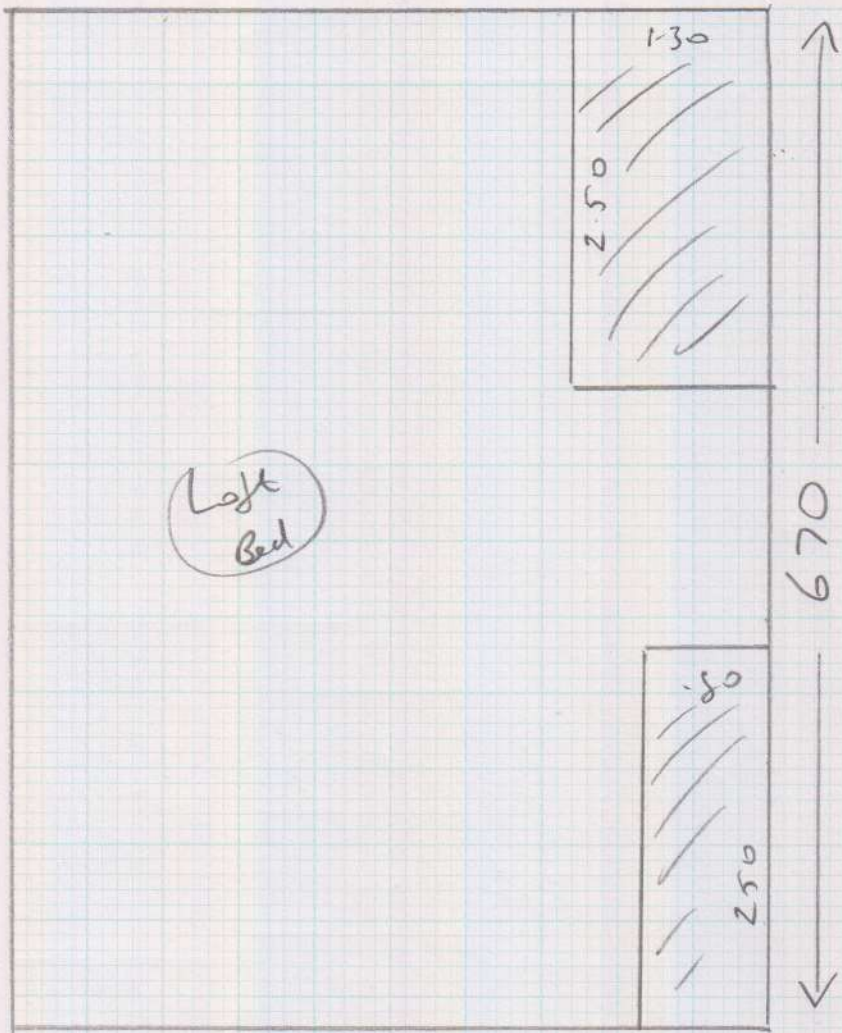

5m

C/Plan

R17118

Job No MISS F. YARDLEY  
 Name 3 PRINCE GEORGES AVE  
 Address R. PARK  
 SW20 8BQ

Tel:  
 Sheet Ludworth LW20  
 6.70 x 5m

Layout

Existing sledge  
 Existing c/strip  
 Needs a/c 212