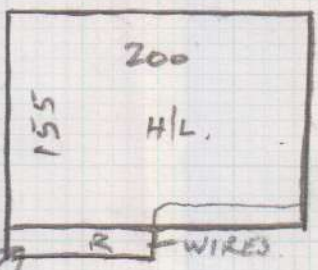

(1 of 2)

Layout

mrcarpets
Job No: R16905
Name: PANDYA
Address:
Tel:
Sheet: of:

will be x 76

2 @ 46 x 87 TL
B/N 46 x 110 ← FIT FULLY

11 @ 44 x 55cm Runner

Fully fit top runner in order to cover wires

2 of 2