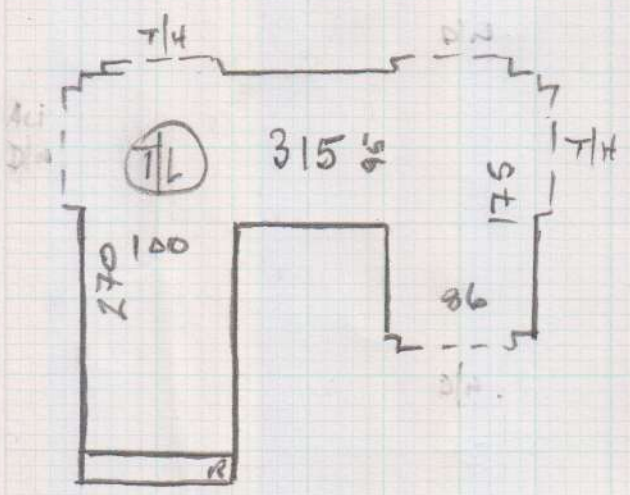

C/plan

Runners already cut + taped

Runners 55cm wide, edge taped (1" showing)

mir carpet R16905

Mrs. PANDYA
13 The moat
New Malden
KT3 4SB

Tel:

Sheet: of:

Eltham NTELT 18
415 x 4

(1 of 2)

Layout

mrcarpets
Job No: R16905
Name: PANDYA
Address:
Tel:
Sheet: of:

will be x 76

2 @ 46 x 87 TL
B/N 46 x 110 ← FIT FULLY

11 @ 44 x 55cm Runner

Fully fit top runner in order to cover wires

2 of 2