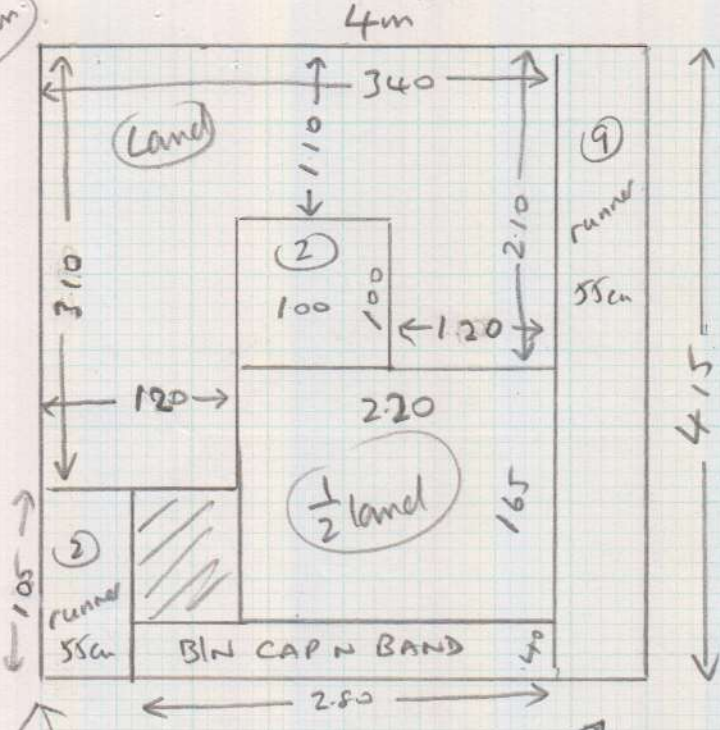

C/plan

Runners already cut + taped

Runners 55cm wide, edge taped (1" showing)

mir carpet R16905

Mrs. PANDYA
13 The moat
New Malden
KT3 4SB

Tel:

Sheet: of:

Eltham NTELT 18
415 x 4

(1 of 2)

Layout

mrcarpets
Job No: R16905
Name: PANDYA
Address:
Tel:
Sheet: of:

will be x 76

2 @ 46 x 87 TL
B/N 46 x 110 ← FIT FULLY

11 @ 44 x 55cm Runner

Fully fit top runner in order to cover wires

2 of 2