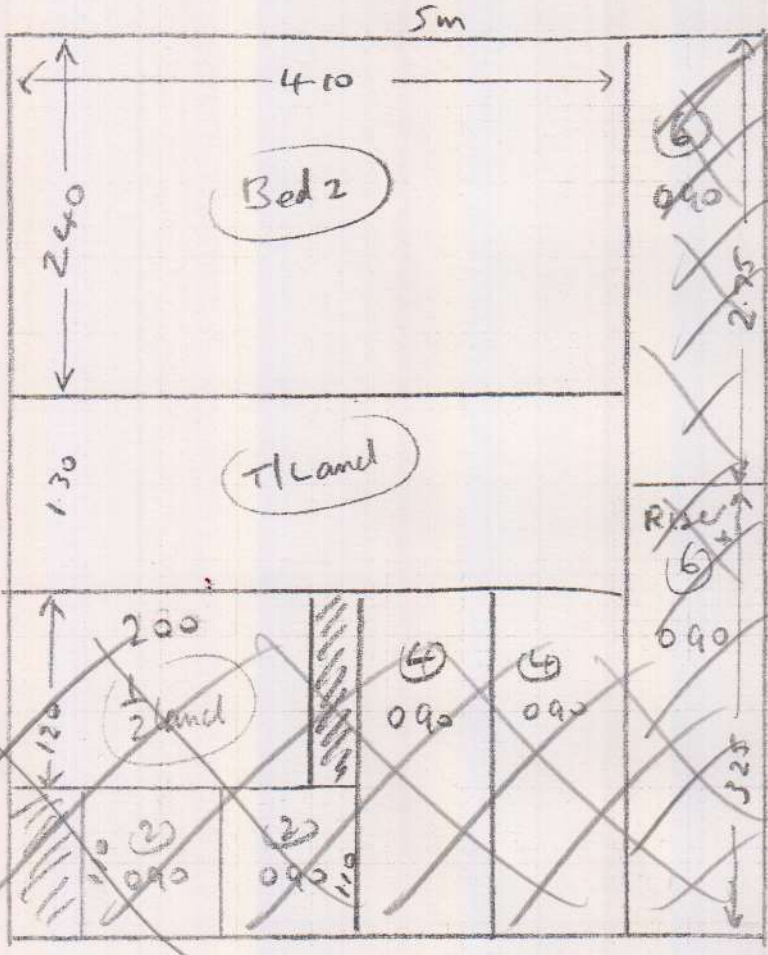

CLANN

R16952  
 MRS A CRAVIOTO  
 21 BLENHEIM Gdns  
 KINGSTON  
 KT2 7BN

Woburn, NTW08-05

Bed 3 + cupboard 2.30 x 5  
 c/c PLAN 4.70 x 5  
 c/c PLAN 6.00 x 5

W/LAY  
 10mm PU for bedrooms  
 + Top land  
 4.20 for stairs +  
 1/2 land

PART 1  
OF JOB

3 Beds, including  
 wardrobes + TL

(1 of 2)

Layout

PART 1  
OR 535

3 Beds including  
wardrobe + TL

R16952

Mrs A CRAVIOTO  
21 BLENHEIM Gdns  
KINGSTON  
KT2 7BN

TOP STAIRS

~~6) 0.44 x 0.79~~

~~1/2 land 1.0502 x 1.80~~

~~6) 0.44 x 0.79~~

Riser 0.20 x 0.79

~~6) 0.44 x 0.79~~

~~1/2 land 1.0502 x 1.80~~

~~6) 0.44 x 0.79~~

BOTTOM STAIRS

Seam carpets at  
all 3 bedroom doors

2.0R2