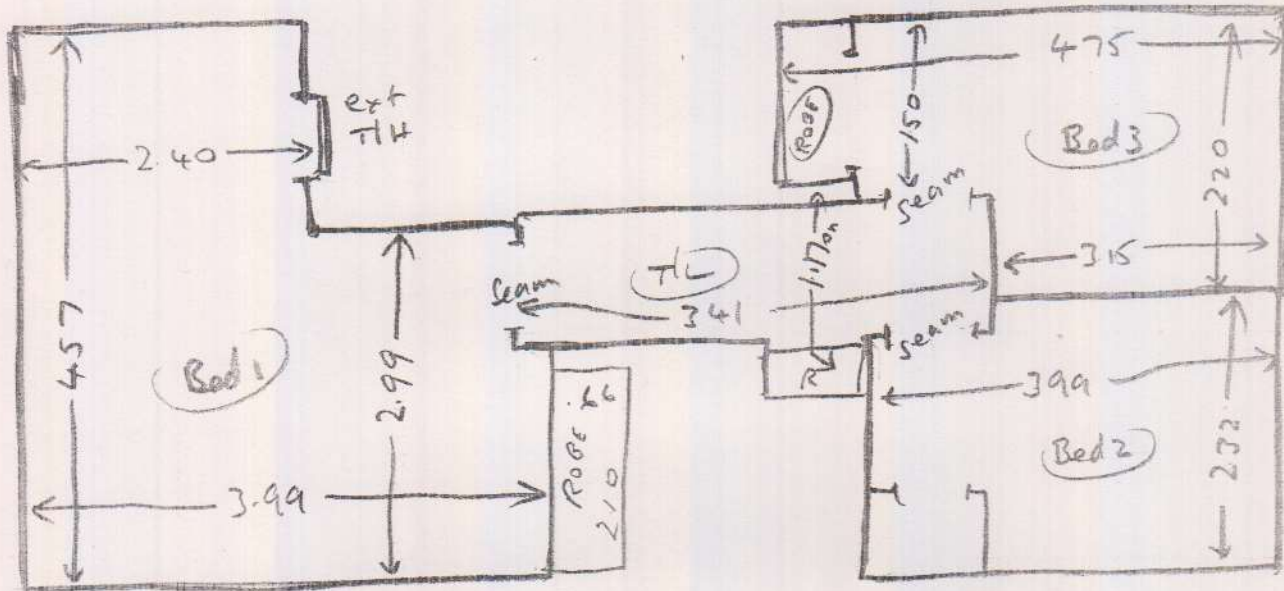

CLANN

R16952  
 MRS A CRAVIOTO  
 21 BLENHEIM Gdns  
 KINGSTON  
 KT2 7BN

Woburn, NTW08-05

Bed 3 + cupboard 2.30 x 5  
 c/c PLAN 4.70 x 5  
 c/c PLAN 6.00 x 5

W/LAY  
 10mm PU for bedrooms  
 + Top land  
 4.20 for stairs +  
 1/2 land

PART 1  
OF JOB

3 Beds, including  
 wardrobes + TL

(1 of 2)

Layout

PART 1  
OR 535

3 Beds including  
wardrobe + TL

R16952

Mrs A CRAVIOTO  
21 BLENHEIM Gdns  
KINGSTON  
KT2 7BN

TOP STAIRS

~~6) 0.44 x 0.79~~

~~1/2 land 1.0502 x 1.80~~

~~6) 0.44 x 0.79~~

Riser 0.20 x 0.79

~~6) 0.44 x 0.79~~

~~1/2 land 1.0502 x 1.80~~

~~6) 0.44 x 0.79~~

BOTTOM STAIRS

Seam carpets at  
all 3 bedroom doors

2.0R2