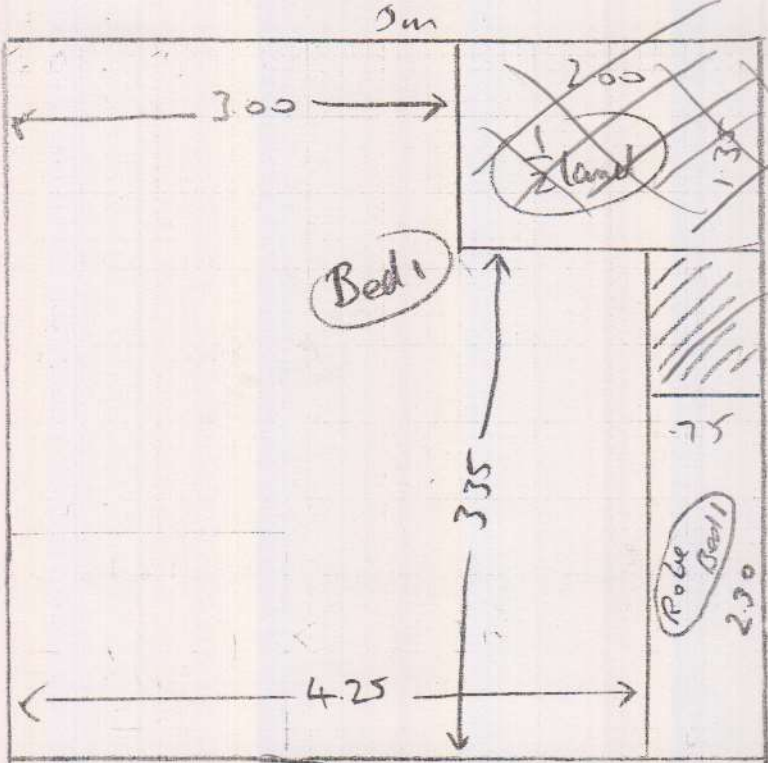

CLANN

R16952  
 MRS A CRAVIOTO  
 21 BLENHEIM Gdns  
 KINGSTON  
 KT2 7BN

Woburn, NTW08-05

Bed 3 + cupboard 2.30 x 5  
 c/c PLAN 4.70 x 5  
 c/c PLAN 6.00 x 5

W/LAY  
 10mm PU for bedrooms  
 + Top land  
 4.20 for stairs +  
 1/2 land

PART 1  
OF JOB

3 Beds, including  
 wardrobes + TL

(1 of 2)

Layout

PART 1  
OR 535

3 Beds including  
wardrobe + TL

R16952

Mrs A CRAVIOTO  
21 BLENHEIM Gdns  
KINGSTON  
KT2 7BN

TOP STAIRS

~~6) 0.44 x 0.79~~

~~1/2 land 1.0502 x 1.80~~

~~6) 0.44 x 0.79~~

Riser 0.20 x 0.79

~~6) 0.44 x 0.79~~

~~1/2 land 1.0502 x 1.80~~

~~6) 0.44 x 0.79~~

BOTTOM STAIRS

Seam carpets at  
all 3 bedroom doors

2.0R2