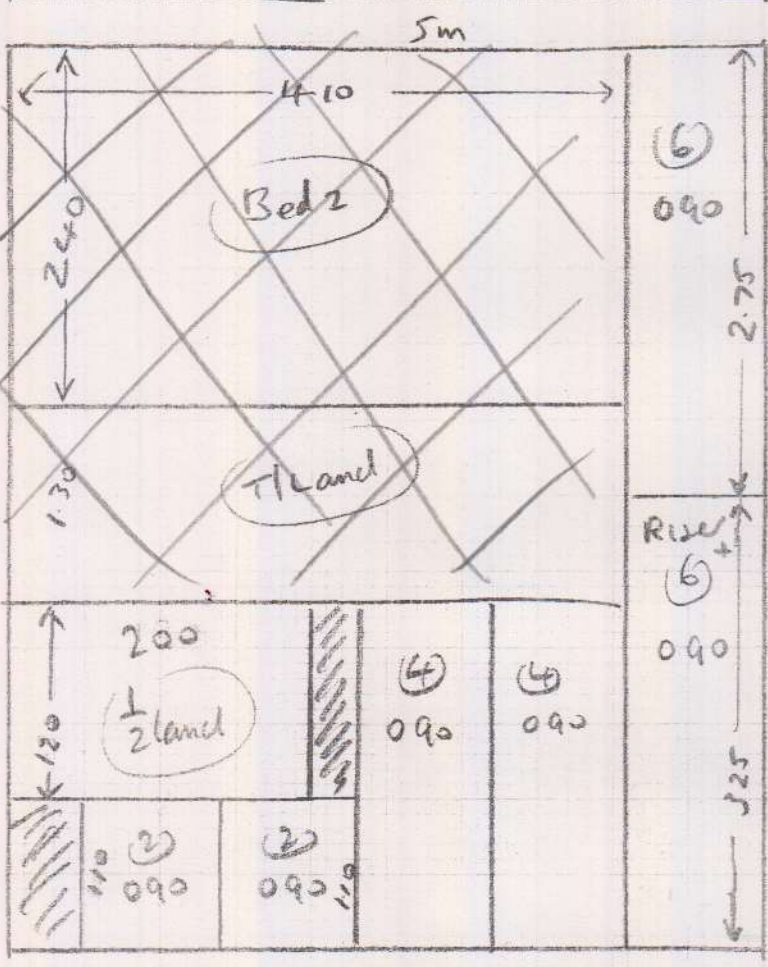

CLAMP

R16952

Mrs A CRAVIOTO
21 BLENHEIM Gdns
KINGSTON
KT2 7BN

Woburn, NTW08-05

Bed 3 + cupboard 2.30 x 5

CLAMP 4.70 x 5

CLAMP 6.00 x 5

ULRAY

10mm PU for bedrooms
+ Top land
4.202 for stairs +
1/2 land

PART 2 OF JOB

Stairs + 1/2 lands

(1 of 2)