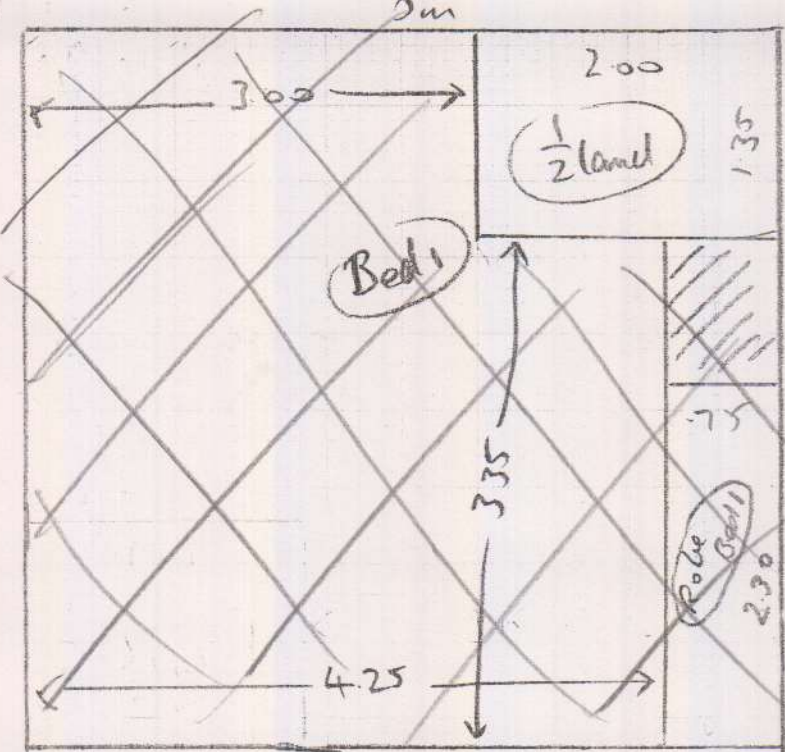

CLAMP

R16952

Mrs A CRAVIOTO
21 BLENHEIM Gdns
KINGSTON
KT2 7BN

Woburn, NTW08-05

Bed 3 + cupboard 2.30 x 5

CLAMP 4.70 x 5

CLAMP 6.00 x 5

ULRAY

10mm PU for bedrooms
+ Top land
4.202 for stairs +
1/2 land

PART 2 OF JOB

Stairs + 1/2 lands

(1 of 2)