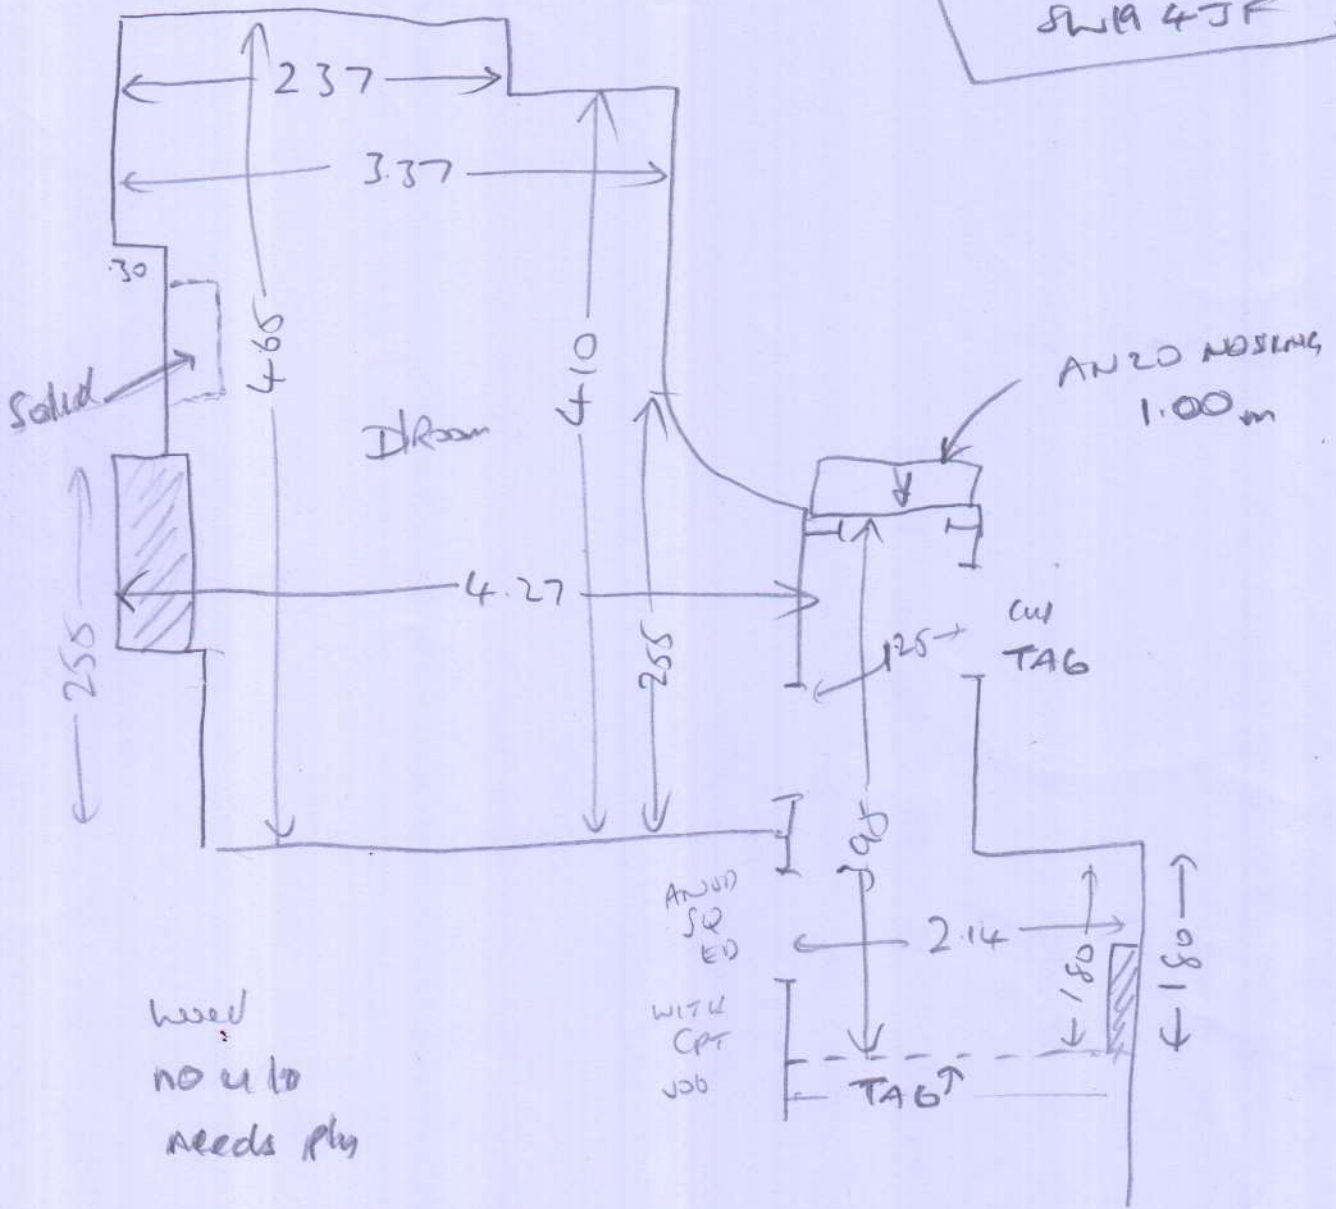

R17009

Mrs T. LANGRISH  
136 Worple Road  
Brimbleton  
SW19 4JF

wood  
no u to  
needs ply

Put stop gap 700 all over

(10PI)