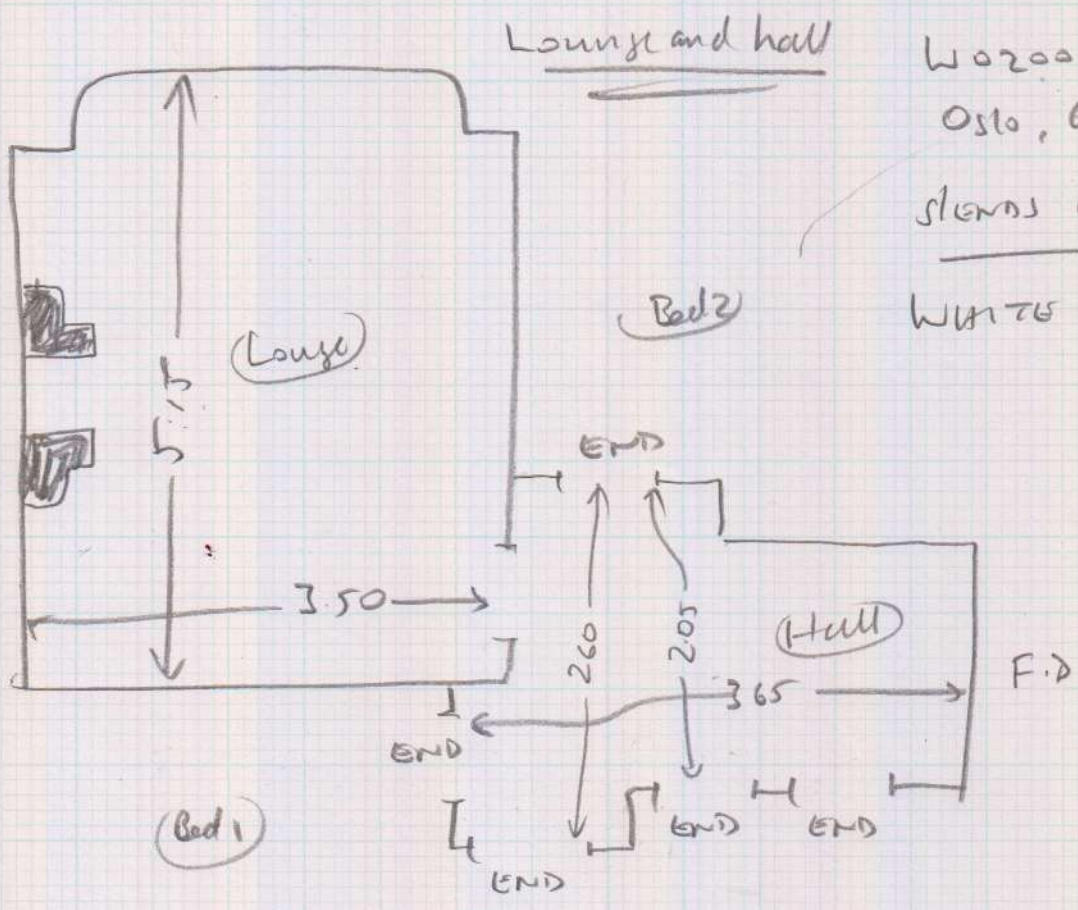

R17093

MISS R. ROBERTSON  
74 EDGE HILL COURT  
EDGE HILL  
WIMBLEDON  
SW19 4LW

Bed 1 3.20 x 3.95

Bed 2 3.25 x 3.35

EXIST STAIRS

Sheet: of:  
Tivehan, T1U909  
3.35 x 4m  
3.35 x 4m

Lounge and hall

W0200-02

Ostlo, Atlantic Oil

stairs Atlantic oil

WHITE SCOTIA

(1.021)

Kevin Glad

9/2/16 - 11/2/16