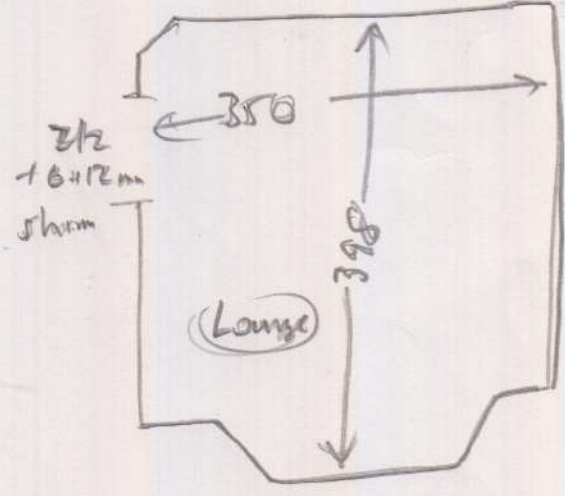

R17171 per
 Mrs T. HOPE
 55 BONNER HILL RD
 KINGSTON
 KT1 3EU

Havana, Hav. 03
 Fbed 3.50 x 4m
 Rbed 3.50 x 4m
 Lounge 3.60 x 4m

Take waste to site + ask customer if she wants it (2.90 x 1.20)

(10P2)

Layout

Answer

R17171

Mrs T. Hope
55 Bonner Hill Road
Kington
KT1 3EU

all
wood
no wls
needs sk
no mtr

1/4 land 11200 x 079

(13) 042 x 079

Blu 045 x 095

(2012)