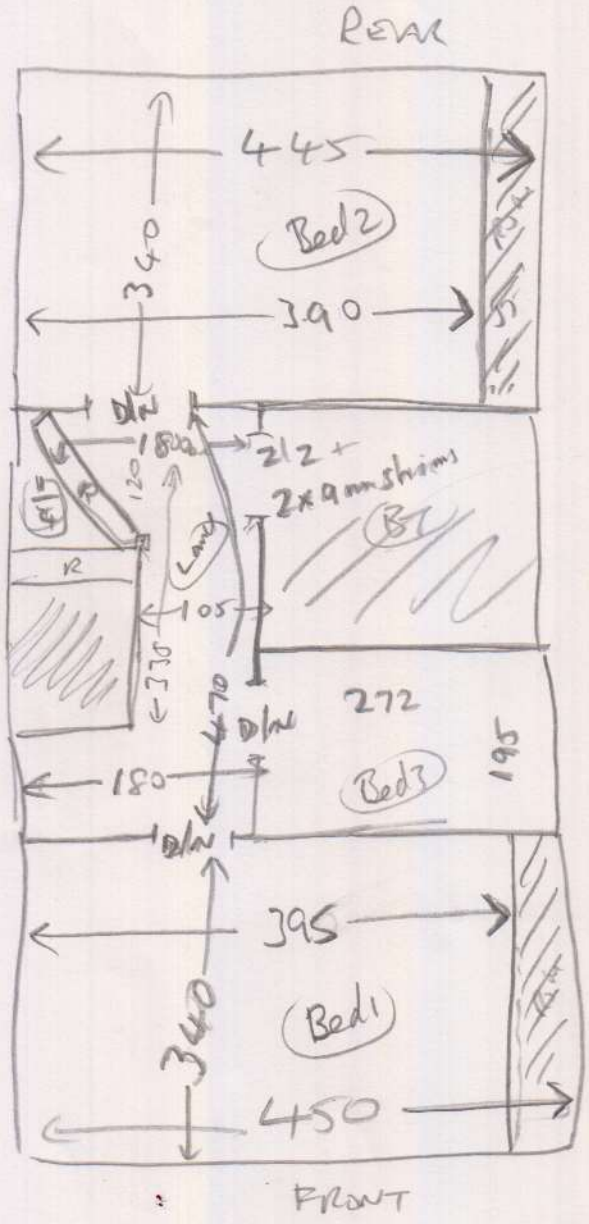

R17171 per
 Mrs T. HOPE
 55 BONNER HILL RD
 KINGSTON
 KT1 3EU

Havana, Hav. 03
 Fbed 3.50 x 4m
 Rbed 3.50 x 4m
 Lounge 3.60 x 4m

Take waste to site + ask customer if she wants it (2.90 x 1.20)

(10P2)

Layout

Answer

R17171

Mrs T. Hope
55 Bonner Hill Road
Kington
KT1 3EU

all
wood
no wls
needs sk
no mtr

1/4 land 11200 x 079

(13) 042 x 079

Blu 045 x 095

(2012)