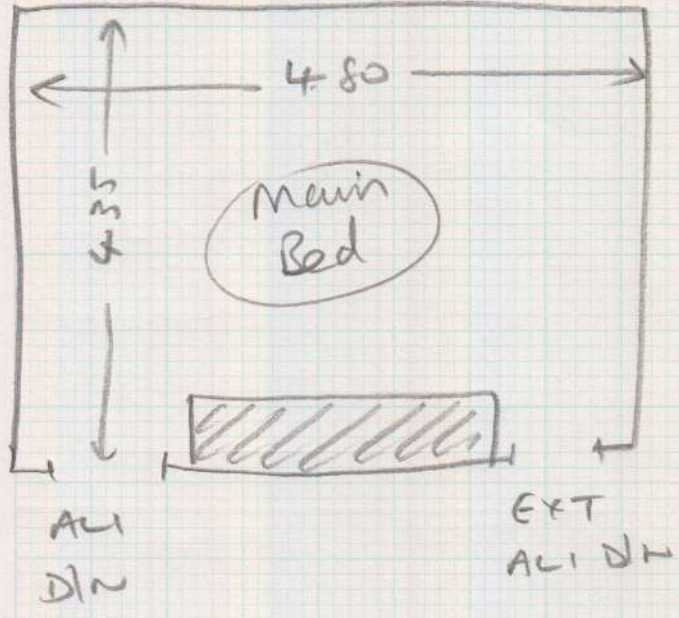

mir carpet  
R17184

Job: Mrs J. ARCHER  
Name: 6 BATHAM ROAD  
Address: WIMBLEDON  
SW20 0EU

Tel:  
Velvet Deluxe DEL 887  
445 x 5

EXISTING SLEDGE  
NEEDS 1 NEW D/WAY

1 or 1