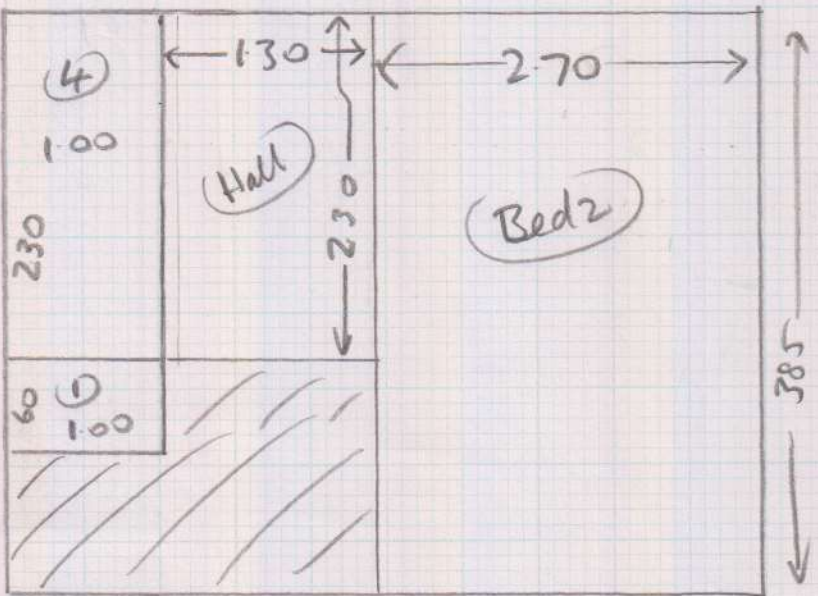

Sm

R17188

Job No: H J. PROPERTY MAN.
 Name: MID FLAT
 Address: 28 TANKERVILLE RD
 STREATHAM COMMON
 SW16 5LL

Reynolds Trident Weather
 Twist, Porsridge

4.90 x 5
 4.10 x 5
 3.85 x 5

1.023

MIDDLE FLAT.

R17188pet

H/I Property Man.
MID FLAT
28 Tankerville Road

Tel: SW16 5LL

Sheet: of:

- 4 @ 45 x 80
- 1 @ 190 x 95 FEET.
- 1 @ 50 x 90.

2083

Job: H/S Property Man
MID FLAT
28 Tankerville Rd

Tel: SW16 5LL

Sheet: of

D/W FRONT DOOR

3 of 3