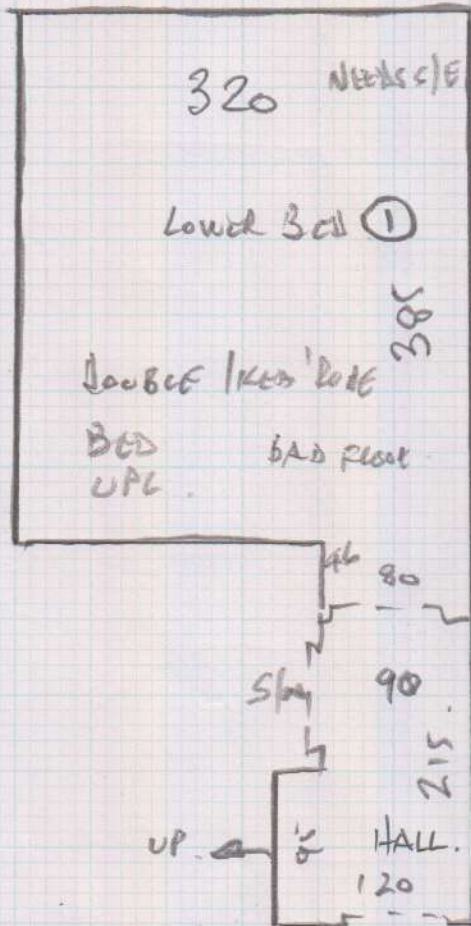

Sm

R17188

Job No: H J. PROPERTY MAN.
 Name: MID FLAT
 Address: 28 TANKERVILLE RD
 STREATHAM COMMON
 SW16 5LL

Reynolds Trident Weather
 Twist, Porsridge

4.90 x 5
 4.10 x 5
 3.85 x 5

1.023

MIDDLE FLAT.

R17188pet

H/I Property Man.
MID FLAT
28 Tankerville Road

Tel: SW16 5LL

Sheet: of:

- 4 @ 45 x 80
- 1 @ 190 x 95 FEET.
- 1 @ 50 x 90.

2083

Job: H/S Property Man
MID FLAT
28 Tankerville Rd

Tel: SW16 5LL

Sheet: of