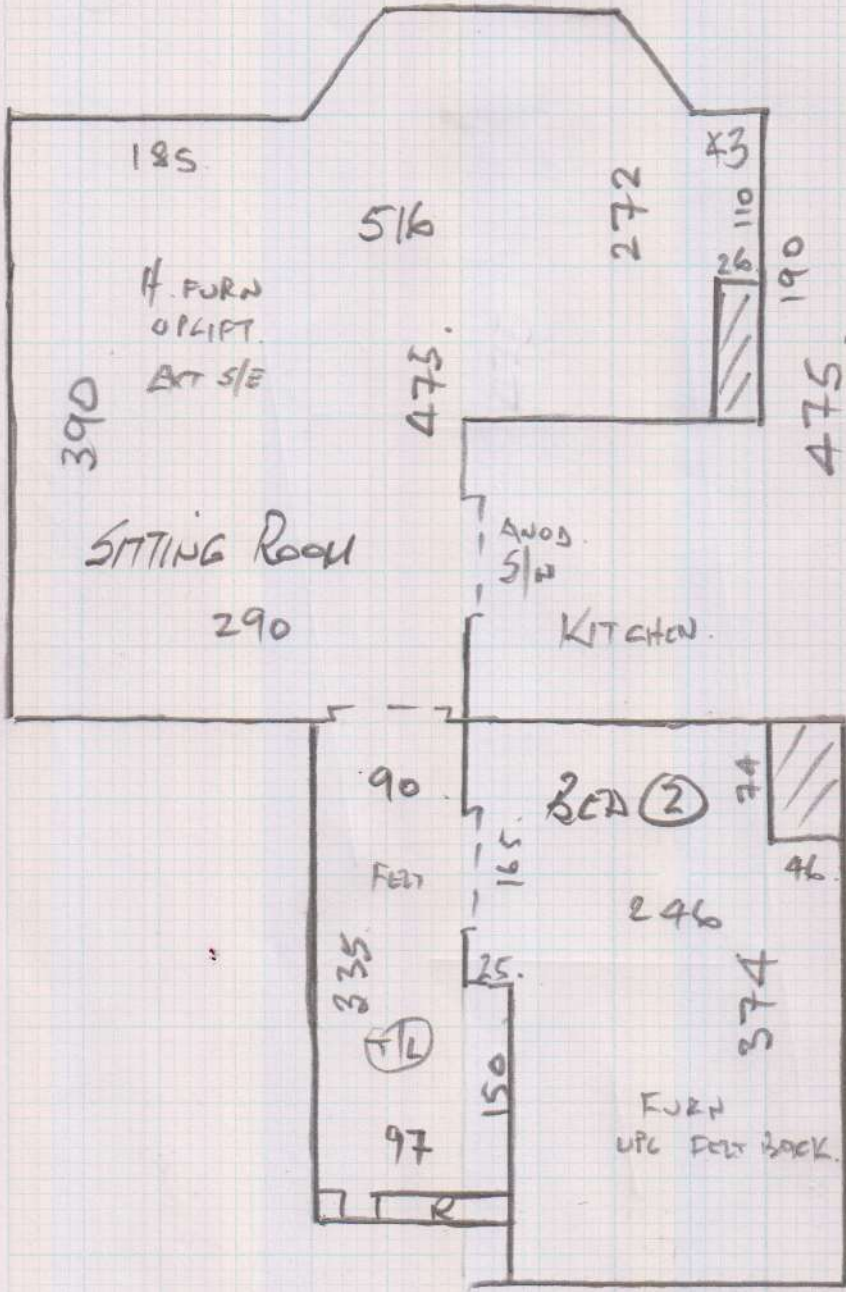

Sm

R17188

Job No: H J. PROPERTY MAN.
 Name: MID FLAT
 Address: 28 TANKERVILLE RD
 STREATHAM COMMON
 SW16 5LL

Reynolds Trident Weather
 Twist, Porsridge

4.90 x 5
 4.10 x 5
 3.85 x 5

1.023

MIDDLE FLAT.

R17188pet

H/I Property Man.
MID FLAT
28 Tankerville Road

Tel: SW16 5LL

Sheet: of:

- 4 @ 45 x 80
- 1 @ 190 x 95 FEET.
- 1 @ 50 x 90.

2083

Job: H/S Property Man
MID FLAT
28 Tankerville Rd

Tel: SW16 5LL

Sheet: of

D/W FRONT DOOR

3 of 3