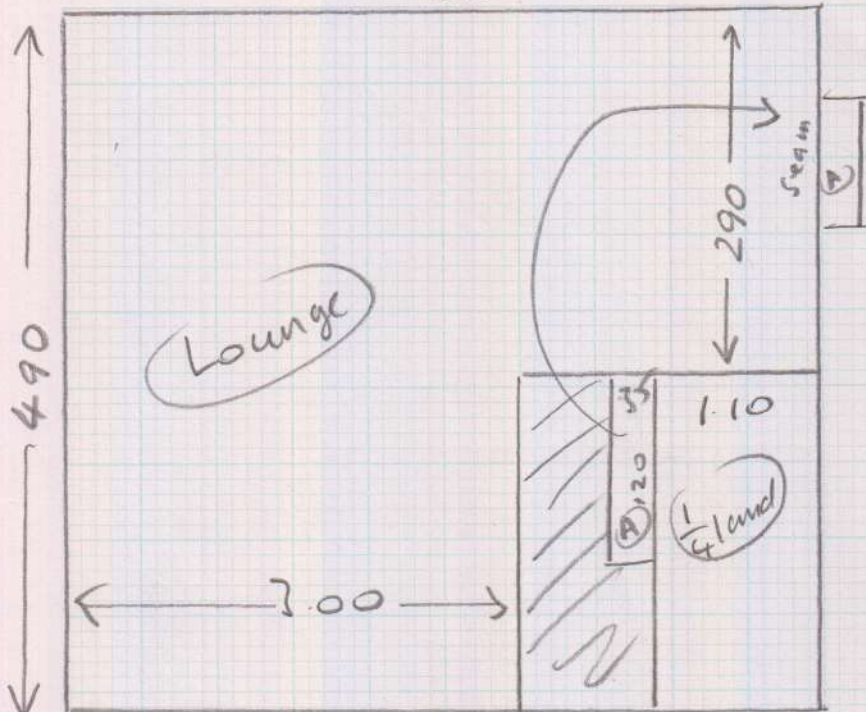

Sm

R17188

Job No: H J. PROPERTY MAN.
 Name: MID FLAT
 Address: 28 TANKERVILLE RD
 STREATHAM COMMON
 SW16 5LL

Reynolds Trident Weather
 Twist, Porsridge

4.90 x 5
 4.10 x 5
 3.85 x 5

1.023

MIDDLE FLAT.

R17188pet

H/I Property Man.
MID FLAT
28 Tankerville Road

Tel: SW16 5LL

Sheet: of:

- 4 @ 45 x 80
- 1 @ 190 x 95 FEET.
- 1 @ 50 x 90.

2083

Job: H/S Property Man
MID FLAT
28 Tankerville Rd

Tel: SW16 5LL

Sheet: of

D/W FRONT DOOR

3 of 3