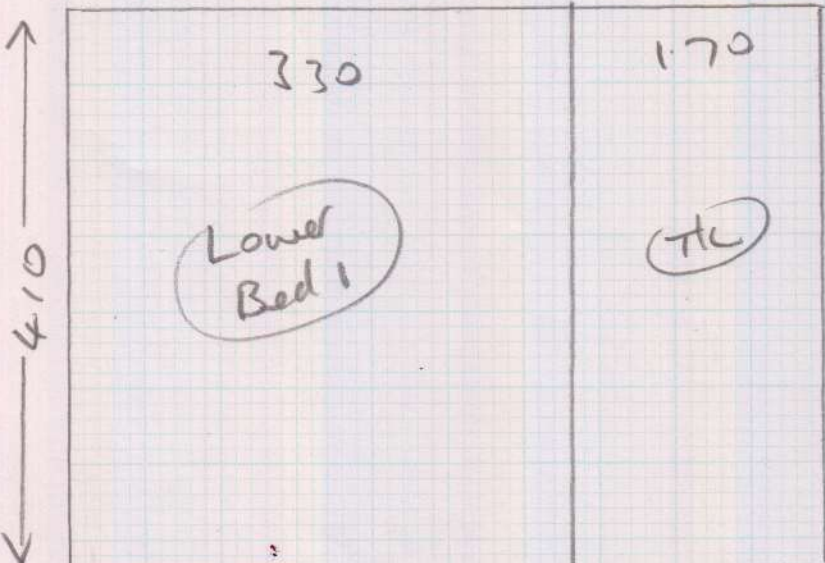

Sm

R17188

Job No: H J. PROPERTY MAN.
 Name: MID FLAT
 Address: 28 TANKERVILLE RD
 STREATHAM COMMON
 SW16 5LL

Reynolds Trident Weather
 Twist, Porsridge

4.90 x 5
 4.10 x 5
 3.85 x 5

1.023

MIDDLE FLAT.

R17188pet

H/I Property Man.
MID FLAT
28 Tankerville Road

Tel: SW16 5LL

Sheet: of:

- 4 @ 45 x 80
- 1 @ 190 x 95 FEET.
- 1 @ 50 x 90.

2083

Job: H/S Property Man
MID FLAT
28 Tankerville Rd

Tel: SW16 5LL

Sheet: of