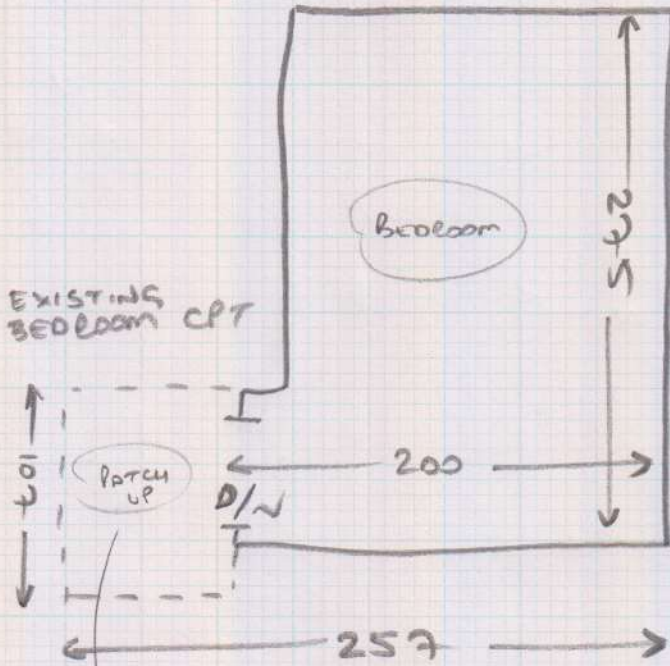

Job No:
 Name: CAMBRIA PROJECTS
 Address: 35 Ridgway Place

Tel:
 Sheet: of:

- WOOD Floor
- NO u/d
- NEEDS S/E
- NO m/f

THERE IS A PINK PIECE OF CPT PATCHED IN HERE.
 NEW CARPET IS TO BE JOINED AGAINST EXISTING BEDROOM CPT AS BEST AS POSSIBLE

PLAN ① 2.10 x 4m