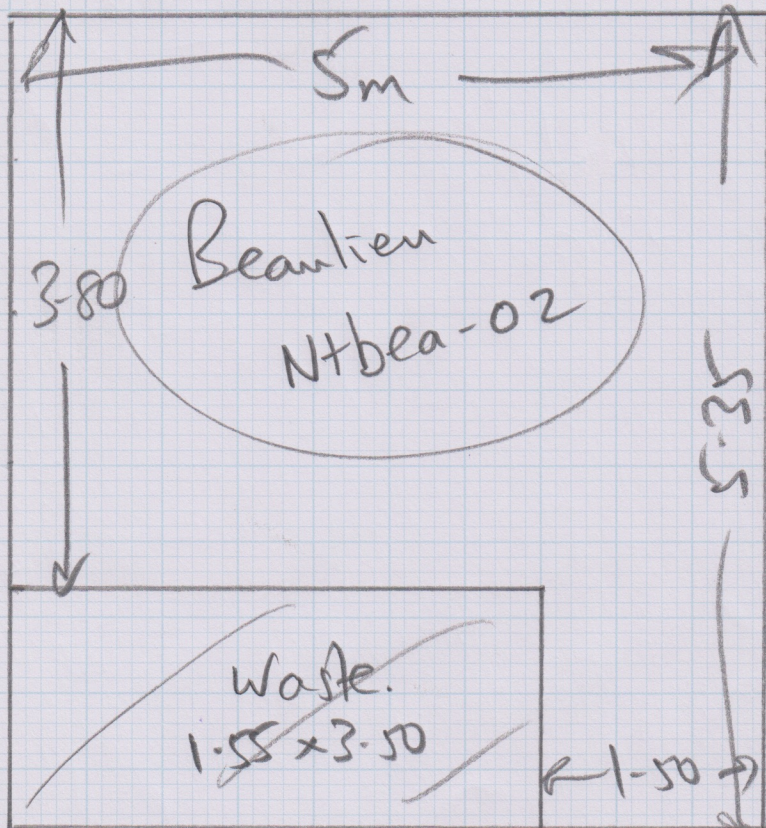

**mrcarpet**  
 DESIGNS FOR FLOORS  
 Job No: **R17191**  
 Name: **MRS CLARK**  
 Address: **196 Combe Lane**  
**London**  
**SW20 0QT.**  
 Tel:  
 Sheet: **1** of: **1**

Door Needs Cutting  
 Wood floor  
 turn x 2.  
 No u/d.

Beantien NTBEA-02  
 5.35 x 5m