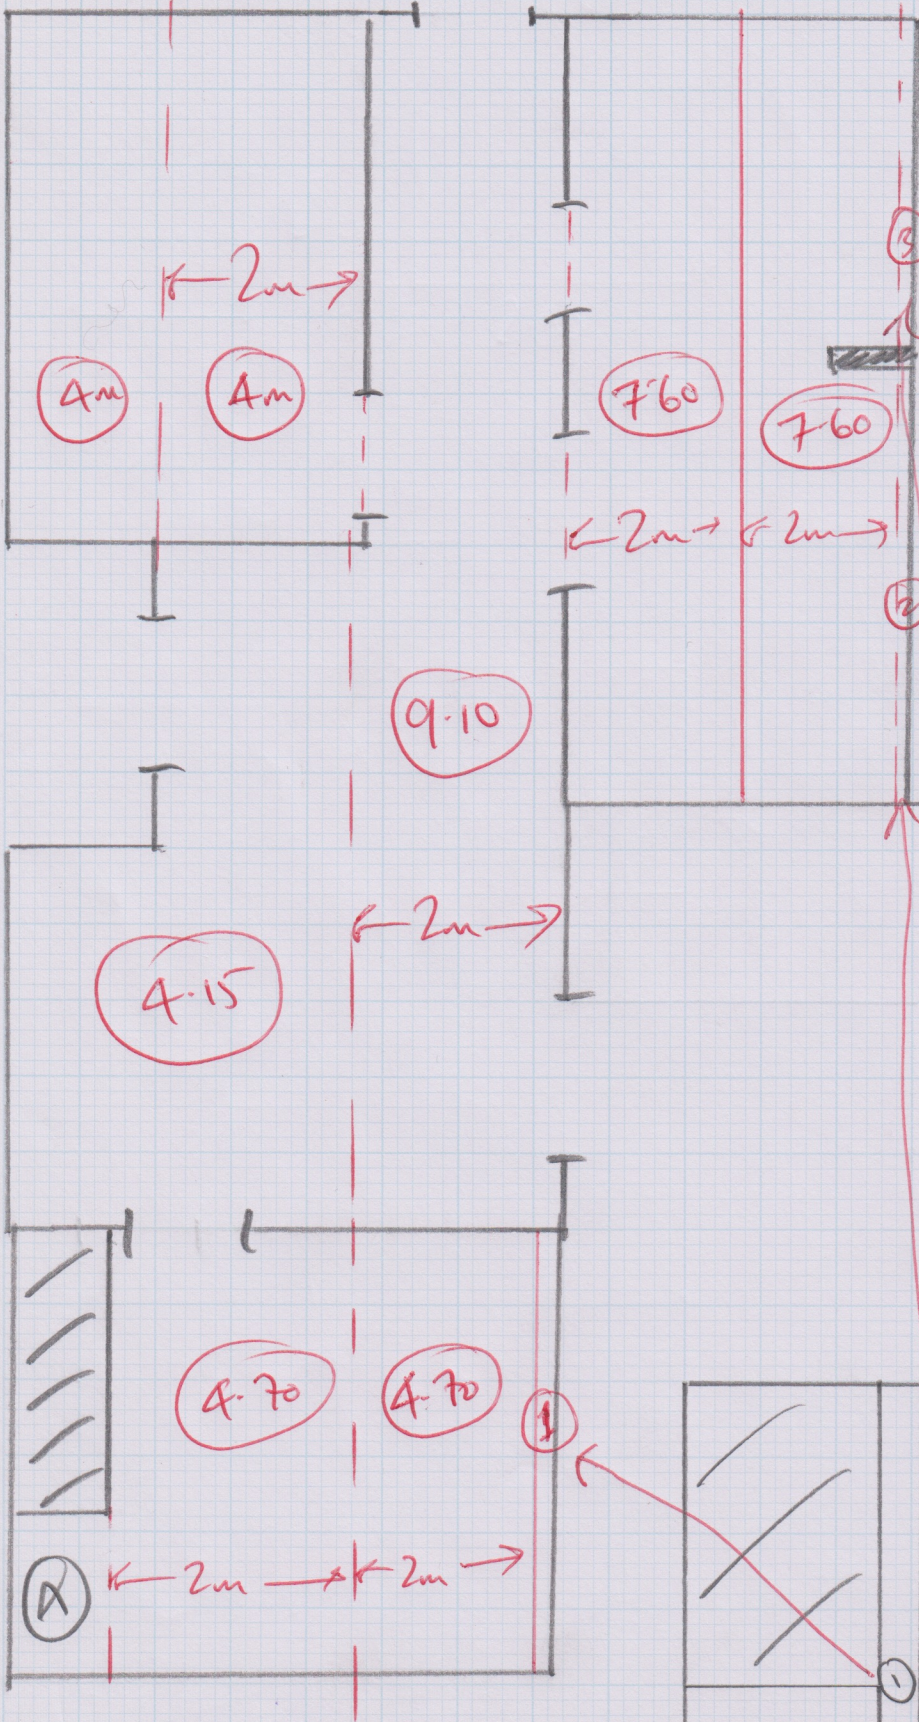

Rixab
 Christopher Wren.
 Plot 7 The Old Creamery
 Lovel Road.
 Winkfield.
 SL4 2ES

Poss seam
 in bunge
 either side of
 fireplace.
 Waste fan Conservatory.

Sudbury
 633/34.
 3-20 x 4m
 3-80 x 4m
 Sudbury
 633/22
 3-30 x 4m
 8-65 x 4m

Sudbury 633/34.
 Silver.
 3-80 x 4m

See Note re Access

Job No: R17204.
 Name: Sign Seen.
 Address: 28 Menas business Centre
 Menaw Lane
 Guildford.
 Tel: of: G44 7WA
 Sheet: 1

Cuts

- 4.70 x 2m
- 4.70 x 2m
- 4m x 2m
- 4m x 2m
- 9.10 x 2m
- 4.15 x 2m
- 7.60 x 2m
- 7.60 x 2m
- Allers 4.50 x 2m

- 50.35 x 2m

Cut fillers on site