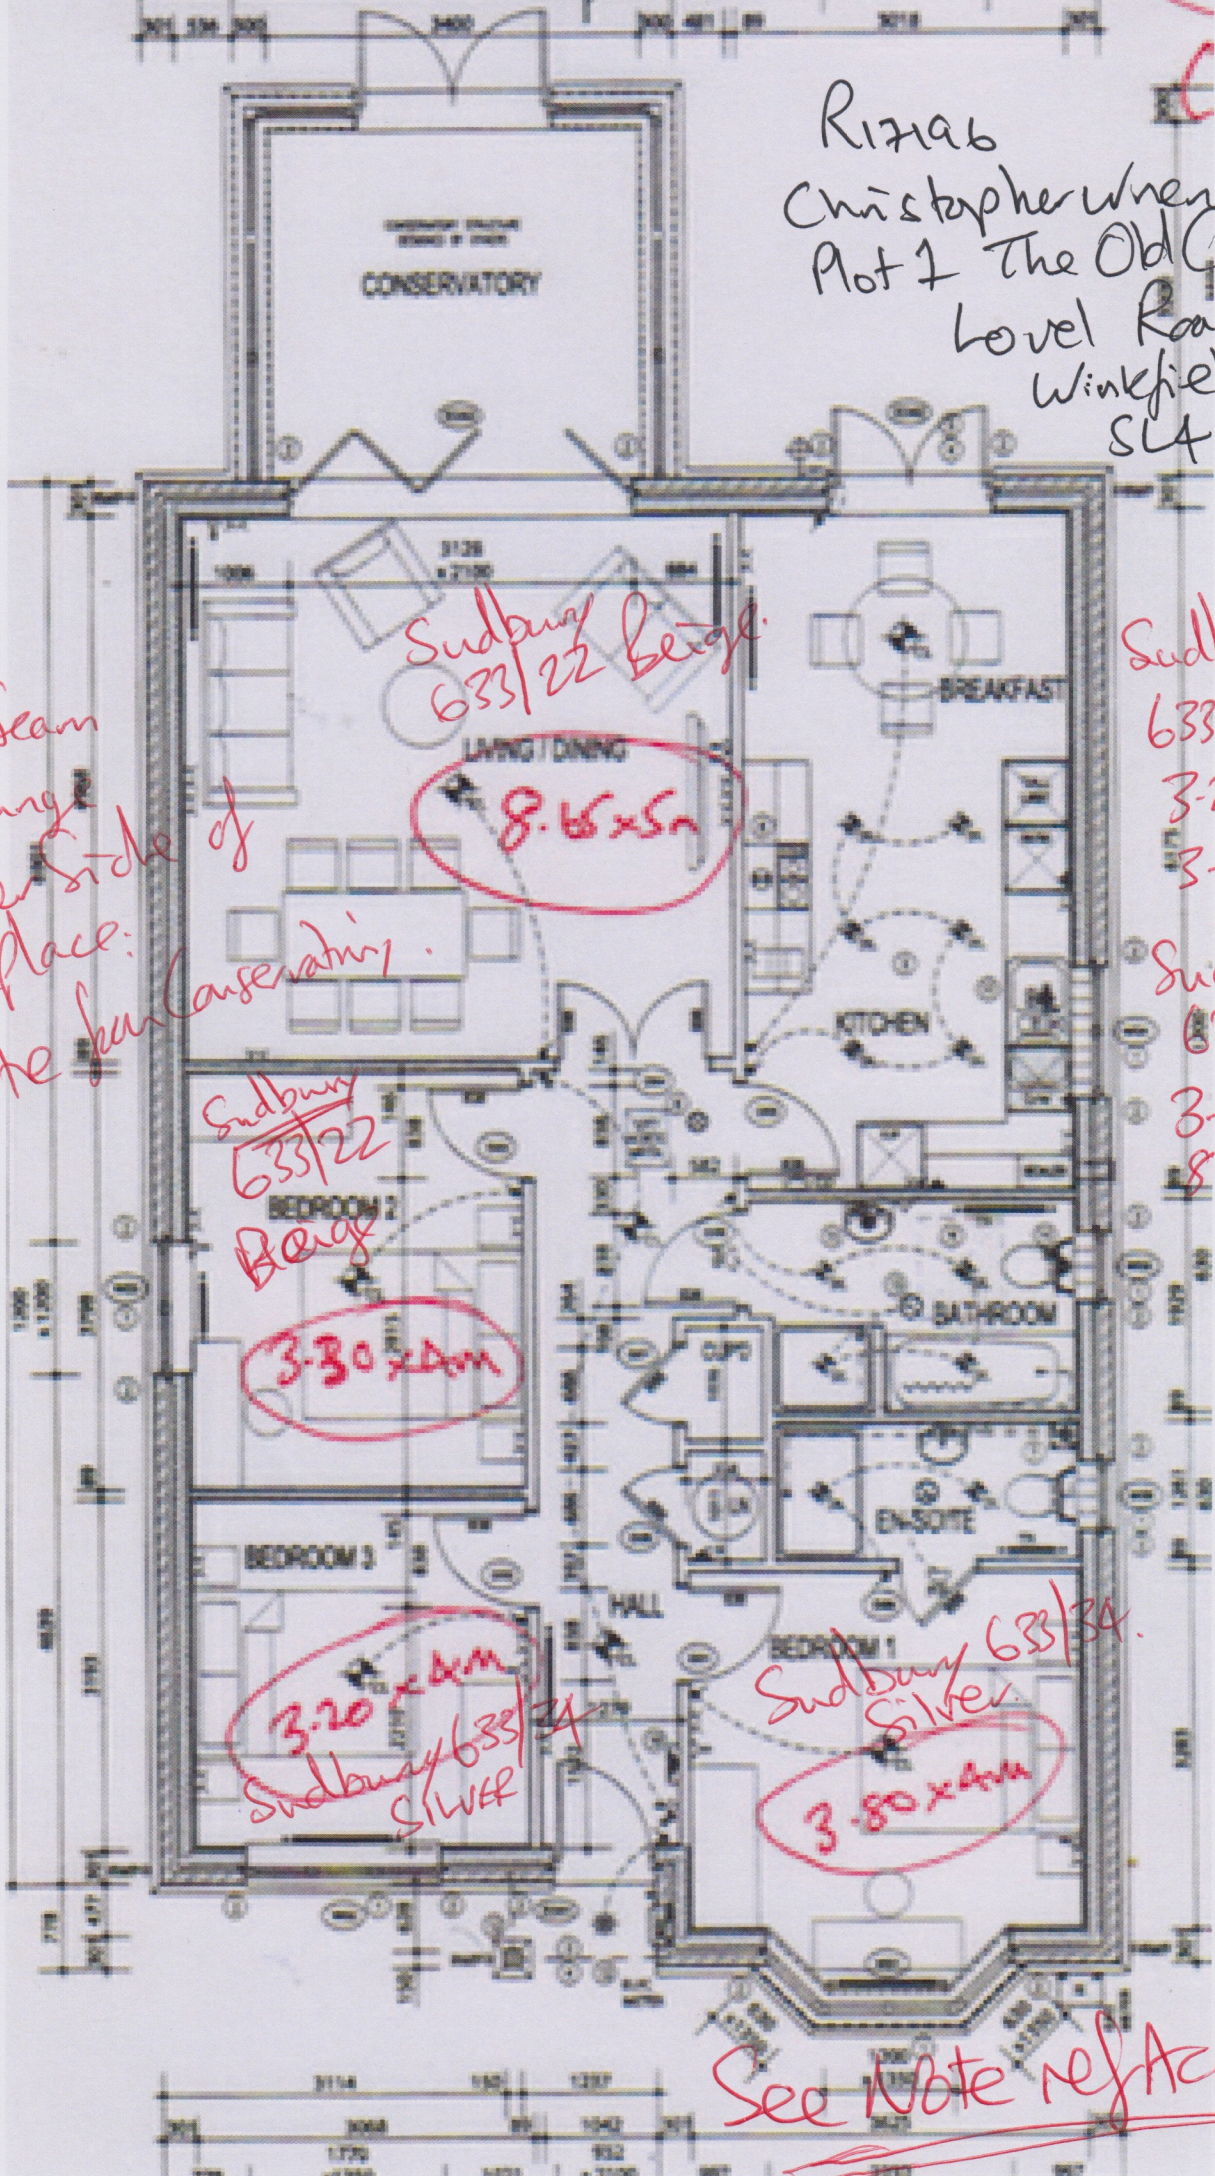

Rixab
 Christopher Wren.
 Plot 7 The Old Creamery
 Lovel Road.
 Winkfield.
 SL4 2ES

Poss seam
 in bunge
 either side of
 fireplace.
 Waste fan Conservatory.

Sudbury
 633/34.
 3-20 x 4m
 3-80 x 4m
 Sudbury
 633/22
 3-30 x 4m
 8-65 x 4m

Sudbury 633/34.
 Silver.
 3-80 x 4m

See Note re Access

Job No: R17204.
 Name: Sign Seen.
 Address: 28 Menas business Centre
 Menaw Lane
 Guildford.
 Tel: of: G44 7WA
 Sheet: 1

Cuts

- 4.70 x 2m
- 4.70 x 2m
- 4m x 2m
- 4m x 2m
- 9.10 x 2m
- 4.15 x 2m
- 7.60 x 2m
- 7.60 x 2m
- Allers 4.50 x 2m

- 50.35 x 2m

Cut fillers on site