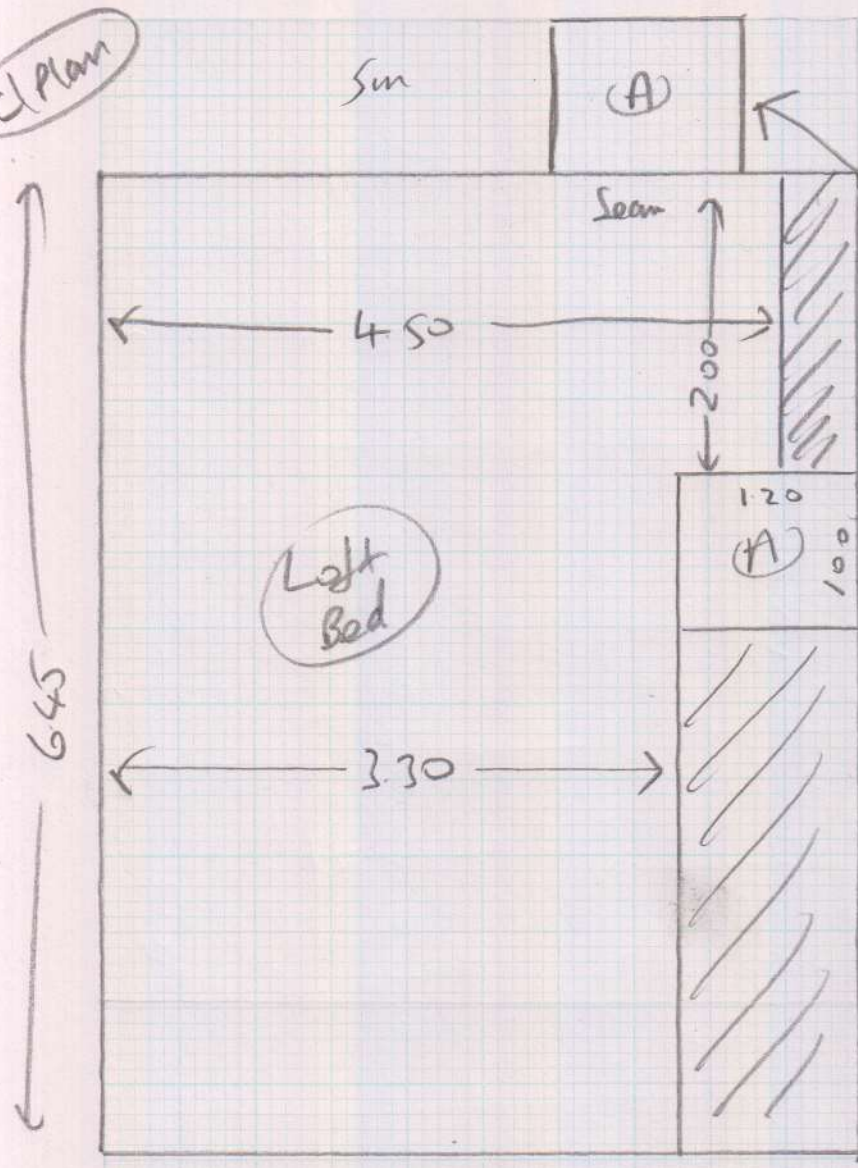

Cl Plan

R17203

MR LARRY STREETING
115 Glebe Gardens
New Malden
KT7 5RX

Sheep Lulworth LW34
645x5

- Existing alloy
- Existing sledge
- Existing D/Bar
- NO UPLIFT TO DO

LOFT BED

Suggest cut down at warehouse

Layout

Lay carpet only
Furniture to move
Small seam

COLLECT 190 CASH

Bully
Mon 14/3/16
1st cell
(after 8:30 am)

loft