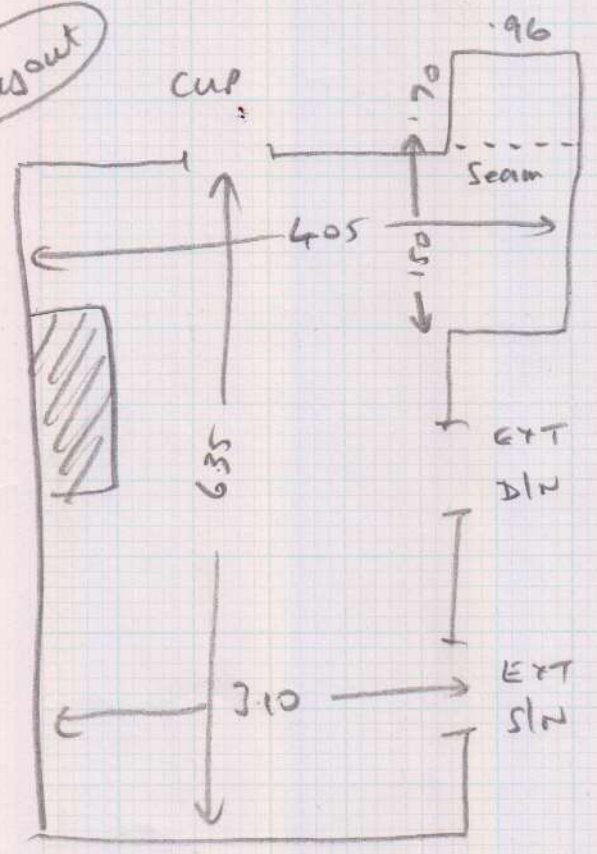

Cl Plan

R17203

MR LARRY STREETING
115 Glebe Gardens
New Malden
KT7 5RX

Sheep Lulworth LW34
645x5

- Existing alloy
- Existing sledge
- Existing D/Bar
- NO UPLIFT TO DO

LOFT BED

Suggest cut down at warehouse

Layout

Lay carpet only
Furniture to move
Small seam

COLLECT 190 CASH

Bully
Mon 14/3/16
1st cell
(after 8:30 am)

loft