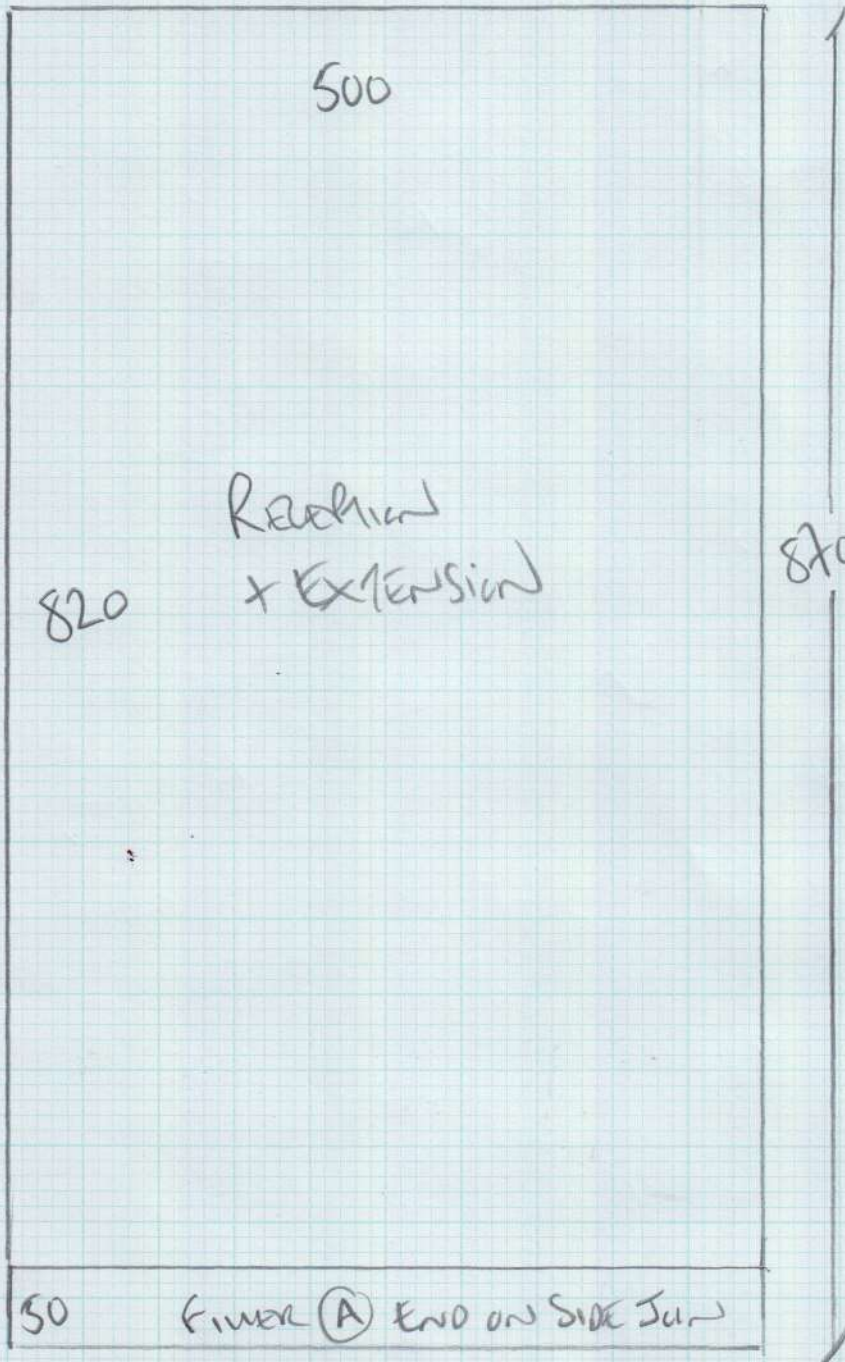

Job No: R 17211
Name: IDEV
Address: 53 PANMU. R (CAD)
SW20 0P2
Tel:
Sheet: 1 of 2

Bonne nuit deuxe
Coral Bou D14
Promenade
870 x 500

48.50m²

ANGED BARS
NO ULTRA
CONCRETE FLOORS

Job No: R17211
Name: DEV
Address: 53 PANMUIR ROAD
SW20 0PZ
Tel:
Sheet: 2 of 2

BACK DOOR