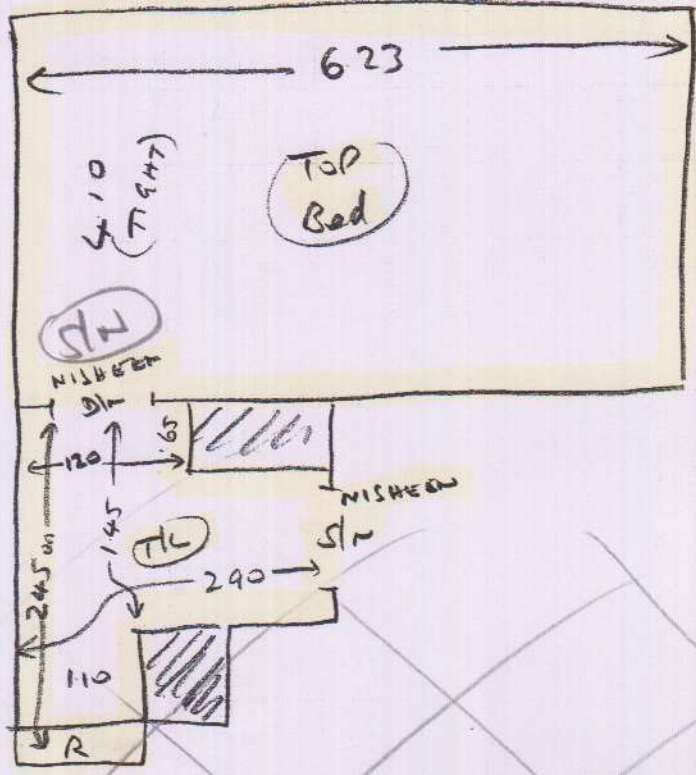

R17221

MS L. ROCHER
7 PHYSIC PLACE
LONDON
SW3 4HQ

Havana HAV.03

6.35 x 5

4.55 x 5

ONLY FITTING
TOP LOADING +
THE 2 BEDS, BUT
CUT ALL AS SHOWN

+ DELIVER ALL THE
THAT STAIR CARPETS
TO SITE FOR CUSTOMER'S
FUTURE USE

PLEASE WRAP THEM
IN POLYTHENE

1 or 2

Layout

R17221

MS L. ROCHER
7 PHYSIC PLACE

LONDON
SW3 4HQ

Fit 2 Beds only
+ T/LANDINGS

- Riser 0.20 x 0.90
- W1 0.84 or x 1.30
- W2 1.15 or x 0.90
- (4) 0.45 x 0.90
- W3 0.70 x 0.80
- W4 0.85 x 1.30
- W5 0.80 x 0.87
- (4) 0.45 x 0.87

FIT INTO CUP BOARD
1 PIECE

See Kane
on site
(builder)

2 of 2