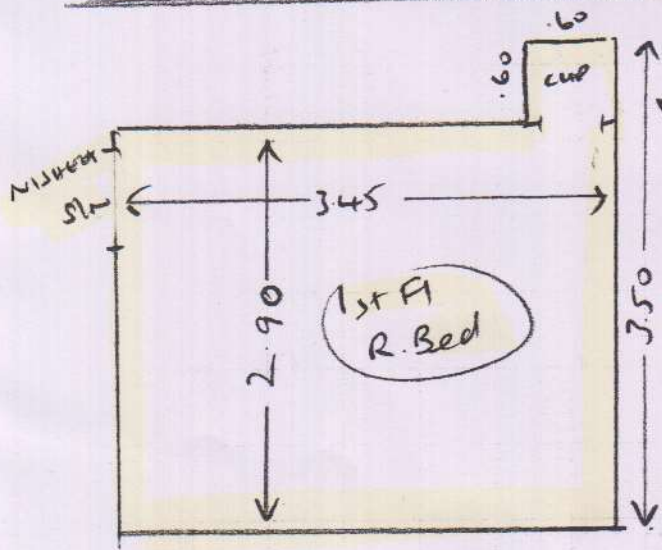

R17221

MS L. ROCHER
7 PHYSIC PLACE
LONDON
SW3 4HQ

Havana HAV.03

6.35 x 5

4.55 x 5

ONLY FITTING
TOP LOADING +
THE 2 BEDS, BUT
CUT ALL AS SHOWN

+ DELIVER ALL THE
THAT STAIR CARPETS
TO SITE FOR CUSTOMER'S
FUTURE USE

PLEASE WRAP THEM
IN POLYTHENE

1 or 2

Layout

R17221

MS L. ROCHER
7 PHYSIC PLACE

LONDON
SW3 4HQ

Fit 2 Beds only
+ T/LANDINGS

- Riser 0.20 x 0.90
- W1 0.84 or x 1.30
- W2 1.15 or x 0.90
- (4) 0.45 x 0.90
- W3 0.70 x 0.80
- W4 0.85 x 1.30
- W5 0.80 x 0.87
- (4) 0.45 x 0.87

FIT INTO CUP BOARD
1 PIECE

See Kane
on site
(builder)

2 of 2