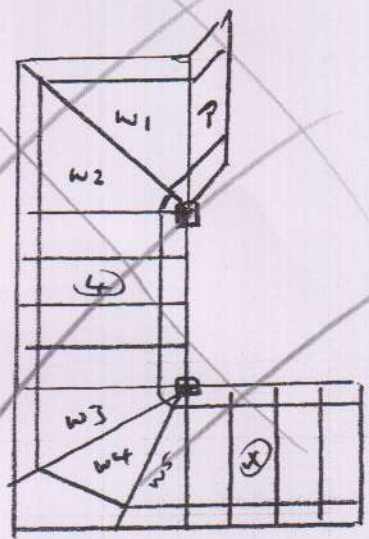

R17221

MS L. ROCHER
7 PHYSIC PLACE
LONDON
SW3 4HQ

Havana HAV.03

6.35 x 5

4.55 x 5

ONLY FITTING
TOP LOADING +
THE 2 BEDS, BUT
CUT ALL AS SHOWN

+ DELIVER ALL THE
THAT STAIR CARPETS
TO SITE FOR CUSTOMER'S
FUTURE USE

PLEASE WRAP THEM
IN POLYTHENE

1 or 2

Layout

R17221

MS L. ROCHER
7 PHYSIC PLACE

LONDON
SW3 4HQ

Fit 2 Beds only
+ T/LANDINGS

- Riser 0.20 x 0.90
- W1 0.84 or x 1.30
- W2 1.15 or x 0.90
- (4) 0.45 x 0.90
- W3 0.70 x 0.80
- W4 0.85 x 1.30
- W5 0.80 x 0.87
- (4) 0.45 x 0.87

FIT INTO CUP BOARD
1 PIECE

See Kane
on site
(builder)

2 of 2