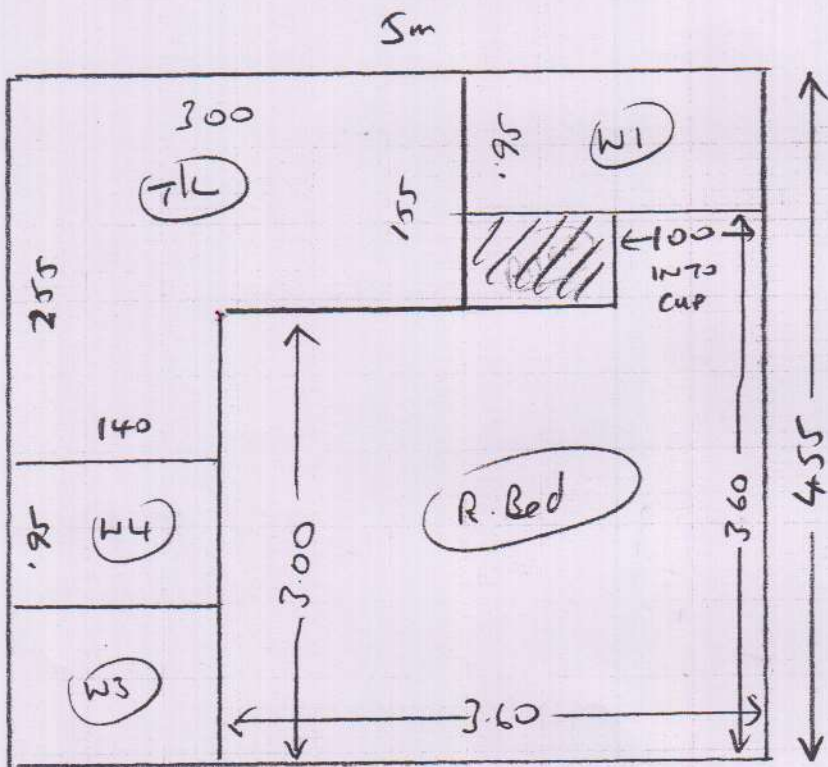

R17221

MS L. ROCHER
7 PHYSIC PLACE
LONDON
SW3 4HQ

Havana HAV.03

6.35 x 5

4.55 x 5

ONLY FITTING
TOP LOADING +
THE 2 BEDS, BUT
CUT ALL AS SHOWN

+ DELIVER ALL THE
THAT STAIR CARPETS
TO SITE FOR CUSTOMER'S
FUTURE USE

PLEASE WRAP THEM
IN POLYTHENE

1 or 2

Layout

R17221

MS L. ROCHER
7 PHYSIC PLACE

LONDON
SW3 4HQ

Fit 2 Beds only
+ T/LANDINGS

- Riser 0.20 x 0.90
- W1 0.84 or x 1.30
- W2 1.15 or x 0.90
- (4) 0.45 x 0.90
- W3 0.70 x 0.80
- W4 0.85 x 1.30
- W5 0.80 x 0.87
- (4) 0.45 x 0.87

FIT INTO CUP BOARD
1 PIECE

See Kane
on site
(builder)

2 of 2