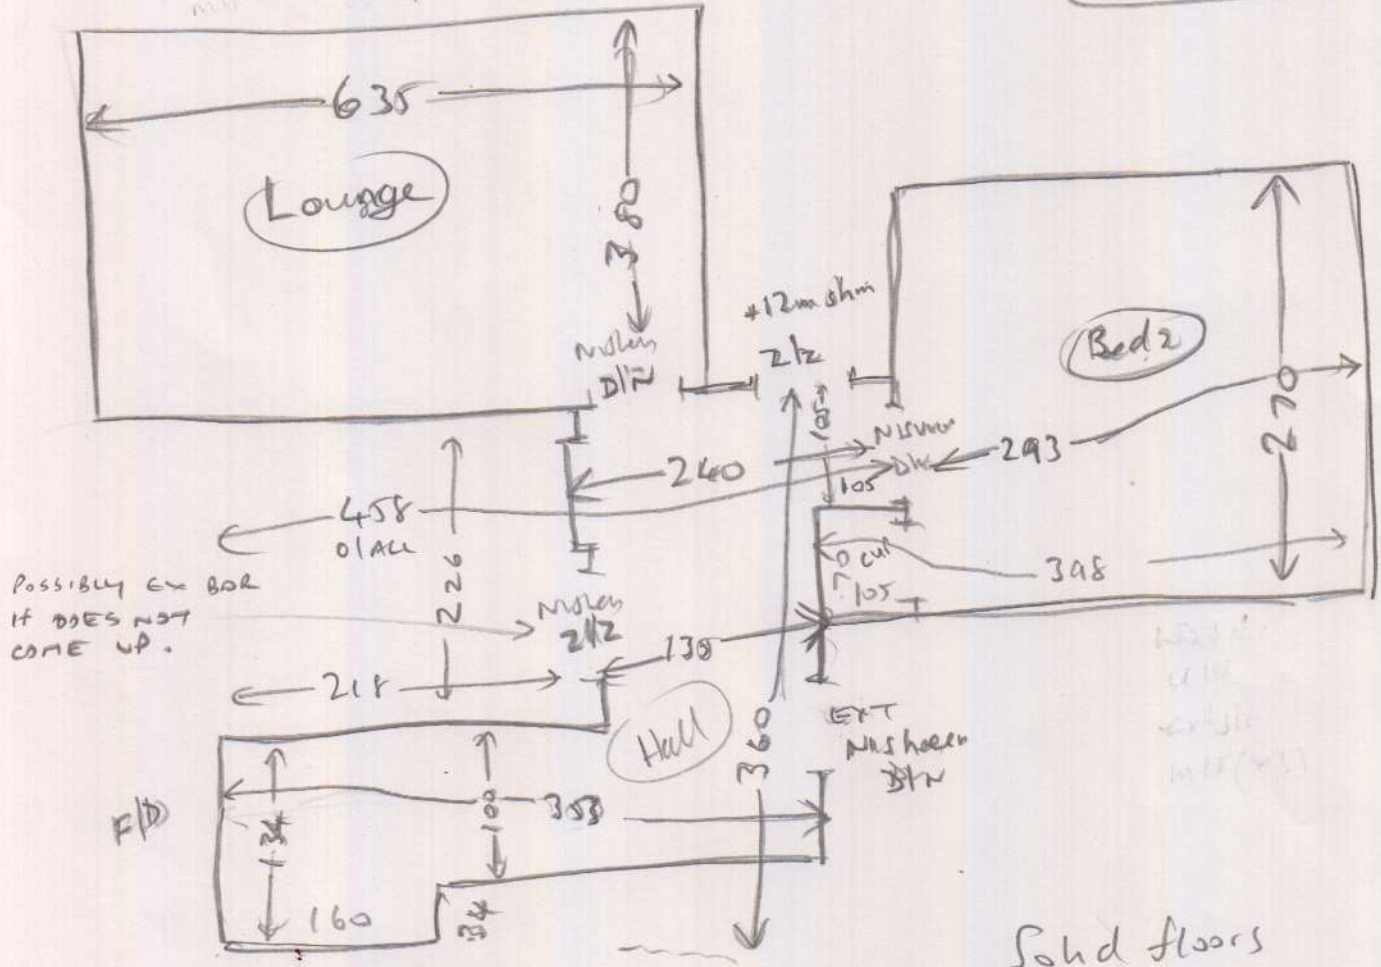

R 17236

MRS J. HAYWARD
 9 PRINCESS COURT
 10 THE DOWNS
 LONDON
 SW20 8HP

Order, 045511

Lounge 6.45 x 4m
 ← C1R0N 7.80 x 4m

Layout

R17236

MRS J HAYWARD
9 PRINCESS COURT
10 THE DOWNS
LONDON
SW20 8HP

Solid floors
Existing sledge

Ensure pole in lounge
+ bed are same way as
the hall

2 or 2