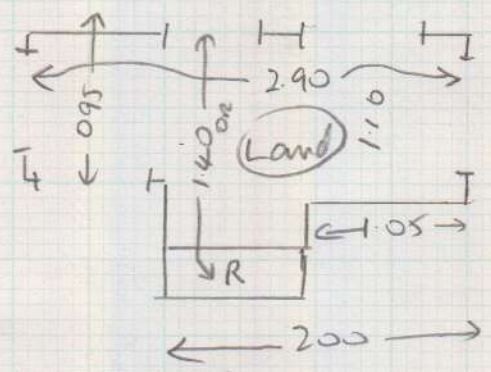

clm

4m

mrcarpets
R17241

JO LARRY STREETING

Name:

Address:

Tel:

Sheet: of:

3.20 x 4m

Layout

② 0.43ac x 0.81

1/4 land 1.05ac x 0.83

⑨ 0.43ac x 0.81

B/N 0.44 x 1.05

B/N 0.75 x 1.50