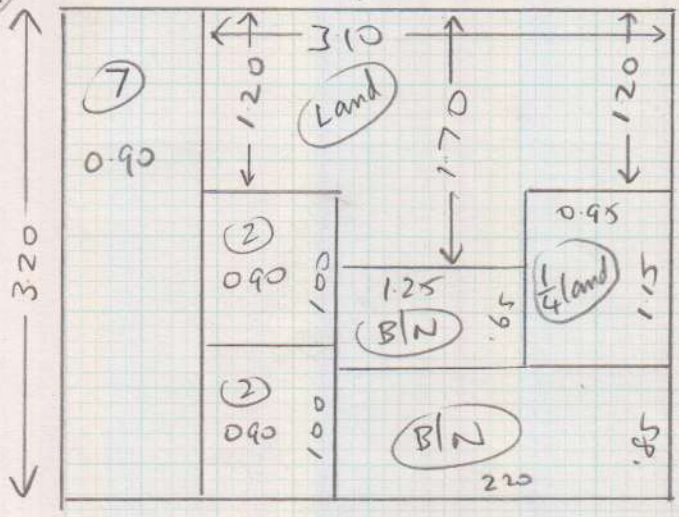

clm

4m

mrcarpets
R17241

JO LARRY STREETING

Name:

Address:

Tel:

Sheet: of:

3.20 x 4m

Layout

② 0.43ac x 0.81

1/4 land 1.05ac x 0.83

⑨ 0.43ac x 0.81

B/N 0.44 x 1.05

B/N 0.75 x 1.50