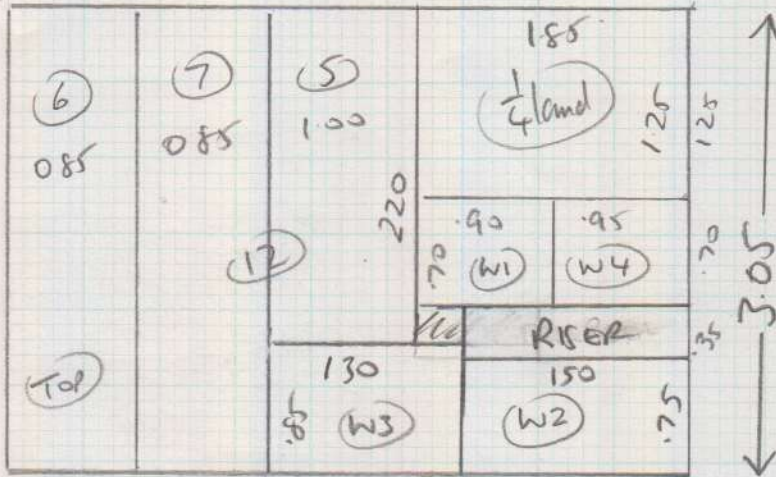

Clairs

4.57

R17245
 James M. Hetherington
 200 Elm Road
 Kingston
 KT2 6JA
 Color Loop 2006/51
 3.05 x 4.57

Layout

- Riser 0.22 x 0.72
- W1 0.60 x 0.80
- W2 0.62 x 1.08
- W3 0.75 x 1.09
- W4 0.60 x 0.72
- (6) 0.48 x 0.72

NOTE Pattern match is 22cm across carpet.

on bottom stairs

cut 7 stairs 1st then 5 stairs to line up pattern.

then 1/4 land to match the 12 stairs

on top stairs

6 stairs + W4 to match

Top

Bottom